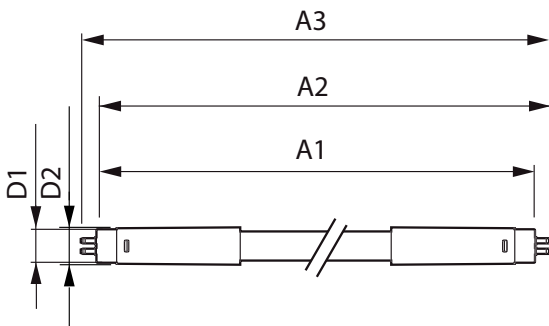

Product data

General Information	
Cap base	G5 [G5]
EU RoHS compliant	Yes
Nominal lifetime (nom.)	50000 h
Switching cycle	200,000X
Technical type	20-35W
Light Technical	
Colour Code	865 [CCT of 6,500 K]
Technical Beam Angle (Nom)	200 °
Lamp Luminous Flux 25°C EL (Nom)	3000 lm
Colour Designation	Cool Daylight
Colour Temperature, horizontal (Nom)	6500 K
Lamp Luminous Efficacy EM (Nom)	150.00 lm/W
Colour consistency	<6
Colour Rendering Index, horiz (Nom)	80
LLMF at end of nominal lifetime (nom.)	70 %
Operating and Electrical	
Input frequency	50 to 60 Hz

LEDtube Mains T5

Bulb material	Glass
Product length	1500 mm
Approval and Application	
Energy efficiency label (EEL)	A++
Energy-saving product	Yes
Approval marks	RoHS compliance CE marking KEMA Keur certificate
Energy consumption kWh/1,000 hours	20 kWh

Product Data

Full product code	871869978359400
-------------------	-----------------

Order product name	MAS LEDtube 1500mm HE 20W 865 T5
EAN/UPC – product	8718699783594
Order code	929002421408
SAP numerator – quantity per pack	1
Numerator – packs per outer box	10
Material no. (12 NC)	929002421408
SAP net weight (piece)	0.176 kg

Dimensional drawing

Master LEDtube 1500mm 20W865 G5 EU

Product	D1	D2	A1	A2	A3
MAS LEDtube 1500mm HE 20W 865 T5	15.8 mm	19 mm	1449 mm	1454.9 mm	1463.2 mm

Photometric data

LEDtube MAS 8W G5 1000lm

LEDtube MAS 20W G5 3000lm 865