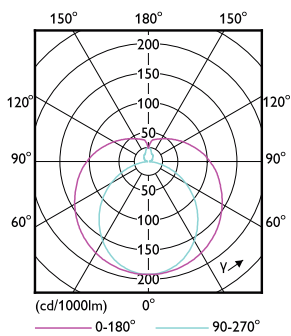

Product data

General Information	
Cap base	G5 [G5]
EU RoHS compliant	Yes
Nominal lifetime (nom.)	50000 h
Switching cycle	200,000X
Technical type	20-35W
Light Technical	
Colour Code	865 [CCT of 6,500 K]
Technical Beam Angle (Nom)	200 °
Lamp Luminous Flux 25°C EL (Nom)	3000 lm
Colour Designation	Cool Daylight
Colour Temperature, horizontal (Nom)	6500 K
Lamp Luminous Efficacy EM (Nom)	150.00 lm/W
Colour consistency	<6
Colour Rendering Index, horiz (Nom)	80
LLMF at end of nominal lifetime (nom.)	70 %
Operating and Electrical	
Input frequency	50 to 60 Hz

LEDtube Mains T5

Bulb material	Glass
Product length	1500 mm
Approval and Application	
Energy efficiency label (EEL)	A++
Energy-saving product	Yes
Approval marks	RoHS compliance CE marking KEMA Keur certificate
Energy consumption kWh/1,000 hours	20 kWh

Dimensional drawing

Master LEDtube 1500mm 20W865 G5 EU

Product	D1	D2	A1	A2	A3
MAS LEDtube 1500mm HE 20W 865 T5	15.8 mm	19 mm	1449 mm	1454.9 mm	1463.2 mm

Photometric data

LEDtube MAS 8W G5 1000lm

LEDtube MAS 20W G5 3000lm 865