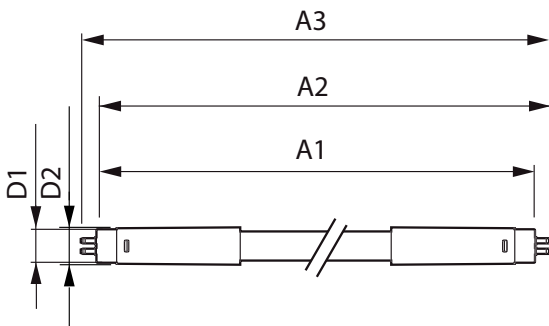

Product data

General Information	
Cap base	G5 [G5]
EU RoHS compliant	Yes
Nominal lifetime (nom.)	50000 h
Switching cycle	200,000X
Technical type	20-35W
Light Technical	
Colour Code	830 [CCT of 3,000 K]
Technical Beam Angle (Nom)	200 °
Lamp Luminous Flux 25°C EL (Nom)	2800 lm
Colour Designation	White (WH)
Colour Temperature, horizontal (Nom)	3000 K
Lamp Luminous Efficacy EM (Nom)	140.00 lm/W
Colour consistency	<6
Colour Rendering Index,horiz (Nom)	80
LLMF at end of nominal lifetime (nom.)	70 %
Operating and Electrical	
Input frequency	50 to 60 Hz

LEDtube Mains T5

Bulb material	Glass
Product length	1500 mm
Approval and Application	
Energy efficiency label (EEL)	A++
Energy-saving product	Yes
Approval marks	RoHS compliance CE marking KEMA Keur certificate
Energy consumption kWh/1,000 hours	20 kWh

Product Data

Full product code	871869978355600
-------------------	-----------------

Order product name	MAS LEDtube 1500mm HE 20W 830 T5
EAN/UPC – product	8718699783556
Order code	929002421208
SAP numerator – quantity per pack	1
Numerator – packs per outer box	10
Material no. (12 NC)	929002421208
SAP net weight (piece)	0.176 kg

Dimensional drawing

Master LEDtube 1500mm 20W830 G5 EU

Product	D1	D2	A1	A2	A3
MAS LEDtube 1500mm HE 20W 830 T5	15.8 mm	19 mm	1449 mm	1454.9 mm	1463.2 mm

Photometric data

LEDtube MAS 8W G5 1000lm

LEDtube MAS 20W G5 2800lm 830