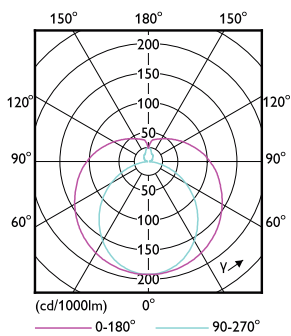

Product data

General Information	
Cap base	G5 [G5]
EU RoHS compliant	Yes
Nominal lifetime (nom.)	50000 h
Switching cycle	200,000X
Technical type	20-35W
Light Technical	
Colour Code	830 [CCT of 3,000 K]
Technical Beam Angle (Nom)	200 °
Lamp Luminous Flux 25°C EL (Nom)	2800 lm
Colour Designation	White (WH)
Colour Temperature, horizontal (Nom)	3000 K
Lamp Luminous Efficacy EM (Nom)	140.00 lm/W
Colour consistency	<6
Colour Rendering Index,horiz (Nom)	80
LLMF at end of nominal lifetime (nom.)	70 %
Operating and Electrical	
Input frequency	50 to 60 Hz

LEDtube Mains T5

Bulb material	Glass
Product length	1500 mm
Approval and Application	
Energy efficiency label (EEL)	A++
Energy-saving product	Yes
Approval marks	RoHS compliance CE marking KEMA Keur certificate
Energy consumption kWh/1,000 hours	20 kWh

Dimensional drawing

Master LEDtube 1500mm 20W830 G5 EU

Product	D1	D2	A1	A2	A3
MAS LEDtube 1500mm HE 20W 830 T5	15.8 mm	19 mm	1449 mm	1454.9 mm	1463.2 mm

Photometric data

LEDtube MAS 8W G5 1000lm

LEDtube MAS 20W G5 2800lm 830