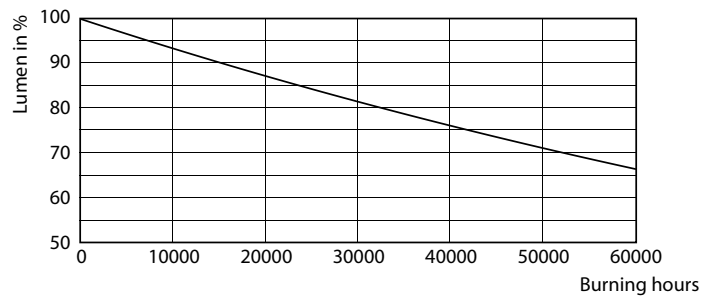

Product data

General Information	
Cap base	G5 [G5]
EU RoHS compliant	Yes
Nominal lifetime (nom.)	50000 h
Switching cycle	200,000X
Technical type	16.5-28W
Light Technical	
Colour Code	830 [CCT of 3,000 K]
Technical Beam Angle (Nom)	200 °
Lamp Luminous Flux 25°C EL (Nom)	2300 lm
Colour Designation	White (WH)
Colour Temperature, horizontal (Nom)	3000 K
Lamp Luminous Efficacy EM (Nom)	139.00 lm/W
Colour consistency	<6
Colour Rendering Index,horiz (Nom)	80
LLMF at end of nominal lifetime (nom.)	70 %
Operating and Electrical	
Input frequency	50 to 60 Hz

LEDtube MAS 8W G5 1000lm

LEDtube Mains T5

Photometric data

LEDtube MAS 16,5W G5 2300lm 830

Lifetime

LEDtube 50K-LED

LEDtube 50K FailureRate-LED

LEDtube 16,5W 50K LumenVsTc