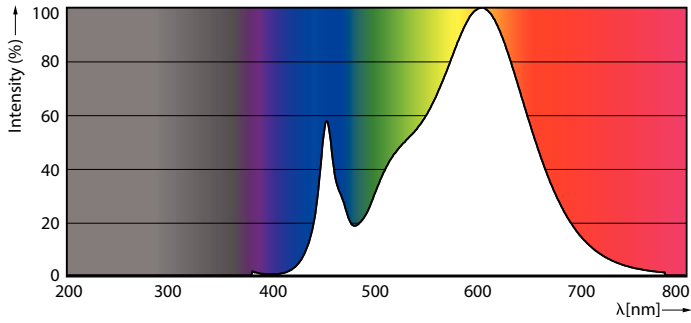

LEDtube Mains T5

Photometric data

LEDtube MAS 16,5W G5 2300lm 830