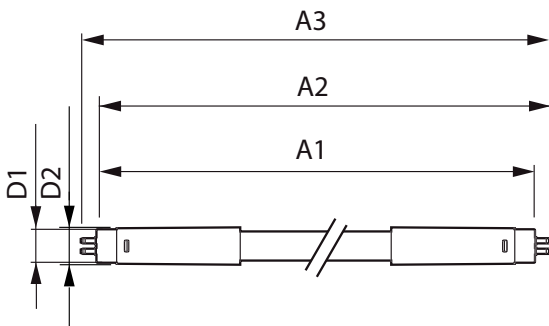

Product data

General Information	
Cap base	G5 [G5]
EU RoHS compliant	Yes
Nominal lifetime (nom.)	50000 h
Switching cycle	200,000X
Technical type	16.5-28W
Light Technical	
Colour Code	830 [CCT of 3,000 K]
Technical Beam Angle (Nom)	200 °
Lamp Luminous Flux 25°C EL (Nom)	2300 lm
Colour Designation	White (WH)
Colour Temperature, horizontal (Nom)	3000 K
Lamp Luminous Efficacy EM (Nom)	139.00 lm/W
Colour consistency	<6
Colour Rendering Index,horiz (Nom)	80
LLMF at end of nominal lifetime (nom.)	70 %
Operating and Electrical	
Input frequency	50 to 60 Hz

LEDtube Mains T5

Bulb material	Glass
Product length	1200 mm
Approval and Application	
Energy efficiency label (EEL)	A++
Energy-saving product	Yes
Approval marks	RoHS compliance CE marking KEMA Keur certificate
Energy consumption kWh/1,000 hours	17 kWh

Product Data

Full product code	871869978349500
-------------------	-----------------

Order product name	MAS LEDtube 1200mm HE 16.5W 830 T5
EAN/UPC – product	8718699783495
Order code	929002420908
SAP numerator – quantity per pack	1
Numerator – packs per outer box	10
Material no. (12 NC)	929002420908
SAP net weight (piece)	0.215 kg

Dimensional drawing

Master LEDtube 1200mm 16.5W830 G5 WV

Product	D1	D2	A1	A2	A3
MAS LEDtube 1200mm HE 16.5W 830 T5	15.8 mm	19 mm	1149 mm	1156.1 mm	1163.2 mm

Photometric data

LEDtube MAS 16,5W G5 2300lm 830