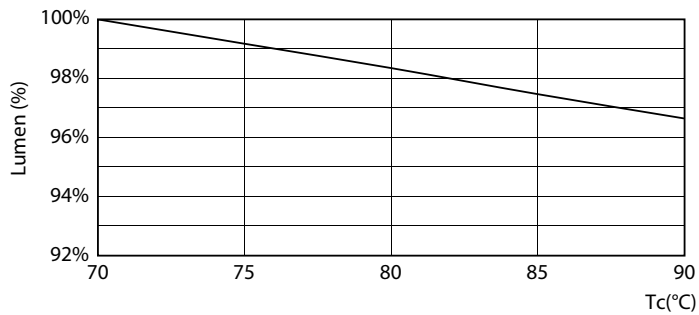

Product data

General Information	
Cap base	G5 [G5]
EU RoHS compliant	Yes
Nominal lifetime (nom.)	50000 h
Switching cycle	200,000X
Technical type	16.5-28W
Light Technical	
Colour Code	830 [CCT of 3,000 K]
Technical Beam Angle (Nom)	200 °
Lamp Luminous Flux 25°C EL (Nom)	2300 lm
Colour Designation	White (WH)
Colour Temperature, horizontal (Nom)	3000 K
Lamp Luminous Efficacy EM (Nom)	139.00 lm/W
Colour consistency	<6
Colour Rendering Index,horiz (Nom)	80
LLMF at end of nominal lifetime (nom.)	70 %
Operating and Electrical	
Input frequency	50 to 60 Hz

LEDtube MAS 8W G5 1000lm

LEDtube Mains T5

Photometric data

LEDtube MAS 16,5W G5 2300lm 830

Lifetime

LEDtube 50K-LED

LEDtube 50K FailureRate-LED

LEDtube 16,5W 50K LumenVsTc