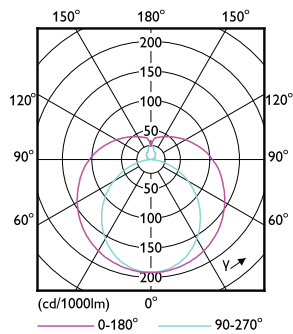

Product data

General Information	
Cap base	G5 [G5]
EU RoHS compliant	Yes
Nominal lifetime (nom.)	50000 h
Switching cycle	200,000X
Technical type	16.5-28W
Light Technical	
Colour Code	830 [CCT of 3,000 K]
Technical Beam Angle (Nom)	200 °
Lamp Luminous Flux 25°C EL (Nom)	2300 lm
Colour Designation	White (WH)
Colour Temperature, horizontal (Nom)	3000 K
Lamp Luminous Efficacy EM (Nom)	139.00 lm/W
Colour consistency	<6
Colour Rendering Index,horiz (Nom)	80
LLMF at end of nominal lifetime (nom.)	70 %
Operating and Electrical	
Input frequency	50 to 60 Hz

LEDtube Mains T5

Bulb material	Glass
Product length	1200 mm
Approval and Application	
Energy efficiency label (EEL)	A++
Energy-saving product	Yes
Approval marks	RoHS compliance CE marking KEMA Keur certificate
Energy consumption kWh/1,000 hours	17 kWh

Dimensional drawing

Master LEDtube 1200mm 16.5W830 G5 WV

Product	D1	D2	A1	A2	A3
MAS LEDtube 1200mm HE 16.5W 830 T5	15.8 mm	19 mm	1149 mm	1156.1 mm	1163.2 mm

Photometric data

LEDtube MAS 16,5W G5 2300lm 830