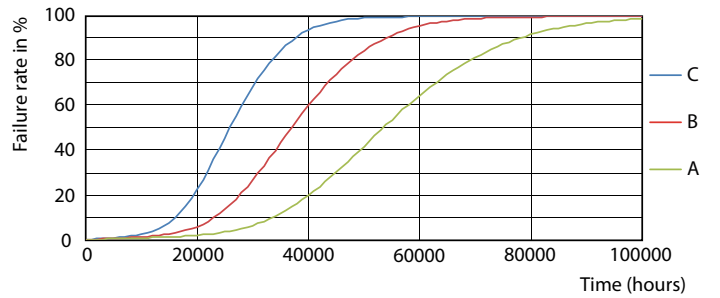

LEDtube MAS 8W G5 1000lm

LEDtube Mains T5

Photometric data

LEDtube MAS 16,5W G5 2300lm 830

Lifetime

LEDtube 50K-LED

LEDtube 50K FailureRate-LED

LEDtube 16,5W 50K LumenVsTc