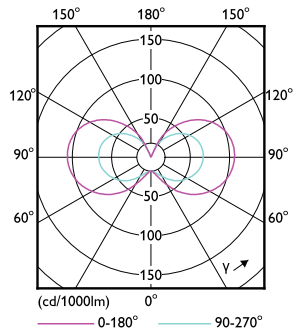

LEDcapsule LV 1W G4

LEDcapsule LV 2,1W G4 827