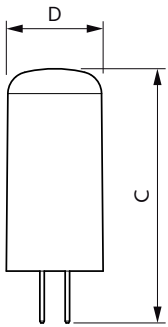

Product data

General Information		Operating and Electrical	
Cap base	G4 [G4]	Input frequency	- Hz
EU RoHS compliant	Yes	Power (Rated) (Nom)	2.1 W
Nominal lifetime (nom.)	15000 h	Lamp current (nom.)	210 mA
Switching cycle	50,000X	Wattage equivalent	20 W
Technical type	2.1-20W	Starting time (nom.)	0.5 s
		Warm-up time to 60% light (nom.)	0.5 s
		Power factor (nom.)	0.8
		Voltage (Nom)	ac electronic 12 V
Light Technical		Temperature	
Colour Code	827 [CCT of 2,700 K]	T-Case maximum (nom.)	80 °C
Technical Beam Angle (Nom)	300 °		
Lamp Luminous Flux 25°C EL (Nom)	210 lm	Controls and Dimming	
Colour Designation	Warm white (WW)	Dimmable	Yes
Colour Temperature, horizontal (Nom)	2700 K		
Lamp Luminous Efficacy EM (Nom)	100.00 lm/W	Approval and Application	
Colour consistency	<6	Energy efficiency label (EEL)	A++
Colour Rendering Index,horiz (Nom)	80	Suitable for accent lighting	No
LLMF at end of nominal lifetime (nom.)	70 %		

SAP numerator – quantity per pack	1
Numerator – packs per outer box	12
Material no. (12 NC)	929002389402
SAP net weight (piece)	0.010 kg

Dimensional drawing

Capsule G4 2.4W-20W 200lm 2700K Dim

Product	D	C
CorePro LEDcapsuleLV 2.1-20W G4 827 D	15 mm	40 mm