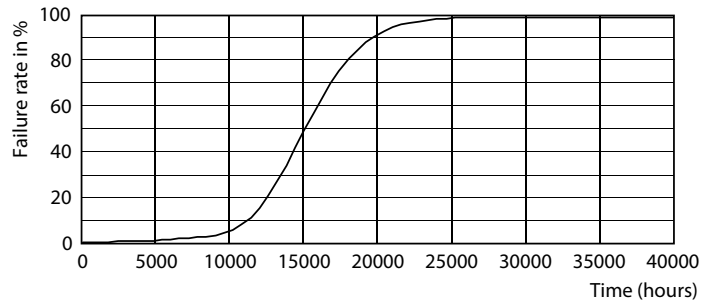

Product data

General Information		Starting time (nom.)	
Cap base	G13 [Medium Bi-Pin Fluorescent]		0.5 s
EU RoHS compliant	Yes	Warm-up time to 60% light (nom.)	0.5 s
Nominal lifetime (nom.)	15000 h	Power factor (nom.)	0.5
Switching cycle	50,000X	Voltage (Nom)	220-240 V
Technical type	18-36W		
Light Technical		Temperature	
Colour Code	765 [CCT of 6,500 K]	T-ambient (max.)	45 °C
Technical Beam Angle (Nom)	240 °	T-ambient (min.)	-20 °C
Lamp Luminous Flux 25°C EL (Nom)	1800 lm	T storage (max.)	65 °C
Colour Designation	Cool Daylight	T storage (min.)	-40 °C
Colour Temperature, horizontal (Nom)	6500 K	T-Case maximum (nom.)	60 °C
Lamp Luminous Efficacy EM (Nom)	100.00 lm/W		
Colour consistency	<7	Controls and Dimming	
Colour Rendering Index,horiz (Nom)	70	Dimmable	No
LLMF at end of nominal lifetime (nom.)	70 %		
Operating and Electrical		Mechanical and Housing	
Input frequency	50 to 60 Hz	Product length	1200 mm
Power (Rated) (Nom)	18 W		
Lamp current (nom.)	155 mA	Approval and Application	
		Energy efficiency label (EEL)	A+
		Energy-saving product	Yes
		Approval marks	RoHS compliance KEMA Keur certificate

Photometric data

LEDtube 16W G13 765 CN I G

LEDtube 18W G13 1800lm

LEDtube 18W G13 1800lm 765

Ecofit Ledtubes T8

Lifetime

LEDtube 15K FailureRate

LEDtube 15K