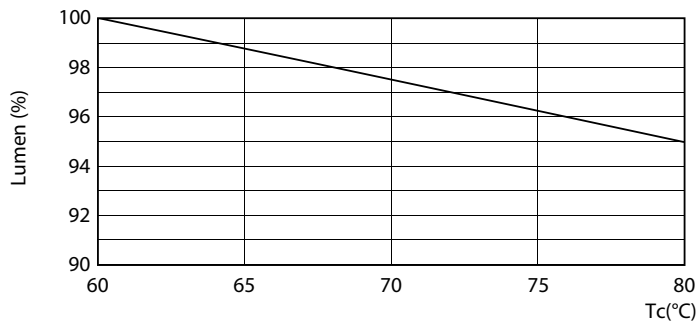

Product data

General Information		Starting time (nom.)	
Cap base	G13 [Medium Bi-Pin Fluorescent]		0.5 s
EU RoHS compliant	Yes	Warm-up time to 60% light (nom.)	0.5 s
Nominal lifetime (nom.)	15000 h	Power factor (nom.)	0.5
Switching cycle	50,000X	Voltage (Nom)	220-240 V
Technical type	18-36W		
Light Technical		Temperature	
Colour Code	765 [CCT of 6,500 K]	T-ambient (max.)	45 °C
Technical Beam Angle (Nom)	240 °	T-ambient (min.)	-20 °C
Lamp Luminous Flux 25°C EL (Nom)	1800 lm	T storage (max.)	65 °C
Colour Designation	Cool Daylight	T storage (min.)	-40 °C
Colour Temperature, horizontal (Nom)	6500 K	T-Case maximum (nom.)	60 °C
Lamp Luminous Efficacy EM (Nom)	100.00 lm/W		
Colour consistency	<7	Controls and Dimming	
Colour Rendering Index,horiz (Nom)	70	Dimmable	No
LLMF at end of nominal lifetime (nom.)	70 %		
Operating and Electrical		Mechanical and Housing	
Input frequency	50 to 60 Hz	Product length	1200 mm
Power (Rated) (Nom)	18 W		
Lamp current (nom.)	155 mA	Approval and Application	
		Energy efficiency label (EEL)	A+
		Energy-saving product	Yes
		Approval marks	RoHS compliance KEMA Keur certificate

Photometric data

LEDtube 16W G13 765 CN I G

LEDtube 18W G13 1800lm

LEDtube 18W G13 1800lm 765

Ecofit Ledtubes T8

Lifetime

LEDtube 15K FailureRate

LEDtube 15K