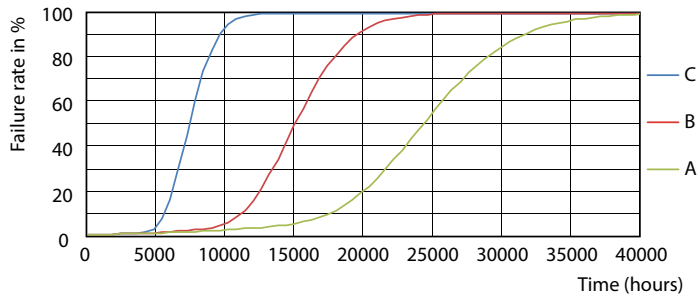

Product data

General Information		Starting time (nom.)	
Cap base	G13 [Medium Bi-Pin Fluorescent]		0.5 s
EU RoHS compliant	Yes	Warm-up time to 60% light (nom.)	0.5 s
Nominal lifetime (nom.)	15000 h	Power factor (nom.)	0.5
Switching cycle	50,000X	Voltage (Nom)	220-240 V
Technical type	18-36W		
Light Technical		Temperature	
Colour Code	765 [CCT of 6,500 K]	T-ambient (max.)	45 °C
Technical Beam Angle (Nom)	240 °	T-ambient (min.)	-20 °C
Lamp Luminous Flux 25°C EL (Nom)	1800 lm	T storage (max.)	65 °C
Colour Designation	Cool Daylight	T storage (min.)	-40 °C
Colour Temperature, horizontal (Nom)	6500 K	T-Case maximum (nom.)	60 °C
Lamp Luminous Efficacy EM (Nom)	100.00 lm/W		
Colour consistency	<7	Controls and Dimming	
Colour Rendering Index,horiz (Nom)	70	Dimmable	No
LLMF at end of nominal lifetime (nom.)	70 %		
Operating and Electrical		Mechanical and Housing	
Input frequency	50 to 60 Hz	Product length	1200 mm
Power (Rated) (Nom)	18 W		
Lamp current (nom.)	155 mA	Approval and Application	
		Energy efficiency label (EEL)	A+
		Energy-saving product	Yes
		Approval marks	RoHS compliance KEMA Keur certificate

Photometric data

LEDtube 16W G13 765 CN I G

LEDtube 18W G13 1800lm

LEDtube 18W G13 1800lm 765

Ecofit Ledtubes T8

Lifetime

LEDtube 15K FailureRate

LEDtube 15K