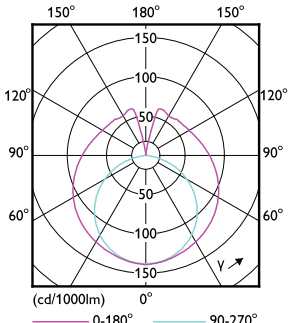

Product data

General Information		Starting time (nom.)	
Cap base	G13 [Medium Bi-Pin Fluorescent]		0.5 s
EU RoHS compliant	Yes	Warm-up time to 60% light (nom.)	0.5 s
Nominal lifetime (nom.)	15000 h	Power factor (nom.)	0.5
Switching cycle	50,000X	Voltage (Nom)	220-240 V
Technical type	18-36W		
Light Technical		Temperature	
Colour Code	765 [CCT of 6,500 K]	T-ambient (max.)	45 °C
Technical Beam Angle (Nom)	240 °	T-ambient (min.)	-20 °C
Lamp Luminous Flux 25°C EL (Nom)	1800 lm	T storage (max.)	65 °C
Colour Designation	Cool Daylight	T storage (min.)	-40 °C
Colour Temperature, horizontal (Nom)	6500 K	T-Case maximum (nom.)	60 °C
Lamp Luminous Efficacy EM (Nom)	100.00 lm/W		
Colour consistency	<7	Controls and Dimming	
Colour Rendering Index,horiz (Nom)	70	Dimmable	No
LLMF at end of nominal lifetime (nom.)	70 %		
Operating and Electrical		Mechanical and Housing	
Input frequency	50 to 60 Hz	Product length	1200 mm
Power (Rated) (Nom)	18 W		
Lamp current (nom.)	155 mA	Approval and Application	
		Energy efficiency label (EEL)	A+
		Energy-saving product	Yes
		Approval marks	RoHS compliance KEMA Keur certificate

SAP numerator – quantity per pack	1
Numerator – packs per outer box	20
SAP material	929002375408
SAP net weight (piece)	0.225 kg

Dimensional drawing

TLED DE EMC 1200mm 18W 1800lm 6500K G13

Product
Ledtube DE 1200mm 18W 1800lm 765 T8 G13

Photometric data

LEDtube 16W G13 765 CN I G

LEDtube 18W G13 1800lm

LEDtube 18W G13 1800lm 765

Ecofit Ledtubes T8

Lifetime

LEDtube 15K FailureRate

LEDtube 15K