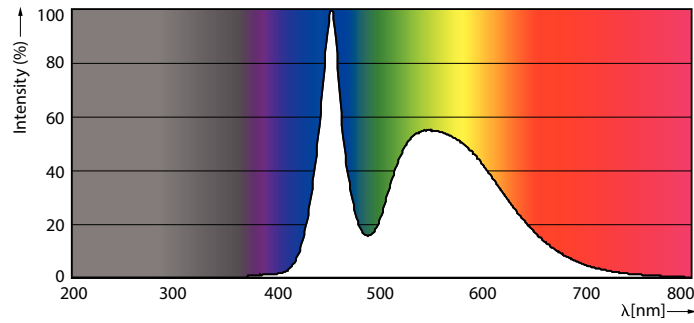

Photometric data

LEDtube 16W G13 765 CN I G

LEDtube 18W G13 1800lm 765