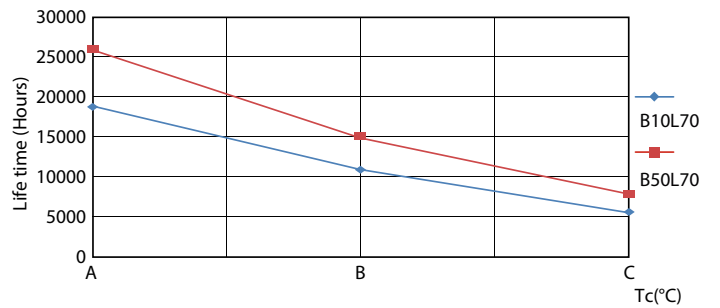

Product data

General Information		Starting time (nom.)	
Cap base	G13 [Medium Bi-Pin Fluorescent]		0.5 s
EU RoHS compliant	Yes	Warm-up time to 60% light (nom.)	0.5 s
Nominal lifetime (nom.)	15000 h	Power factor (nom.)	0.5
Switching cycle	50,000X	Voltage (Nom)	220-240 V
Technical type	18-36W		
Light Technical		Temperature	
Colour Code	765 [CCT of 6,500 K]	T-ambient (max.)	45 °C
Technical Beam Angle (Nom)	240 °	T-ambient (min.)	-20 °C
Lamp Luminous Flux 25°C EL (Nom)	1800 lm	T storage (max.)	65 °C
Colour Designation	Cool Daylight	T storage (min.)	-40 °C
Colour Temperature, horizontal (Nom)	6500 K	T-Case maximum (nom.)	60 °C
Lamp Luminous Efficacy EM (Nom)	100.00 lm/W		
Colour consistency	<7	Controls and Dimming	
Colour Rendering Index,horiz (Nom)	70	Dimmable	No
LLMF at end of nominal lifetime (nom.)	70 %		
Operating and Electrical		Mechanical and Housing	
Input frequency	50 to 60 Hz	Product length	1200 mm
Power (Rated) (Nom)	18 W		
Lamp current (nom.)	155 mA	Approval and Application	
		Energy efficiency label (EEL)	A+
		Energy-saving product	Yes
		Approval marks	RoHS compliance KEMA Keur certificate

Photometric data

LEDtube 16W G13 765 CN I G

LEDtube 18W G13 1800lm

LEDtube 18W G13 1800lm 765

Ecofit Ledtubes T8

Lifetime

LEDtube 15K FailureRate

LEDtube 15K