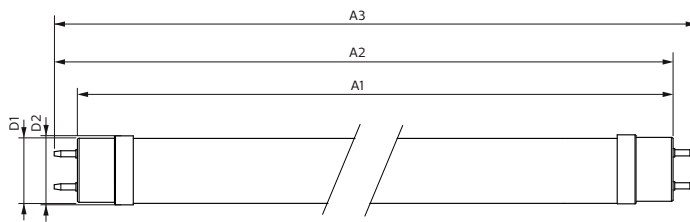

Product data

General Information		Lamp current (max.)	
Cap base	G13 [Medium Bi-Pin Fluorescent]		66 mA
EU RoHS compliant	Yes	Lamp current (min.)	60 mA
Nominal lifetime (nom.)	50000 h	Starting time (nom.)	0.5 s
Switching cycle	200,000X	Warm-up time to 60% light (nom.)	0.5 s
		Power factor (nom.)	0.9
		Voltage (Nom)	220-240 V
Light Technical		Temperature	
Colour Code	830 [CCT of 3,000 K]	T-ambient (max.)	45 °C
Technical Beam Angle (Nom)	240 °	T-ambient (min.)	-20 °C
Lamp Luminous Flux 25°C EL (Nom)	2000 lm	T storage (max.)	65 °C
Colour Designation	White (WH)	T storage (min.)	-40 °C
Colour Temperature, horizontal (Nom)	3000 K	T-Case maximum (nom.)	55 °C
Lamp Luminous Efficacy EM (Nom)	142.00 lm/W		
Colour consistency	<6	Controls and Dimming	
Colour Rendering Index,horiz (Nom)	83	Dimmable	No
LLMF at end of nominal lifetime (nom.)	70 %	Mechanical and Housing	
Operating and Electrical		Bulb material	Glass
Input frequency	50 to 60 Hz		
Power (Rated) (Nom)	14 W		

Master Value LEDtube T8

Product length	1200 mm
Approval and Application	
Energy efficiency label (EEL)	A++
Energy-saving product	Yes
Approval marks	RoHS compliance CE marking KEMA Keur certificate
Energy consumption kWh/1,000 hours	14 kWh
Product Data	
Full product code	871869964685100

Order product name	MASTER LEDtube VLE 1200mm HO 14W 830 T8
EAN/UPC – product	8718699646851
Order code	929002021402
SAP numerator – quantity per pack	1
Numerator – packs per outer box	10
Material no. (12 NC)	929002021402
SAP net weight (piece)	0.215 kg

Dimensional drawing

Product	D1	D2	A1	A2	A3
MASTER LEDtube VLE 1200mm HO 14W 830 T8	25.8 mm	28 mm	1198.2 mm	1205.3 mm	1212.4 mm

TLED 4ft 220-240V 14-36W2000lm 3000K G13

Photometric data

LEDtube 220-240V G13