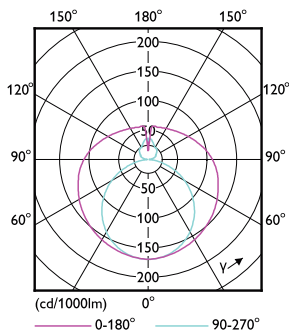

Product data

General Information		Lamp current (max.)	
Cap base	G13 [Medium Bi-Pin Fluorescent]		66 mA
EU RoHS compliant	Yes	Lamp current (min.)	60 mA
Nominal lifetime (nom.)	50000 h	Starting time (nom.)	0.5 s
Switching cycle	200,000X	Warm-up time to 60% light (nom.)	0.5 s
		Power factor (nom.)	0.9
		Voltage (Nom)	220-240 V
Light Technical		Temperature	
Colour Code	830 [CCT of 3,000 K]	T-ambient (max.)	45 °C
Technical Beam Angle (Nom)	240 °	T-ambient (min.)	-20 °C
Lamp Luminous Flux 25°C EL (Nom)	2000 lm	T storage (max.)	65 °C
Colour Designation	White (WH)	T storage (min.)	-40 °C
Colour Temperature, horizontal (Nom)	3000 K	T-Case maximum (nom.)	55 °C
Lamp Luminous Efficacy EM (Nom)	142.00 lm/W		
Colour consistency	<6	Controls and Dimming	
Colour Rendering Index,horiz (Nom)	83	Dimmable	No
LLMF at end of nominal lifetime (nom.)	70 %	Mechanical and Housing	
Operating and Electrical		Bulb material	Glass
Input frequency	50 to 60 Hz		
Power (Rated) (Nom)	14 W		

Dimensional drawing

Product	D1	D2	A1	A2	A3
MASTER LEDtube VLE 1200mm HO 14W 830 T8	25.8 mm	28 mm	1198.2 mm	1205.3 mm	1212.4 mm

TLED 4ft 220-240V 14-36W2000lm 3000K G13

Photometric data

LEDtube 220-240V G13