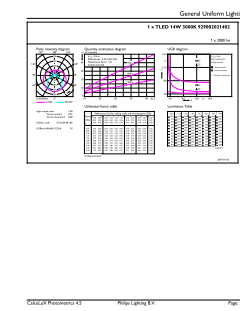

Master Value LEDtube T8

Product length	1200 mm
Approval and Application	
Energy efficiency label (EEL)	A++
Energy-saving product	Yes
Approval marks	RoHS compliance CE marking KEMA Keur certificate
Energy consumption kWh/1,000 hours	14 kWh
Product Data	
Full product code	871869964685100

Order product name	MASTER LEDtube VLE 1200mm HO 14W 830 T8
EAN/UPC – product	8718699646851
Order code	929002021402
SAP numerator – quantity per pack	1
Numerator – packs per outer box	10
Material no. (12 NC)	929002021402
SAP net weight (piece)	0.215 kg

Dimensional drawing

Product	D1	D2	A1	A2	A3
MASTER LEDtube VLE 1200mm HO 14W 830 T8	25.8 mm	28 mm	1198.2 mm	1205.3 mm	1212.4 mm

TLED 4ft 220-240V 14-36W2000lm 3000K G13

Photometric data

LEDtube 220-240V G13