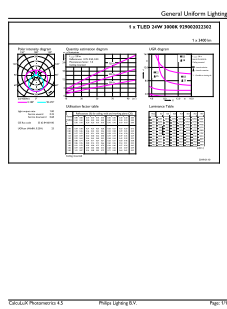

Product data

General Information	
Cap base	G13 [Medium Bi-Pin Fluorescent]
EU RoHS compliant	Yes
Nominal lifetime (nom.)	50000 h
Switching cycle	200,000X

Light Technical	
Colour Code	830 [CCT of 3,000 K]
Technical Beam Angle (Nom)	240 °
Lamp Luminous Flux 25°C EL (Nom)	1000 lm
Colour Designation	White (WH)
Colour Temperature, horizontal (Nom)	3000 K
Lamp Luminous Efficacy EM (Nom)	125.00 lm/W
Colour consistency	<6
Colour Rendering Index,horiz (Nom)	83
LLMF at end of nominal lifetime (nom.)	70 %

Master Value LEDtube T8

Product length	600 mm
Approval and Application	
Energy efficiency label (EEL)	A++
Energy-saving product	Yes
Approval marks	RoHS compliance CE marking KEMA Keur certificate
Energy consumption kWh/1,000 hours	8 kWh
Product Data	
Full product code	871869964679000

Order product name	MASTER LEDtube VLE 600mm HO 8W 830 T8
EAN/UPC – product	8718699646790
Order code	929002021102
Numerator – quantity per pack	1
SAP numerator – packs per outer box	10
Material no. (12 NC)	929002021102
Net Weight (Piece)	0.120 kg

Dimensional drawing

Product	D1	D2	A1	A2	A3
MASTER LEDtube VLE 600mm HO 8W 830 T8	25.8 mm	28 mm	588.5 mm	595.5 mm	602.5 mm

TLED 2ft 220-240V 8-18W 1000lm 3000K G13

Photometric data

LEDtube 220-240V G13 2ft 1000lm 3000K