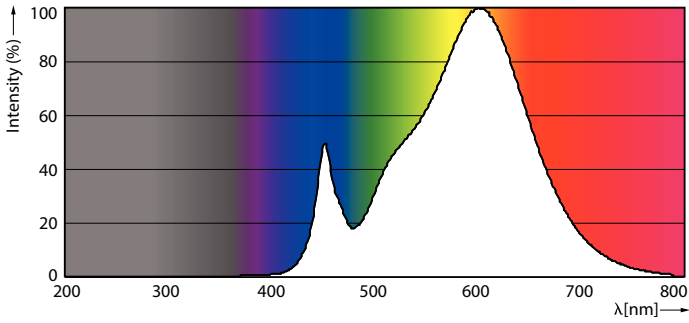

Master Value LEDtube T8

Photometric data

LEDtube 220-240V G13 3000k