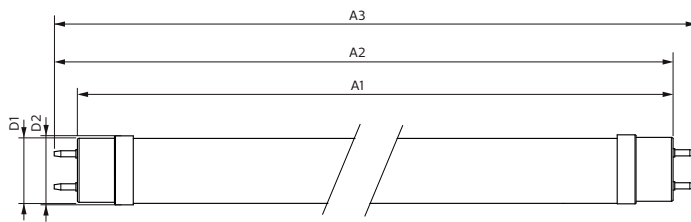

Master Value LEDtube T8

Product length	600 mm
Approval and Application	
Energy efficiency label (EEL)	A++
Energy-saving product	Yes
Approval marks	RoHS compliance CE marking KEMA Keur certificate
Energy consumption kWh/1,000 hours	8 kWh
Product Data	
Full product code	871869964679000

Order product name	MASTER LEDtube VLE 600mm HO 8W 830 T8
EAN/UPC – product	8718699646790
Order code	929002021102
Numerator – quantity per pack	1
SAP numerator – packs per outer box	10
Material no. (12 NC)	929002021102
Net Weight (Piece)	0.120 kg

Dimensional drawing

Product	D1	D2	A1	A2	A3
MASTER LEDtube VLE 600mm HO 8W 830 T8	25.8 mm	28 mm	588.5 mm	595.5 mm	602.5 mm

TLED 2ft 220-240V 8-18W 1000lm 3000K G13

Photometric data