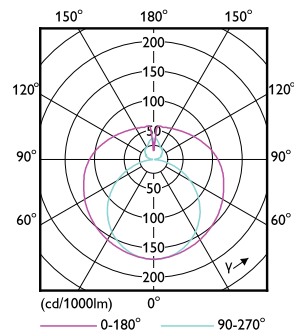

Product data

General Information	
Cap base	G13 [Medium Bi-Pin Fluorescent]
EU RoHS compliant	Yes
Nominal lifetime (nom.)	50000 h
Switching cycle	200,000X

Light Technical	
Colour Code	830 [CCT of 3,000 K]
Technical Beam Angle (Nom)	240 °
Lamp Luminous Flux 25°C EL (Nom)	1000 lm
Colour Designation	White (WH)
Colour Temperature, horizontal (Nom)	3000 K
Lamp Luminous Efficacy EM (Nom)	125.00 lm/W
Colour consistency	<6
Colour Rendering Index,horiz (Nom)	83
LLMF at end of nominal lifetime (nom.)	70 %

Dimensional drawing

Product	D1	D2	A1	A2	A3
MASTER LEDtube VLE 600mm HO 8W 830 T8	25.8 mm	28 mm	588.5 mm	595.5 mm	602.5 mm

TLED 2ft 220-240V 8-18W 1000lm 3000K G13

Photometric data

LEDtube 220-240V G13 2ft 1000lm 3000K