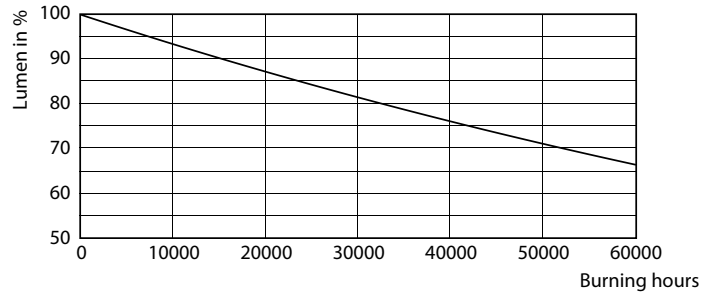

Product data

General Information	
Cap base	G13 [Medium Bi-Pin Fluorescent]
EU RoHS compliant	Yes
Nominal lifetime (nom.)	50000 h
Switching cycle	200,000X

Light Technical	
Colour Code	830 [CCT of 3,000 K]
Technical Beam Angle (Nom)	240 °
Lamp Luminous Flux 25°C EL (Nom)	1000 lm
Colour Designation	White (WH)
Colour Temperature, horizontal (Nom)	3000 K
Lamp Luminous Efficacy EM (Nom)	125.00 lm/W
Colour consistency	<6
Colour Rendering Index,horiz (Nom)	83
LLMF at end of nominal lifetime (nom.)	70 %

LEDtube 220-240V G13

Master Value LEDtube T8

Photometric data

LEDtube 220-240V G13 3000k

Lifetime

LEDtube 220-240V G13

LEDtube 220-240V G13

LEDtube 220-240V G13 LifetimeVsTc