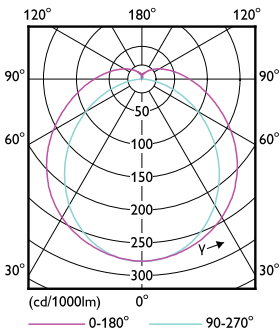

# MASTER LEDtube EM/Mains

Controls and Dimming	
Dimmable	No
Mechanical and Housing	
Bulb material	Plastic
Product length	1500 mm
Approval and Application	
Energy efficiency label (EEL)	A++
Energy-saving product	Yes
Approval marks	RoHS compliance CE marking KEMA Keur certificate
Energy consumption kWh/1,000 hours	23 kWh

## Dimensional drawing

TLED 5ft 220-240V 23-58W 3700lm6500K G13

Product	D1	D2	A1	A2	A3
MASTER LEDtube 1500mm UO 23W 865 T8	25.8 mm	28 mm	1498.7 mm	1505.8 mm	1512.9 mm

## Photometric data

TLED\_5ft\_220-240V\_23-58W\_3700lm\_6500K\_G13

TLED\_5ft\_220-240V\_23-58W\_G13