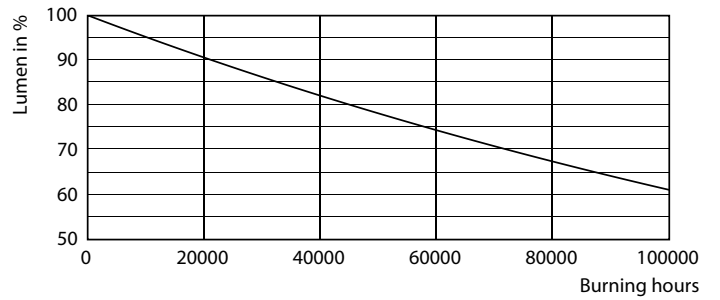

## Photometric data

© 2020 Philips Lighting B.V. Page 11

TLED\_5ft\_220-240V\_23-58W\_3700lm\_6500K\_G13

## Lifetime

TLED\_220-240V\_G13-FailureRate

TLED\_220-240V\_G13-LifetimeVsTc

TLED\_220-240V\_G13-LumenVsTc

TLED\_220-240V\_G13