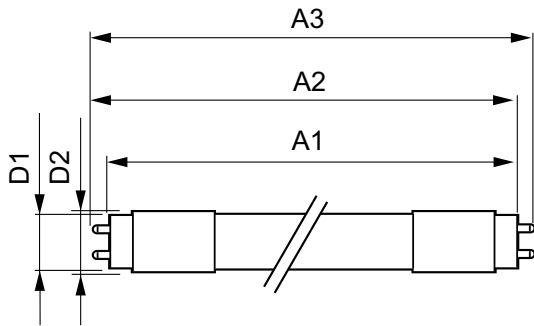

MASTER LEDtube EM/Mains

Controls and Dimming	
Dimmable	No
Mechanical and Housing	
Bulb material	Plastic
Product length	1500 mm
Approval and Application	
Energy efficiency label (EEL)	A++
Energy-saving product	Yes
Approval marks	RoHS compliance CE marking KEMA Keur certificate
Energy consumption kWh/1,000 hours	23 kWh

Product Data	
Full product code	871869964731500
Order product name	MASTER LEDtube 1500mm UO 23W 865 T8
EAN/UPC – product	8718699647315
Order code	929002021002
SAP numerator – quantity per pack	1
Numerator – packs per outer box	10
SAP material	929002021002
SAP net weight (piece)	0.310 kg

Dimensional drawing

TLED 5ft 220-240V 23-58W 3700lm6500K G13

Product	D1	D2	A1	A2	A3
MASTER LEDtube 1500mm UO 23W 865 T8	25.8 mm	28 mm	1498.7 mm	1505.8 mm	1512.9 mm