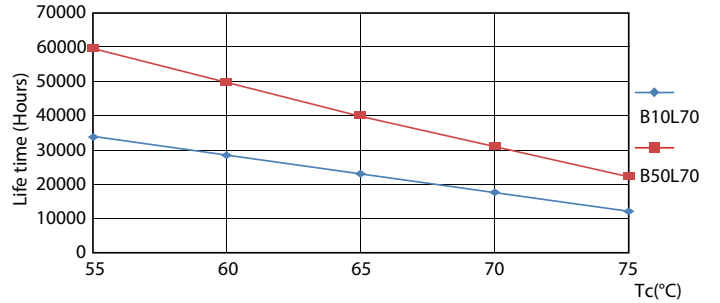

TLED_220-240V_G13-LifetimeVsTc