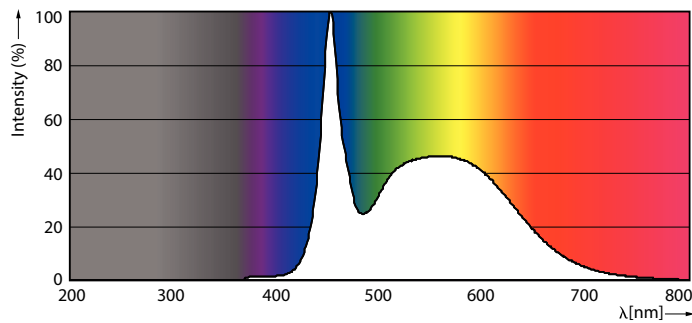

Photometric data

TLED_5ft_220-240V_23-58W_3700lm_6500K_G13