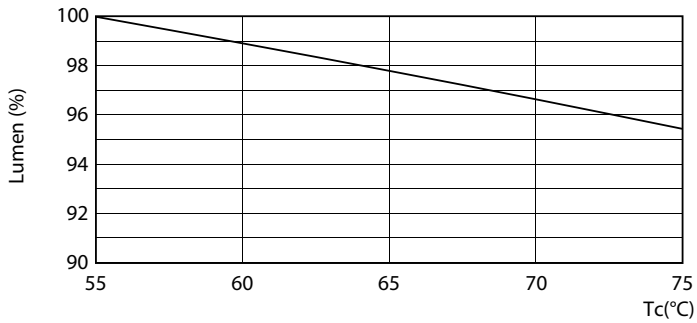

TLED_220-240V_G13-FailureRate

TLED_220-240V_G13-LumenVsTc