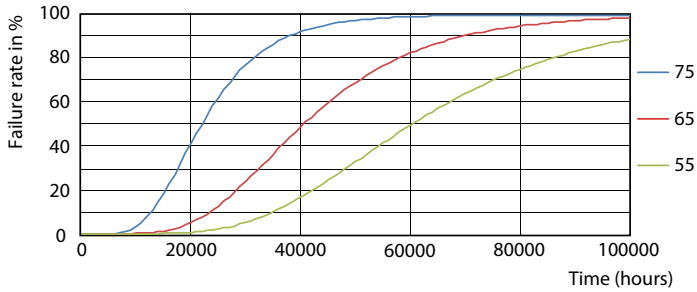

MASTER LEDtube EM/Mains

Photometric data

© 2020 Philips Lighting B.V. Page 11

TLED_5ft_220-240V_23-58W_3700lm_6500K_G13

Lifetime