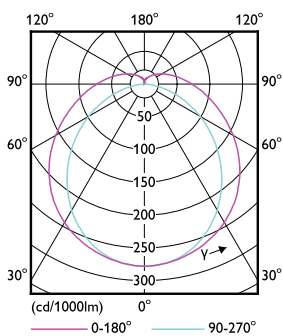

MASTER LEDtube EM/Mains

Controls and Dimming

Dimmable	No
----------	----

Mechanical and Housing

Bulb material	Plastic
Product length	1500 mm

Approval and Application

Energy efficiency label (EEL)	A++
Energy-saving product	Yes
Approval marks	RoHS compliance CE marking KEMA Keur certificate
Energy consumption kWh/1,000 hours	23 kWh

Dimensional drawing

TLED 5ft 220-240V 23-58W 3700lm4000K G13

Product	D1	D2	A1	A2	A3
MASTER LEDtube 1500mm UO 23W 840 T8	25.8 mm	28 mm	1498.7 mm	1505.8 mm	1512.9 mm

Photometric data

TLED_5ft_220-240V_23-58W_G13