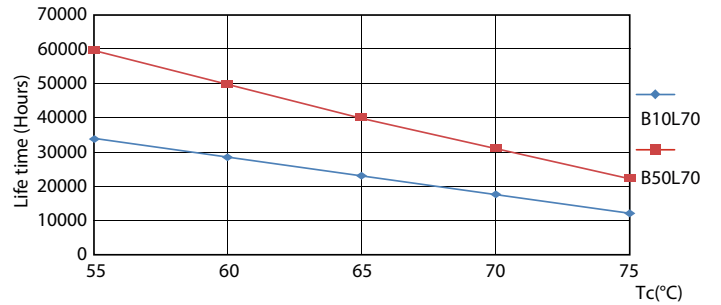

Warnings and Safety

• -

Product data

General Information		Operating and Electrical	
Cap base	G13 ROT (Rotating) [Medium Bi-Pin Fluorescent]	Input frequency	50 to 60 Hz
EU RoHS compliant	Yes	Power (Rated) (Nom)	23 W
Nominal lifetime (nom.)	60000 h	Lamp current (max.)	108 mA
Switching cycle	200,000X	Lamp current (min.)	99 mA
Light Technical		Starting time (nom.)	0.5 s
Colour Code	840 [CCT of 4,000 K]	Warm-up time to 60% light (nom.)	0.5 s
Technical Beam Angle (Nom)	160 °	Power factor (nom.)	0.9
Lamp Luminous Flux 25°C EL (Nom)	3700 lm	Voltage (Nom)	220-240 V
Colour Designation	Cool White (CW)	Temperature	
Colour Temperature, horizontal (Nom)	4000 K	T-ambient (max.)	45 °C
Lamp Luminous Efficacy EM (Nom)	160.00 lm/W	T-ambient (min.)	-20 °C
Colour consistency	<6	T storage (max.)	65 °C
Colour Rendering Index,horiz (Nom)	83	T storage (min.)	-40 °C
LLMF at end of nominal lifetime (nom.)	70 %	T-Case maximum (nom.)	60 °C

MASTER LEDtube EM/Mains

Controls and Dimming

Dimmable	No
----------	----

Mechanical and Housing

Bulb material	Plastic
Product length	1500 mm

Approval and Application

Energy efficiency label (EEL)	A++
Energy-saving product	Yes
Approval marks	RoHS compliance CE marking KEMA Keur certificate
Energy consumption kWh/1,000 hours	23 kWh

TLED_5ft_220-240V_23-58W_3700lm_4000K_G13

MASTER LEDtube EM/Mains

Photometric data

TLED_5ft_220-240V_23-58W_3700lm_4000K_G13

Lifetime

TLED_220-240V_G13-FailureRate

TLED_220-240V_G13-LifetimeVsTc

TLED_220-240V_G13-LumenVsTc