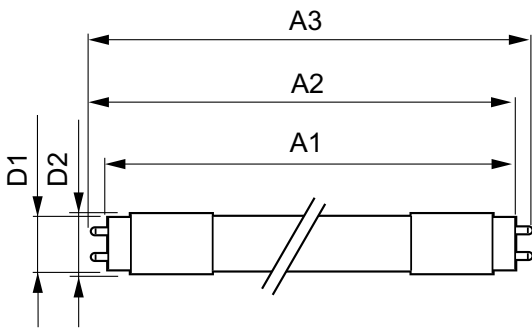

Warnings and Safety

• -

Product data

General Information		Operating and Electrical	
Cap base	G13 ROT (Rotating) [Medium Bi-Pin Fluorescent]	Input frequency	50 to 60 Hz
EU RoHS compliant	Yes	Power (Rated) (Nom)	23 W
Nominal lifetime (nom.)	60000 h	Lamp current (max.)	108 mA
Switching cycle	200,000X	Lamp current (min.)	99 mA
Light Technical		Starting time (nom.)	0.5 s
Colour Code	840 [CCT of 4,000 K]	Warm-up time to 60% light (nom.)	0.5 s
Technical Beam Angle (Nom)	160 °	Power factor (nom.)	0.9
Lamp Luminous Flux 25°C EL (Nom)	3700 lm	Voltage (Nom)	220-240 V
Colour Designation	Cool White (CW)	Temperature	
Colour Temperature, horizontal (Nom)	4000 K	T-ambient (max.)	45 °C
Lamp Luminous Efficacy EM (Nom)	160.00 lm/W	T-ambient (min.)	-20 °C
Colour consistency	<6	T storage (max.)	65 °C
Colour Rendering Index,horiz (Nom)	83	T storage (min.)	-40 °C
LLMF at end of nominal lifetime (nom.)	70 %	T-Case maximum (nom.)	60 °C

MASTER LEDtube EM/Mains

Controls and Dimming

Dimmable	No
----------	----

Mechanical and Housing

Bulb material	Plastic
Product length	1500 mm

Approval and Application

Energy efficiency label (EEL)	A++
Energy-saving product	Yes
Approval marks	RoHS compliance CE marking KEMA Keur certificate
Energy consumption kWh/1,000 hours	23 kWh

Product Data

Full product code	871869964729200
Order product name	MASTER LEDtube 1500mm UO 23W 840 T8
EAN/UPC – product	8718699647292
Order code	929002020902
SAP numerator – quantity per pack	1
Numerator – packs per outer box	10
SAP material	929002020902
SAP net weight (piece)	0.310 kg

Dimensional drawing

TLED 5ft 220-240V 23-58W 3700lm4000K G13

Product	D1	D2	A1	A2	A3
MASTER LEDtube 1500mm UO 23W 840 T8	25.8 mm	28 mm	1498.7 mm	1505.8 mm	1512.9 mm

Photometric data

TLED_5ft_220-240V_23-58W_G13