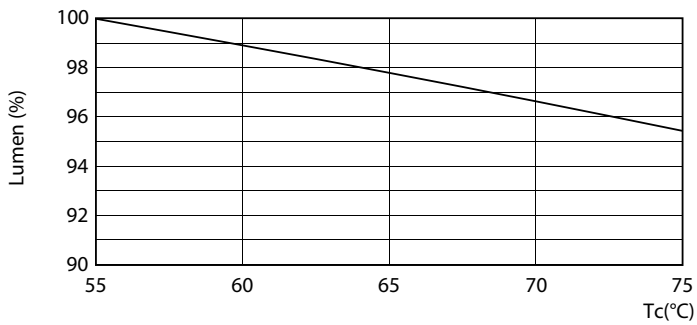

Warnings and Safety

• -

Product data

General Information		Operating and Electrical	
Cap base	G13 ROT (Rotating) [Medium Bi-Pin Fluorescent]	Input frequency	50 to 60 Hz
EU RoHS compliant	Yes	Power (Rated) (Nom)	23 W
Nominal lifetime (nom.)	60000 h	Lamp current (max.)	108 mA
Switching cycle	200,000X	Lamp current (min.)	99 mA
Light Technical		Starting time (nom.)	0.5 s
Colour Code	840 [CCT of 4,000 K]	Warm-up time to 60% light (nom.)	0.5 s
Technical Beam Angle (Nom)	160 °	Power factor (nom.)	0.9
Lamp Luminous Flux 25°C EL (Nom)	3700 lm	Voltage (Nom)	220-240 V
Colour Designation	Cool White (CW)	Temperature	
Colour Temperature, horizontal (Nom)	4000 K	T-ambient (max.)	45 °C
Lamp Luminous Efficacy EM (Nom)	160.00 lm/W	T-ambient (min.)	-20 °C
Colour consistency	<6	T storage (max.)	65 °C
Colour Rendering Index,horiz (Nom)	83	T storage (min.)	-40 °C
LLMF at end of nominal lifetime (nom.)	70 %	T-Case maximum (nom.)	60 °C

MASTER LEDtube EM/Mains

Controls and Dimming

Dimmable	No
----------	----

Mechanical and Housing

Bulb material	Plastic
Product length	1500 mm

Approval and Application

Energy efficiency label (EEL)	A++
Energy-saving product	Yes
Approval marks	RoHS compliance CE marking KEMA Keur certificate
Energy consumption kWh/1,000 hours	23 kWh

TLED_5ft_220-240V_23-58W_3700lm_4000K_G13

MASTER LEDtube EM/Mains

Photometric data

TLED_5ft_220-240V_23-58W_3700lm_4000K_G13

Lifetime

TLED_220-240V_G13-FailureRate

TLED_220-240V_G13-LifetimeVsTc

TLED_220-240V_G13-LumenVsTc