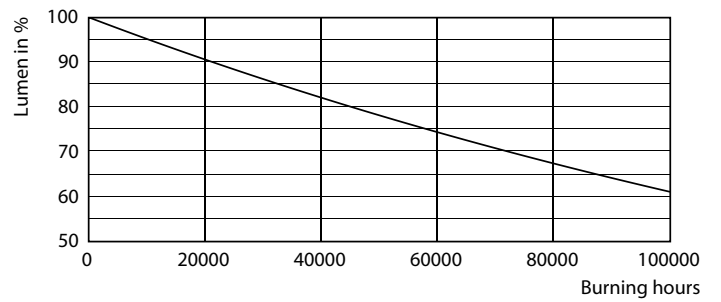

Warnings and Safety

• -

Product data

General Information		Operating and Electrical	
Cap base	G13 ROT (Rotating) [Medium Bi-Pin Fluorescent]	Input frequency	50 to 60 Hz
EU RoHS compliant	Yes	Power (Rated) (Nom)	23 W
Nominal lifetime (nom.)	60000 h	Lamp current (max.)	108 mA
Switching cycle	200,000X	Lamp current (min.)	99 mA
Light Technical		Starting time (nom.)	0.5 s
Colour Code	840 [CCT of 4,000 K]	Warm-up time to 60% light (nom.)	0.5 s
Technical Beam Angle (Nom)	160 °	Power factor (nom.)	0.9
Lamp Luminous Flux 25°C EL (Nom)	3700 lm	Voltage (Nom)	220-240 V
Colour Designation	Cool White (CW)	Temperature	
Colour Temperature, horizontal (Nom)	4000 K	T-ambient (max.)	45 °C
Lamp Luminous Efficacy EM (Nom)	160.00 lm/W	T-ambient (min.)	-20 °C
Colour consistency	<6	T storage (max.)	65 °C
Colour Rendering Index,horiz (Nom)	83	T storage (min.)	-40 °C
LLMF at end of nominal lifetime (nom.)	70 %	T-Case maximum (nom.)	60 °C

MASTER LEDtube EM/Mains

Controls and Dimming

Dimmable	No
----------	----

Mechanical and Housing

Bulb material	Plastic
Product length	1500 mm

Approval and Application

Energy efficiency label (EEL)	A++
Energy-saving product	Yes
Approval marks	RoHS compliance CE marking KEMA Keur certificate
Energy consumption kWh/1,000 hours	23 kWh

TLED_5ft_220-240V_23-58W_3700lm_4000K_G13

MASTER LEDtube EM/Mains

Photometric data

TLED_5ft_220-240V_23-58W_3700lm_4000K_G13

Lifetime

TLED_220-240V_G13-FailureRate

TLED_220-240V_G13-LifetimeVsTc

TLED_220-240V_G13-LumenVsTc