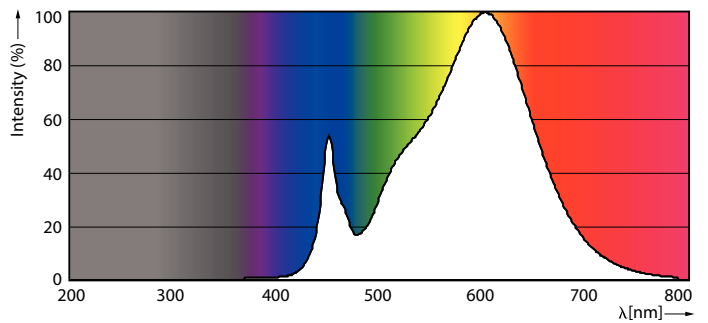

LEDtube MAS HO 12.5W G13 830 16D ND

LEDtube MAS HO 12.5W G13 830 16D ND