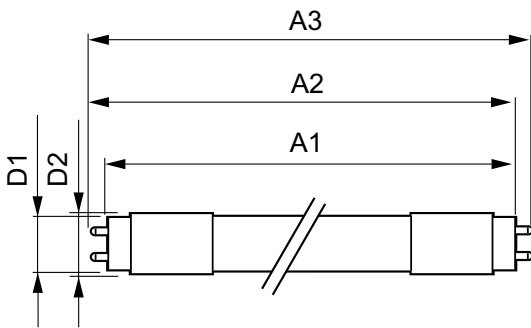

MASTER LEDtube EM/Mains

Controls and Dimming

Dimmable	No

Mechanical and Housing

Bulb material	Plastic
Product length	1200 mm

Approval and Application

Energy efficiency label (EEL)	A++
Energy-saving product	Yes
Approval marks	RoHS compliance CE marking KEMA Keur certificate
Energy consumption kWh/1,000 hours	13 kWh

Product Data

Full product code	871869959235600
Order product name	MASTER LEDtube 1200mm HO 12.5W 830 T8
EAN/UPC – product	8718699592356
Order code	929001922602
SAP numerator – quantity per pack	1
Numerator – packs per outer box	10
SAP material	929001922602
SAP net weight (piece)	0.250 kg

Dimensional drawing

TLED master HE 2000lm12.35w 4ft 3000k

Product	D1	D2	A1	A2	A3
MASTER LEDtube 1200mm HO 12.5W 830 T8	25.8 mm	28 mm	1198.2 mm	1205.3 mm	1212.4 mm

Photometric data