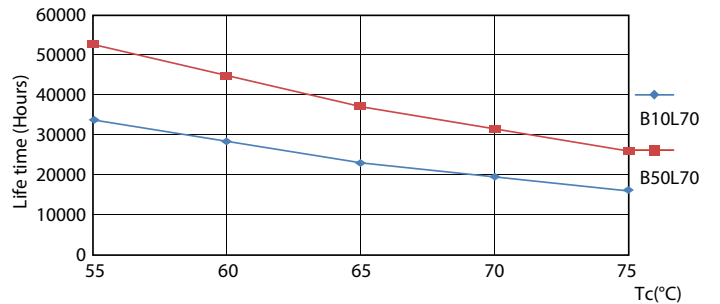

## Lifetime

LEDtube MAS HO 12.5W G13 830 16D ND

LEDtube MAS HO 12.5W G13 830 16D ND

LEDtube MAS HO 12.5W G13 830 16D ND

LEDtube MAS HO 12.5W G13 830 16D ND