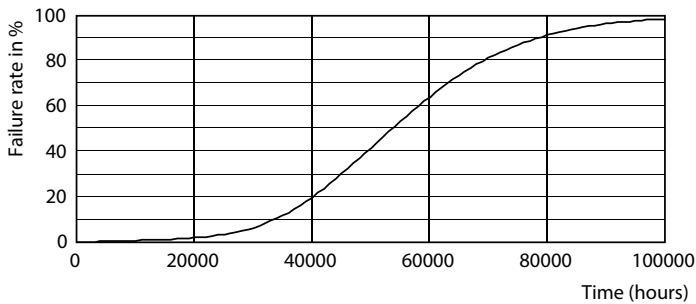

LEDtube MAS HO 12.5W G13 830 16D ND