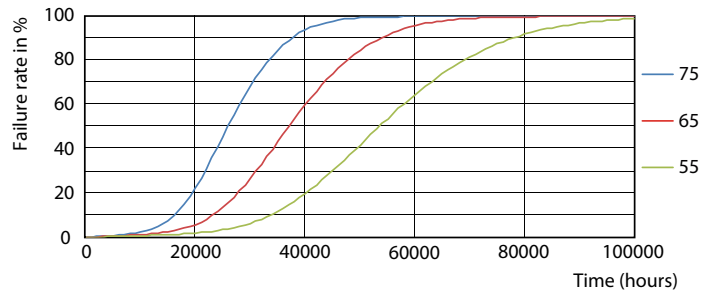

MASTER LEDtube EM/Mains

Photometric data

Lifetime