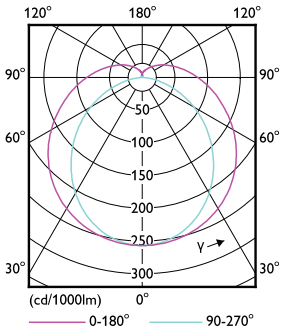

MASTER LEDtube EM/Mains

Photometric data

LEDtube MAS HO 12.5W G13 830 16D ND