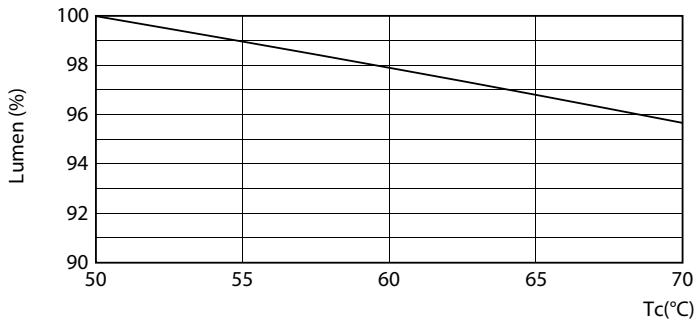

Lifetime

LEDtube MAS HO 12.5W G13 830 16D ND