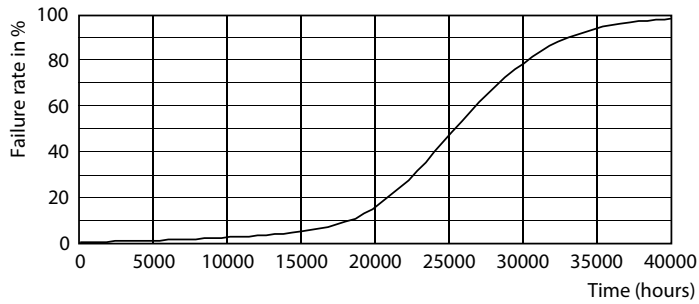

Product data

General Information	
Cap base	E27 [E27]
EU RoHS compliant	Yes
Nominal lifetime (nom.)	25000 h
Switching cycle	50,000X
Technical type	40-70W
Light Technical	
Colour Code	830 [CCT of 3,000 K]
Technical Beam Angle (Nom)	30 °
Lamp Luminous Flux 25°C EL (Nom)	4500 lm
Luminous intensity (nom.)	13500 cd
Colour Designation	White (WH)
Colour Temperature, horizontal (Nom)	3000 K
Lamp Luminous Efficacy EM (Nom)	112.00 lm/W
Colour consistency	<6
Colour Rendering Index,horiz (Nom)	82
LLMF at end of nominal lifetime (nom.)	70 %

Photometric data

LEDspot MAS 41W E27 PAR30L 830 30D ND

LEDspot MAS 41W E27 PAR30L 830 30D ND

LEDspot MAS 41W E27 PAR30L 830 30D ND

MASTER LEDspot PAR High Lumen

Lifetime

LEDspot MAS 37W E27 PAR30L 830 15D ND