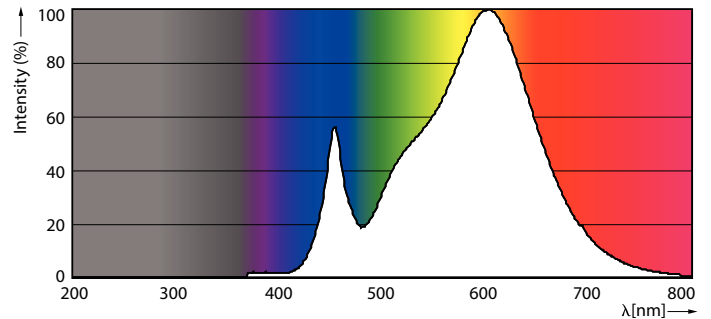

LEDspot MAS 41W E27 PAR30L 830 30D ND

LEDspot MAS 41W E27 PAR30L 830 30D ND