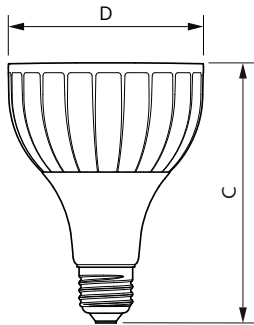

MASTER LEDspot PAR High Lumen

Energy consumption kWh/1,000 hours	40 kWh
Product Data	
Full product code	871869675941700
Order product name	Master LED PAR30L 40W 30D 830
EAN/UPC – product	8718696759417
Order code	929001374808

SAP numerator – quantity per pack	1
Numerator – packs per outer box	6
SAP material	929001374808
SAP net weight (piece)	0.410 kg

Dimensional drawing

PAR30L 40-35W 4500lm 30D 3000K E27 ND

Product	D	C
Master LED PAR30L 40W 30D 830	95.5 mm	129 mm