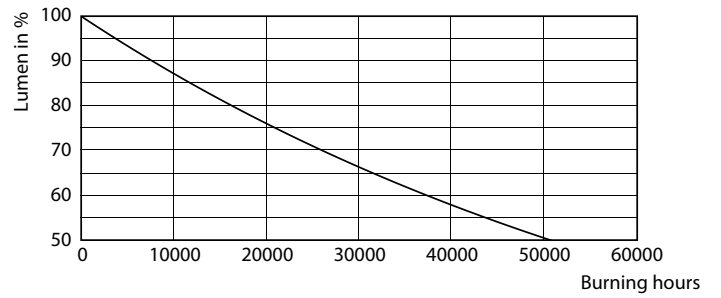

Product data

General Information	
Cap base	E27 [E27]
EU RoHS compliant	Yes
Nominal lifetime (nom.)	25000 h
Switching cycle	50,000X
Technical type	40-70W
Light Technical	
Colour Code	830 [CCT of 3,000 K]
Technical Beam Angle (Nom)	30 °
Lamp Luminous Flux 25°C EL (Nom)	4500 lm
Luminous intensity (nom.)	13500 cd
Colour Designation	White (WH)
Colour Temperature, horizontal (Nom)	3000 K
Lamp Luminous Efficacy EM (Nom)	112.00 lm/W
Colour consistency	<6
Colour Rendering Index,horiz (Nom)	82
LLMF at end of nominal lifetime (nom.)	70 %

Photometric data

LEDspot MAS 41W E27 PAR30L 830 30D ND

LEDspot MAS 41W E27 PAR30L 830 30D ND

LEDspot MAS 41W E27 PAR30L 830 30D ND

MASTER LEDspot PAR High Lumen

Lifetime

LEDspot MAS 37W E27 PAR30L 830 15D ND