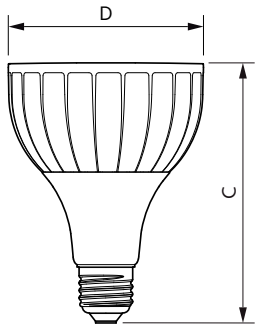

MASTER LEDspot PAR High Lumen

Energy consumption kWh/1,000 hours	40 kWh
Product Data	
Full product code	871869675939400
Order product name	Master LED PAR30L 40W 30D 827
EAN/UPC – product	8718696759394
Order code	929001374708

SAP numerator – quantity per pack	1
Numerator – packs per outer box	6
SAP material	929001374708
SAP net weight (piece)	0.410 kg

Dimensional drawing

PAR30L 40-35W 4500lm 30D 2700K E27 ND

Product	D	C
Master LED PAR30L 40W 30D 827	95.5 mm	129 mm