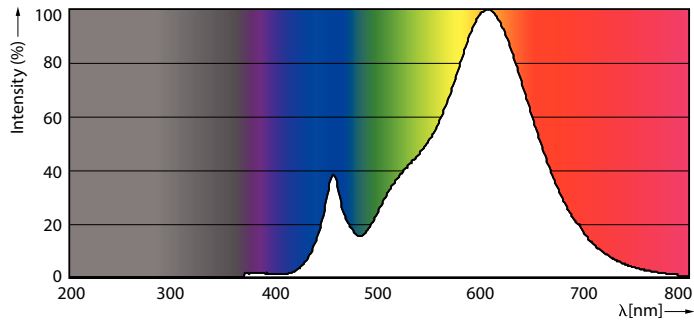

LEDspot MAS 41W E27 PAR30L 827 30D ND

LEDspot MAS 41W E27 PAR30L 827 30D ND