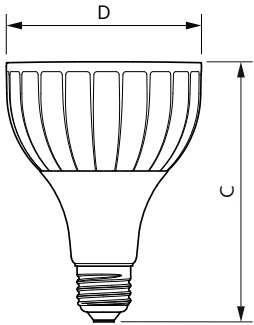

Product data

General Information	
Cap base	E27 [E27]
EU RoHS compliant	Yes
Nominal lifetime (nom.)	25000 h
Switching cycle	50,000X
Technical type	32-50W
Light Technical	
Colour Code	830 [CCT of 3,000 K]
Technical Beam Angle (Nom)	30 °
Lamp Luminous Flux 25°C EL (Nom)	3000 lm
Colour Designation	White (WH)
Colour Temperature, horizontal (Nom)	3000 K
Lamp Luminous Efficacy EM (Nom)	93.00 lm/W
Colour consistency	<6
Colour Rendering Index,horiz (Nom)	82
LLMF at end of nominal lifetime (nom.)	70 %
Operating and Electrical	
Input frequency	50 to 60 Hz

Power (Rated) (Nom)	32 W
Lamp current (nom.)	160 mA
Wattage equivalent	50 W
Starting time (nom.)	0.5 s
Warm-up time to 60% light (nom.)	0.5 s
Power factor (nom.)	0.9
Voltage (Nom)	220-240 V
Temperature	
T-Case maximum (nom.)	79 °C
Controls and Dimming	
Dimmable	No
Approval and Application	
Energy efficiency label (EEL)	A+
Suitable for accent lighting	Yes
Energy consumption kWh/1,000 hours	32 kWh

Numerator – packs per outer box	6
SAP material	929001354708
SAP net weight (piece)	0.410 kg

Dimensional drawing

PAR30L 220-240V 32-70W 30D 3000K E27 ND

Product	D	C
Master LED PAR30L 32W 30D 830	95.5 mm	129 mm