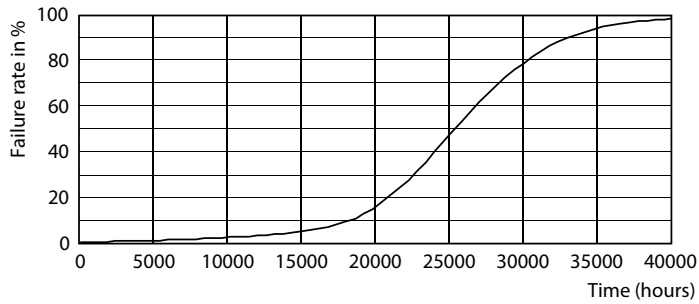

Product data

General Information	
Cap base	E27 [E27]
EU RoHS compliant	Yes
Nominal lifetime (nom.)	25000 h
Switching cycle	50,000X
Technical type	32-50W
Light Technical	
Colour Code	830 [CCT of 3,000 K]
Technical Beam Angle (Nom)	30 °
Lamp Luminous Flux 25°C EL (Nom)	3000 lm
Colour Designation	White (WH)
Colour Temperature, horizontal (Nom)	3000 K
Lamp Luminous Efficacy EM (Nom)	93.00 lm/W
Colour consistency	<6
Colour Rendering Index,horiz (Nom)	82
LLMF at end of nominal lifetime (nom.)	70 %
Operating and Electrical	
Input frequency	50 to 60 Hz

Photometric data

LEDspot PAR30L E27 3000K 30D

LEDspot PAR30L E27 3000K 30D

LEDspot PAR30L E27 3000K 30D

MASTER LEDspot PAR High Lumen

Lifetime

LEDspot MAS 37W E27 PAR30L 830 15D ND

LEDspot MAS 37W E27 PAR30L 830 15D ND