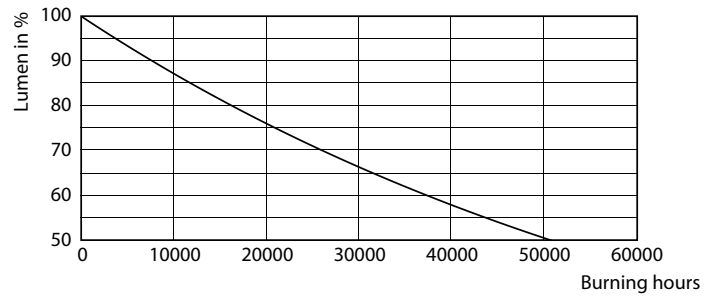

Product data

General Information	
Cap base	E27 [E27]
EU RoHS compliant	Yes
Nominal lifetime (nom.)	25000 h
Switching cycle	50,000X
Technical type	32-50W
Light Technical	
Colour Code	830 [CCT of 3,000 K]
Technical Beam Angle (Nom)	30 °
Lamp Luminous Flux 25°C EL (Nom)	3000 lm
Colour Designation	White (WH)
Colour Temperature, horizontal (Nom)	3000 K
Lamp Luminous Efficacy EM (Nom)	93.00 lm/W
Colour consistency	<6
Colour Rendering Index,horiz (Nom)	82
LLMF at end of nominal lifetime (nom.)	70 %
Operating and Electrical	
Input frequency	50 to 60 Hz

Power (Rated) (Nom)	32 W
Lamp current (nom.)	160 mA
Wattage equivalent	50 W
Starting time (nom.)	0.5 s
Warm-up time to 60% light (nom.)	0.5 s
Power factor (nom.)	0.9
Voltage (Nom)	220-240 V
Temperature	
T-Case maximum (nom.)	79 °C
Controls and Dimming	
Dimmable	No
Approval and Application	
Energy efficiency label (EEL)	A+
Suitable for accent lighting	Yes
Energy consumption kWh/1,000 hours	32 kWh

Photometric data

LEDspot PAR30L E27 3000K 30D

LEDspot PAR30L E27 3000K 30D

LEDspot PAR30L E27 3000K 30D

MASTER LEDspot PAR High Lumen

Lifetime

LEDspot MAS 37W E27 PAR30L 830 15D ND

LEDspot MAS 37W E27 PAR30L 830 15D ND