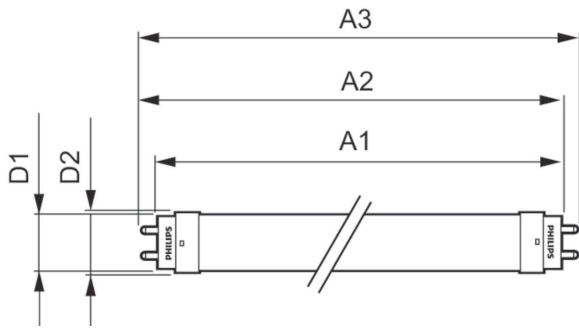

### Product data

General Information		Voltage (Nom)	
Cap base	G13 [ Medium Bi-Pin Fluorescent]	220–240 V	
EU RoHS compliant	Yes	Temperature	
Nominal lifetime (nom.)	15000 h	T-ambient (max.)	45 °C
Switching cycle	50,000X	T-ambient (min.)	-20 °C
Light Technical		T storage (max.)	65 °C
Colour Code	730 [ CCT of 3,000 K]	T storage (min.)	-40 °C
Technical Beam Angle (Nom)	240 °	T-Case maximum (nom.)	65 °C
Lamp Luminous Flux 25°C EL (Nom)	950 lm	Controls and Dimming	
Colour Designation	White (WH)	Dimmable	No
Colour Temperature, horizontal (Nom)	3000 K	Mechanical and Housing	
Lamp Luminous Efficacy EM (Nom)	95.00 lm/W	Product length	600 mm
Colour consistency	<7	Approval and Application	
Colour Rendering Index, horiz (Nom)	70	Energy efficiency label (EEL)	A+
LLMF at end of nominal lifetime (nom.)	70 %	Energy-saving product	Yes
Operating and Electrical		Approval marks	RoHS compliance KEMA Keur certificate
Input frequency	50 to 60 Hz	Energy consumption kWh/1,000 hours	10 kWh
Power (Rated) (Nom)	10 W	Product Data	
Starting time (nom.)	0.5 s	Full product code	871869668766600
Warm-up time to 60% light (nom.)	0.5 s		
Power factor (nom.)	0.5		

# Essential LEDtube

Order product name	LEDtube HO 600mm 10W 730 T8 AP I G
EAN/UPC – product	8718696687666
Order code	929001299908
Numerator – quantity per pack	1
SAP numerator – packs per outer box	10

Material no. (12 NC)	929001299908
Net Weight (Piece)	0.120 kg

## Dimensional drawing

TLED 220-240V 10-18W 3000K G13 EcoFit

Product	D1	D2	A1	A2	A3
LEDtube HO 600mm 10W 730 T8 AP I G	25.7 mm	28 mm	588.5 mm	595.5 mm	602.5 mm