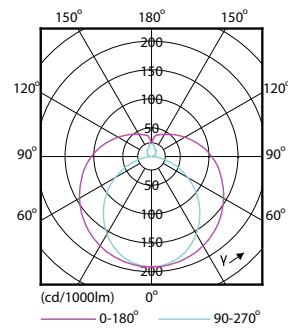

LEDtube HO 20W G13 730 T8 AP I G

General Uniform Lighting

LEDtube HO 10W G13 730 T8 AP I G