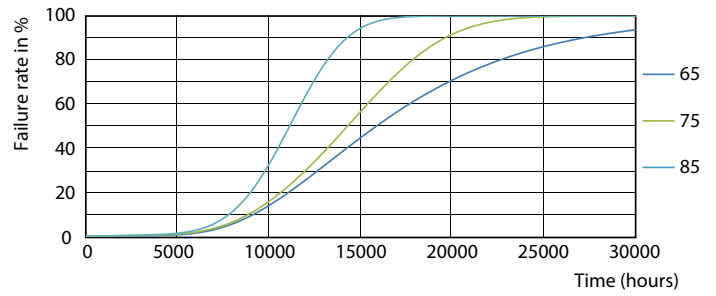

Essential LEDtube

Lifetime