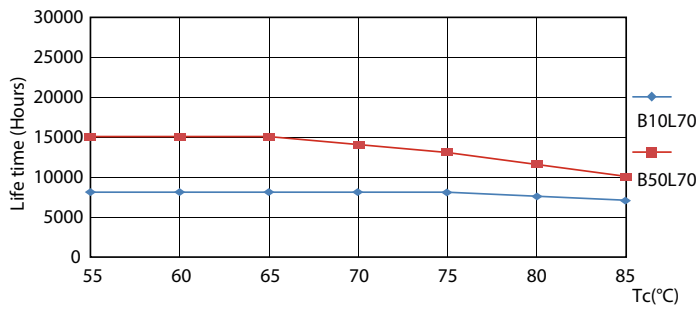

LEDtube HO 20W G13 730 T8 AP I G