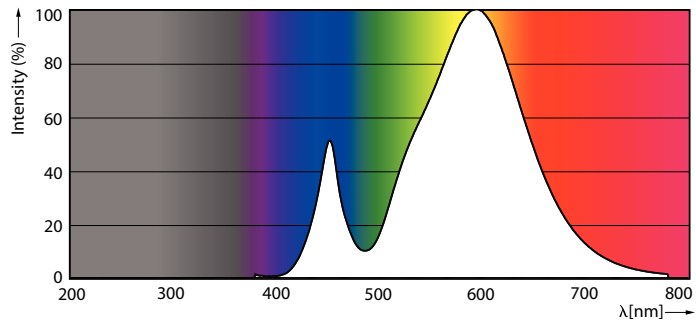

Photometric data

LEDtube HO 20W G13 730 T8 AP I G