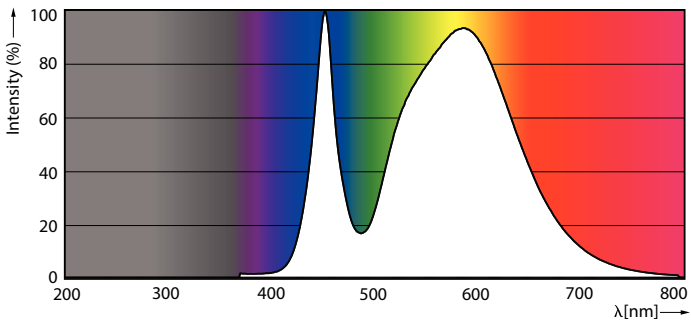

Product data

General Information		Voltage (Nom)	
Cap base	G13 [Medium Bi-Pin Fluorescent]	220-240 V	
EU RoHS compliant	Yes	Temperature	
Nominal lifetime (nom.)	15000 h	T-ambient (max.)	45 °C
Switching cycle	50,000X	T-ambient (min.)	-20 °C
Light Technical		T storage (max.)	65 °C
Colour Code	740 [CCT of 4,000 K]	T storage (min.)	-40 °C
Technical Beam Angle (Nom)	240 °	T-Case maximum (nom.)	65 °C
Lamp Luminous Flux 25°C EL (Nom)	2100 lm	Controls and Dimming	
Colour Designation	Cool White (CW)	Dimmable	No
Colour Temperature, horizontal (Nom)	4000 K	Mechanical and Housing	
Lamp Luminous Efficacy EM (Nom)	105.00 lm/W	Product length	1200 mm
Colour consistency	<7	Approval and Application	
Colour Rendering Index, horiz (Nom)	70	Energy efficiency label (EEL)	A+
LLMF at end of nominal lifetime (nom.)	70 %	Energy-saving product	Yes
Operating and Electrical		Approval marks	RoHS compliance KEMA Keur certificate
Input frequency	50 to 60 Hz	Energy consumption kWh/1,000 hours	20 kWh
Power (Rated) (Nom)	20 W	Product Data	
Starting time (nom.)	0.5 s	Full product code	871869667434500
Warm-up time to 60% light (nom.)	0.5 s		
Power factor (nom.)	0.5		

Dimensional drawing

A3

Product	D1	D2	A1	A2	A3
LEDtube HO 1200mm 20W 740 T8 AP I G	25.7 mm	28 mm	1198 mm	1205 mm	1212 mm

TLED Ecofit APR HO 1200mm 4ft T8 220-240

Photometric data

LEDtube HO 20W G13 740 T8 AP I G