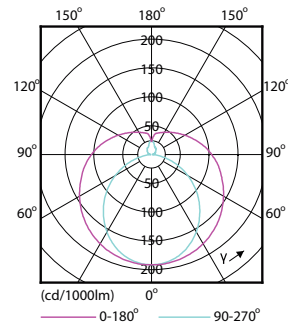

Product data

General Information		Voltage (Nom)	
Cap base	G13 [Medium Bi-Pin Fluorescent]	220-240 V	
EU RoHS compliant	Yes	Temperature	
Nominal lifetime (nom.)	15000 h	T-ambient (max.)	45 °C
Switching cycle	50,000X	T-ambient (min.)	-20 °C
Light Technical		T storage (max.)	65 °C
Colour Code	740 [CCT of 4,000 K]	T storage (min.)	-40 °C
Technical Beam Angle (Nom)	240 °	T-Case maximum (nom.)	65 °C
Lamp Luminous Flux 25°C EL (Nom)	2100 lm	Controls and Dimming	
Colour Designation	Cool White (CW)	Dimmable	No
Colour Temperature, horizontal (Nom)	4000 K	Mechanical and Housing	
Lamp Luminous Efficacy EM (Nom)	105.00 lm/W	Product length	1200 mm
Colour consistency	<7	Approval and Application	
Colour Rendering Index, horiz (Nom)	70	Energy efficiency label (EEL)	A+
LLMF at end of nominal lifetime (nom.)	70 %	Energy-saving product	Yes
Operating and Electrical		Approval marks	RoHS compliance KEMA Keur certificate
Input frequency	50 to 60 Hz	Energy consumption kWh/1,000 hours	20 kWh
Power (Rated) (Nom)	20 W	Product Data	
Starting time (nom.)	0.5 s	Full product code	871869667434500
Warm-up time to 60% light (nom.)	0.5 s		
Power factor (nom.)	0.5		

Dimensional drawing

A3

Product	D1	D2	A1	A2	A3
LEDtube HO 1200mm 20W 740 T8 AP I G	25.7 mm	28 mm	1198 mm	1205 mm	1212 mm

TLED Ecofit APR HO 1200mm 4ft T8 220-240

Photometric data

LEDtube HO 20W G13 740 T8 AP I G