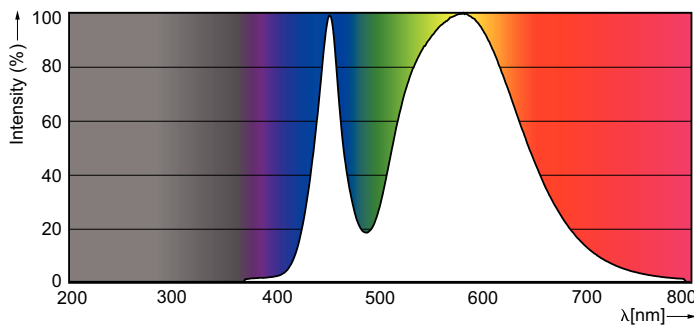

LEDtube 600mm 8W 740 T8 CN I G

LEDtube 600mm 8W 765 T8 CN I G

LEDtube 600mm 8W G13 T8 740 800lm AP C G