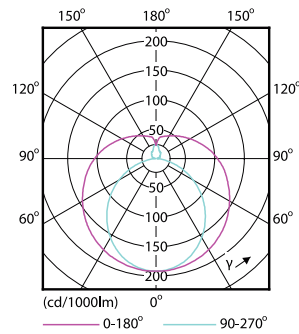

Product data

General Information	
Cap base	G13 [Medium Bi-Pin Fluorescent]
EU RoHS compliant	Yes
Nominal lifetime (nom.)	15000 h
Switching cycle	50,000X
Light Technical	
Colour Code	740 [CCT of 4,000 K]
Technical Beam Angle (Nom)	240 °
Lamp Luminous Flux 25°C EL (Nom)	800 lm
Colour Designation	Cool White (CW)
Colour Temperature, horizontal (Nom)	4000 K
Lamp Luminous Efficacy EM (Nom)	100.00 lm/W
Colour consistency	<7
Colour Rendering Index, horiz (Nom)	73
LLMF at end of nominal lifetime (nom.)	70 %
Operating and Electrical	
Input frequency	50 to 60 Hz
Power (Rated) (Nom)	8 W
Starting time (nom.)	0.5 s
Warm-up time to 60% light (nom.)	0.5 s
Power factor (nom.)	0.5

Numerator – packs per outer box	20
SAP material	929001184738
SAP net weight (piece)	0.124 kg

Dimensional drawing

A3

Product	D1	D2	A1	A2	A3	C	D
LEDtube 600mm	25.68	28	588.5	595.5	602.5	602.5	27.8
8W 740 T8 AP I G	mm	mm	mm	mm	mm	mm	mm

TLED 600mm 2ft T8 8W-18W 4000K G13 ND

Photometric data

LEDtube 600mm 8W 740 T8 CN I G

LEDtube 600mm 8W 765 T8 CN I G

LEDtube 600mm 8W G13 T8 740 800lm AP C G

Essential LEDtube

Lifetime

LEDtube 16W G13 740 T8 AP I G