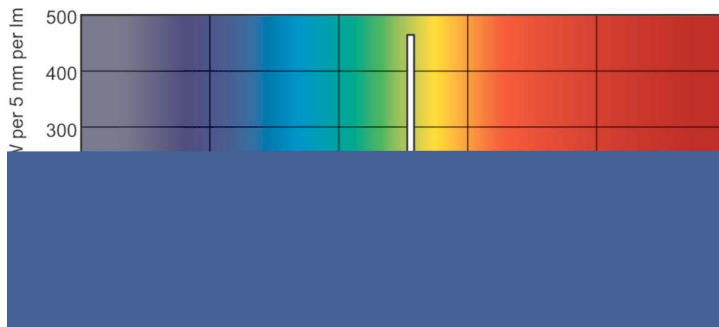

Warnings and Safety

- 20,000 hours lifetime (50% survival point, 3 hour cycle) with preheat ballast which is ENEC compliant. Lifetime performance may differ on non-ENEC compliant ballasts.

Product data

General Information		Colour Rendering Index,horiz (Max)	
Cap base	G5 [G5]	Colour Rendering Index,horiz (Min)	85
Life to 50% failures preheat (nom.)	20000 h	Colour Rendering Index,horiz (Nom)	80
LSF preheat 2,000 hours rated	98 %	LLMF 2000 h Rated	82
LSF preheat 4,000 hours rated	97 %	LLMF 4000 h Rated	94 %
LSF preheat 6,000 hours rated	95 %	LLMF 6000 h Rated	92 %
LSF preheat 8,000 hours rated	93 %	LLMF 8000 h Rated	91 %
LSF preheat 16,000 hours rated	70 %	LLMF 12000 h Rated	90 %
LSF preheat 20,000 hours rated	50 %	LLMF 16000 h Rated	88 %
		LLMF 20000 h Rated	87 %
			86 %
Light Technical		Operating and Electrical	
Colour Code	865 [CCT of 6,500 K]	Power (Rated) (Nom)	14 W
Lamp Luminous Flux 25°C EL (Nom)	1260 lm	Lamp current (nom.)	0.170 A
Lamp Luminous Flux (Nom)	1200 lm		
Colour Designation	Cool Daylight	Temperature	
Luminous Efficacy (@ Max Lumen, Rated) (Nom)	90 lm/W	Design temperature (nom.)	30 °C
Colour Temperature, horizontal (Nom)	6500 K		
Lamp Luminous Efficacy EM (Nom)	84 lm/W		

Dimensional drawing

TL5 ESS 14W/865

Product	D (max)	A (max)	B (max)	B (min)	C (max)
TL5 Essential 14W/865 1SL/40	17.0 mm	549.0 mm	556.1 mm	553.7 mm	563.2 mm

Photometric data

LDPO_TL5ESS8_ESS_865-Spectral power distribution Colour