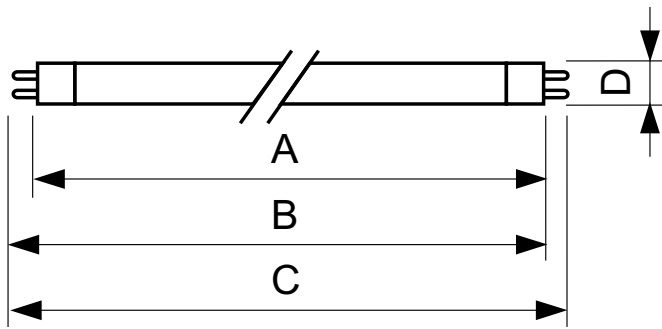

TL5 Essential HE Super 80

Controls and Dimming

Dimmable	No
----------	----

Approval and Application

Energy efficiency label (EEL)	A
Mercury (Hg) content (nom.)	2.0 mg
Energy consumption kWh/1,000 hours	15 kWh

Product Data

Full product code	871150057035255
-------------------	-----------------

Order product name	TL5 Essential 14W/865 1SL/40
EAN/UPC – product	8711500570352
Order code	927925986558
Numerator – quantity per pack	1
Numerator – packs per outer box	40
SAP material	927925986558
SAP net weight (piece)	47.500 g

Dimensional drawing

TL5 ESS 14W/865

Product	D (max)	A (max)	B (max)	B (min)	C (max)
TL5 Essential 14W/865 1SL/40	17.0 mm	549.0 mm	556.1 mm	553.7 mm	563.2 mm

Photometric data

LDPO_TL5ESS8_ESS_865-Spectral power distribution Colour