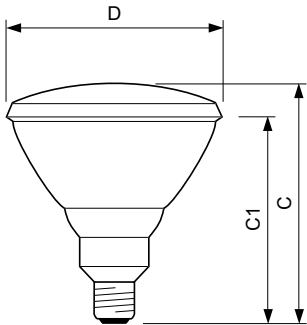

PAR38

PAR38 120W E27 115V SP 1CT/12

Pressed-glass 121 mm diameter reflector lamps of high luminous intensity

Product data

General Information	
Cap base	E27/51 [E27/51]
Burning Position	UNIVERSAL [Any/Universal]
Nominal lifetime (nom.)	2000 h

Light Technical	
Technical Beam Angle (Nom)	12 °
Luminous intensity (max.)	10500 cd
Beam description	Spot
Colour Temperature, horizontal (Nom)	2700 K

Operating and Electrical	
Power (Rated) (Nom)	120 W
Starting time (nom.)	0.0 s
Voltage (Nom)	115 V

Approval and Application	
Energy efficiency label (EEL)	Not applicable

Product Data	
Full product code	871016314426900
Order product name	PAR38 120W E27 115V SP 1CT/12
EAN/UPC – product	8710163144269
Order code	923822334481
SAP numerator – quantity per pack	1
Numerator – packs per outer box	12
SAP material	923822334481
SAP net weight (piece)	310.000 g

PAR38

Dimensional drawing

Product	D	C (max)
PAR38 120W E27 115V SP 1CT/12	121 mm	134 mm

PAR38 120W E27/51 115V SP

Photometric data

LDLD_IPAR38-E_120W_SP-Light distribution diagram