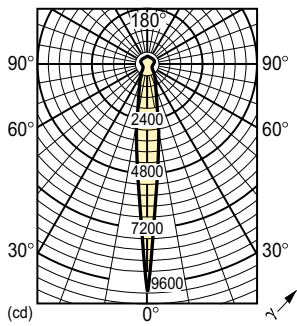

PAR38

PAR38 120W E27 115V SP 1CT/12

Pressed-glass 121 mm diameter reflector lamps of high luminous intensity

Product data

General Information	
Cap base	E27/51 [E27/51]
Burning Position	UNIVERSAL [Any/Universal]
Nominal lifetime (nom.)	2000 h

Light Technical	
Technical Beam Angle (Nom)	12 °
Luminous intensity (max.)	10500 cd
Beam description	Spot
Colour Temperature, horizontal (Nom)	2700 K

Operating and Electrical	
Power (Rated) (Nom)	120 W
Starting time (nom.)	0.0 s
Voltage (Nom)	115 V

PAR38

Dimensional drawing

Product	D	C (max)
PAR38 120W E27 115V SP 1CT/12	121 mm	134 mm

PAR38 120W E27/51 115V SP

Photometric data

LDLD_IPAR38-E_120W_SP-Light distribution diagram