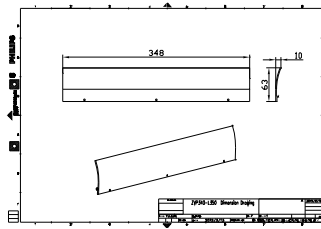

### Product data

General Information		Order product name	
Material	Aluminum	ZVP340 L35 glare shield (24 pcs)	
Colour	Dark Grey	Order code	911401756432
		Numerator – quantity per pack	1
		SAP numerator – packs per outer box	1
		Material no. (12 NC)	911401756432
		Net Weight (Piece)	2.499 kg
Mechanical and Housing			
Overall length	348 mm		
Overall width	10 mm		
Overall height	63 mm		
Product Data			
Full product code	911401756432		

## Dimensional drawing