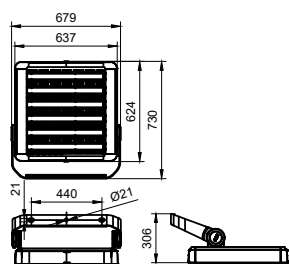

SportsStar-BVP621/BVP622/EVP622

Overall length	680 mm
Overall width	730 mm
Overall height	307 mm
Colour	White

Approval and Application

Ingress protection code	IP66 [Dust penetration-protected, jet-proof]
Mech. impact protection code	IK08 [5 J vandal-protected]
Surge protection (common/differential)	-

Power consumption tolerance	+/-10%
-----------------------------	--------

Application Conditions

Ambient temperature range	-40 to +50 °C
---------------------------	---------------

Product Data

Full product code	911401596751
Order product name	BVP622 LED850/957 900W S5 DMX GM O
Order code	911401596751
SAP numerator – quantity per pack	1
Numerator – packs per outer box	1
Material no. (12 NC)	911401596751
SAP net weight (piece)	21.999 kg

Dimensional drawing

BVP621/BVP622/EVP622 SportsStar