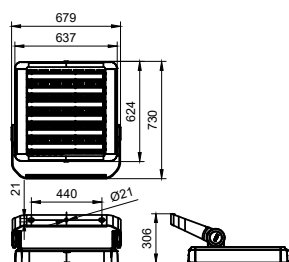

SportsStar-BVP621/BVP622/EVP622

Overall length	680 mm
Overall width	730 mm
Overall height	307 mm
Colour	White

Approval and Application

Ingress protection code	IP66 [Dust penetration-protected, jet-proof]
Mech. impact protection code	IK08 [5 J vandal-protected]
Surge protection (common/differential)	-

Power consumption tolerance	+/-10%
-----------------------------	--------

Application Conditions

Ambient temperature range	-40 to +50 °C
---------------------------	---------------

Product Data

Full product code	911401596551
Order product name	BVP622 LED850/957 900W NB DMX GM O
Order code	911401596551
SAP numerator – quantity per pack	1
Numerator – packs per outer box	1
Material no. (12 NC)	911401596551
SAP net weight (piece)	21.999 kg

Dimensional drawing

BVP621/BVP622/EVP622 SportsStar