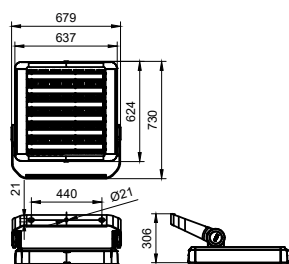

SportsStar-BVP621/BVP622/EVP622

Overall length	680 mm
Overall width	730 mm
Overall height	307 mm
Colour	White

Approval and Application

Ingress protection code	IP66 [Dust penetration-protected, jet-proof]
Mech. impact protection code	IK08 [5 J vandal-protected]
Surge protection (common/differential)	-

Power consumption tolerance	+/-10%
-----------------------------	--------

Application Conditions

Ambient temperature range	-40 to +50 °C
---------------------------	---------------

Product Data

Full product code	911401596451
Order product name	BVP622 LED922/857 900W S7 GM 5C O
Order code	911401596451
SAP numerator – quantity per pack	1
Numerator – packs per outer box	1
Material no. (12 NC)	911401596451
SAP net weight (piece)	21.999 kg

Dimensional drawing

BVP621/BVP622/EVP622 SportsStar