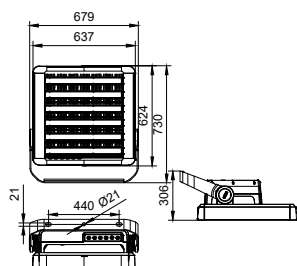

SportsStar-BVP621/BVP622/EVP622

Overall length	680 mm
Overall width	730 mm
Overall height	307 mm
Colour	White and grey

Approval and Application

Ingress protection code	IP66 [Dust penetration-protected, jet-proof]
Mech. impact protection code	IK08 [5 J vandal-protected]

Application Conditions

Ambient temperature range	-40 to +50 °C
Maximum dimming level	10%

Product Data

Full product code	911401595151
Order product name	BVP621 LED1028/730 900W AWB PSD GM O
Order code	911401595151
SAP numerator – quantity per pack	1
Numerator – packs per outer box	1
Material no. (12 NC)	911401595151
SAP net weight (piece)	35.999 kg

Dimensional drawing

BVP621/BVP622/EVP622 SportsStar