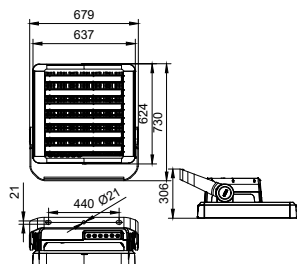

Overall length	680 mm
Overall width	730 mm
Overall height	307 mm
Colour	White and grey

Approval and Application

Ingress protection code	IP66 [Dust penetration-protected, jet-proof]
Mech. impact protection code	IK08 [5 J vandal-protected]

Application Conditions

Ambient temperature range	-40 to +50 °C
Maximum dimming level	10%

Product Data

Full product code	911401595051
Order product name	BVP621 LED1028/730 900W NB PSD GM O
Order code	911401595051
SAP numerator – quantity per pack	1
Numerator – packs per outer box	1
Material no. (12 NC)	911401595051
SAP net weight (piece)	35.999 kg

Dimensional drawing

BVP621/BVP622/EVP622 SportsStar