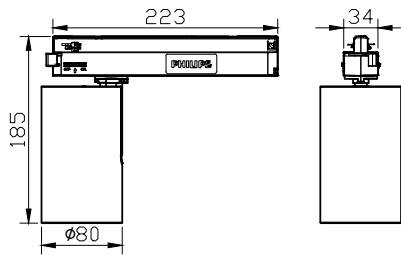

Truefashion Projector GCGM

Mechanical and Housing

Housing material	Aluminium
Reflector material	-
Optic material	Polymethyl methacrylate
Optical cover/lens material	Polymethyl methacrylate
Fixation material	Aluminium
Optical cover/lens finish	Clear
Overall length	223 mm
Overall height	185 mm
Overall diameter	80 mm
Colour	Black

Approval and Application

Ingress protection code	IP20 [Finger-protected]
Mech. impact protection code	-

Initial Performance (IEC Compliant)

Initial luminous flux	1953.45 lm
Luminous flux tolerance	+/-10%
Initial LED luminaire efficacy	44.6 lm/W
Lamp colour temperature	3000 K
Colour Rendering Index	>80
Initial chromaticity	(0.422, 0.386) SDCM<3
Initial input power	43.8 W

Power consumption tolerance	+/-10%

Over Time Performance (IEC Compliant)

Median useful life L70B50	50000 h
Median useful life L80B50	38700 h
Median useful life L90B50	18200 h

Application Conditions

Ambient temperature range	-20 to +35 °C
Maximum dimming level	Not applicable
Suitable for random switching	No

Product Data

Full product code	911401548361
Order product name	ST700T LED40 930PC PSU MB 1C BK HB
Order code	911401548361
SAP numerator – quantity per pack	1
Numerator – packs per outer box	1
SAP material	911401548361
SAP net weight (piece)	0.599 kg

Dimensional drawing

ST700T Truefashion Projector GCGM