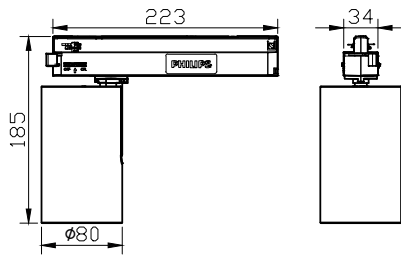

Truefashion Projector GCGM

Mechanical and Housing

Housing material	Aluminium
Reflector material	-
Optic material	Polymethyl methacrylate
Optical cover/lens material	Polymethyl methacrylate
Fixation material	Aluminium
Optical cover/lens finish	Clear
Overall length	223 mm
Overall height	185 mm
Overall diameter	80 mm
Colour	White

Approval and Application

Ingress protection code	IP20 [Finger-protected]
Mech. impact protection code	-

Initial Performance (IEC Compliant)

Initial luminous flux	3299.16 lm
Luminous flux tolerance	+/-10%
Initial LED luminaire efficacy	75.3 lm/W
Lamp colour temperature	3000 K
Colour Rendering Index	>90
Initial chromaticity	(0.422, 0.386) SDCM<3
Initial input power	43.8 W

Power consumption tolerance	+/-10%

Over Time Performance (IEC Compliant)

Median useful life L70B50	50000 h
Median useful life L80B50	38700 h
Median useful life L90B50	18200 h

Application Conditions

Ambient temperature range	-20 to +35 °C
Maximum dimming level	Not applicable
Suitable for random switching	No

Product Data

Full product code	911401547661
Order product name	ST700T LED40 930PC PSU MB 1C WH
Order code	911401547661
Numerator – quantity per pack	1
Numerator – packs per outer box	1
SAP material	911401547661
SAP net weight (piece)	0.599 kg

Dimensional drawing

ST700T Truefashion Projector GCGM