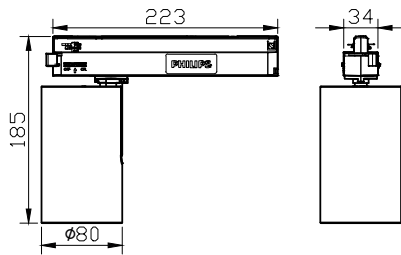

Truefashion Projector GCGM

Mechanical and Housing

Housing material	Aluminium
Reflector material	-
Optic material	Polymethyl methacrylate
Optical cover/lens material	Polymethyl methacrylate
Fixation material	Aluminium
Optical cover/lens finish	Clear
Overall length	223 mm
Overall height	185 mm
Overall diameter	80 mm
Colour	White

Approval and Application

Ingress protection code	IP20 [Finger-protected]
Mech. impact protection code	-

Initial Performance (IEC Compliant)

Initial luminous flux (system flux)	2684.72 lm
Luminous flux tolerance	+/-10%
Initial LED luminaire efficacy	70.5 lm/W
Lamp colour temperature	3000 K
Colour Rendering Index	>90
Initial chromaticity	(0.422, 0.386) SDCM<3
Initial input power	38.1 W

Power consumption tolerance	+/-10%

Over Time Performance (IEC Compliant)

Median useful life L70B50	50000 h
Median useful life L80B50	45000 h
Median useful life L90B50	21200 h

Application Conditions

Ambient temperature range	-20 to +35 °C
Maximum dimming level	Not applicable
Suitable for random switching	No

Product Data

Full product code	911401547261
Order product name	ST700T LED30 930PC PSU MB 1C WH
Order code	911401547261
SAP numerator – quantity per pack	1
Numerator – packs per outer box	1
Material no. (12 NC)	911401547261
SAP net weight (piece)	0.599 kg

Dimensional drawing

ST700T Truefashion Projector GCGM