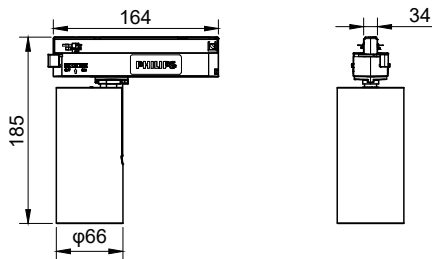

Truefashion Projector GCGM

Mechanical and Housing

Housing material	Aluminium
Reflector material	-
Optic material	Polymethyl methacrylate
Optical cover/lens material	Polymethyl methacrylate
Fixation material	Aluminium
Optical cover/lens finish	Clear
Overall length	164 mm
Overall height	185 mm
Overall diameter	66 mm
Colour	Black

Approval and Application

Ingress protection code	IP20 [Finger-protected]
Mech. impact protection code	-

Initial Performance (IEC Compliant)

Initial luminous flux	1604.8 lm
Luminous flux tolerance	+/-10%
Initial LED luminaire efficacy	72.1 lm/W
Lamp colour temperature	3000 K
Colour Rendering Index	>90
Initial chromaticity	(0.422, 0.386) SDCM<3
Initial input power	22.3 W

Power consumption tolerance	+/-10%

Over Time Performance (IEC Compliant)

Median useful life L70B50	50000 h
Median useful life L80B50	50000 h
Median useful life L90B50	32600 h

Application Conditions

Ambient temperature range	-20 to +35 °C
Maximum dimming level	Not applicable
Suitable for random switching	No

Product Data

Full product code	911401546961
Order product name	ST700T LED20 930PC PSU NB 1C BK
Order code	911401546961
SAP numerator – quantity per pack	1
Numerator – packs per outer box	1
SAP material	911401546961
SAP net weight (piece)	0.449 kg

Dimensional drawing

ST700T Truefashion Projector GCGM