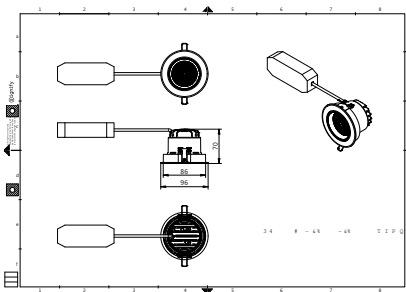

Approval and Application	
Ingress protection code	IP20 [Finger-protected]
Mech. impact protection code	-

Truefashion Projector GCGM

Initial Performance (IEC Compliant)

Initial luminous flux	1586 lm
Luminous flux tolerance	+/-10%
Initial LED luminaire efficacy	75 lm/W
Lamp colour temperature	3000 K
Colour Rendering Index	>90
Initial input power	21 W
Power consumption tolerance	+/-10%

Application Conditions

Ambient temperature range	-15 to +35 °C
---------------------------	---------------

Product Data

Full product code	911401520371
Order product name	RS700B LED20 930PW PSU WB BK
Order code	911401520371
SAP numerator – quantity per pack	1
Numerator – packs per outer box	1
SAP material	911401520371
SAP net weight (piece)	0.330 kg

Dimensional drawing

Spotlight/ projector LED