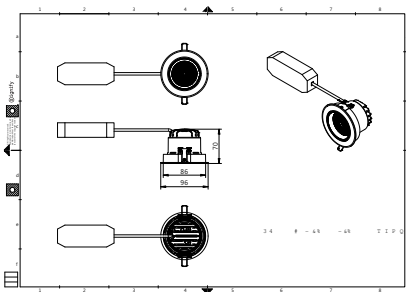

Controls and Dimming	
Dimmable	No
Mechanical and Housing	
Housing material	Aluminium
Optical cover/lens material	Polymethyl methacrylate
Optical cover/lens finish	-
Overall height	70 mm
Overall diameter	96 mm
Colour	White RAL 9003
Approval and Application	
Ingress protection code	IP20 [Finger-protected]
Mech. impact protection code	-

Application Conditions

Ambient temperature range	-15 to +35 °C
---------------------------	---------------

Product Data

Full product code	911401519671
Order product name	RS700B LED20 830 PSU WB WH YM
Order code	911401519671
Numerator – quantity per pack	1
SAP numerator – packs per outer box	1
Material no. (12 NC)	911401519671
Net Weight (Piece)	0.330 kg

Dimensional drawing

Spotlight/ projector LED