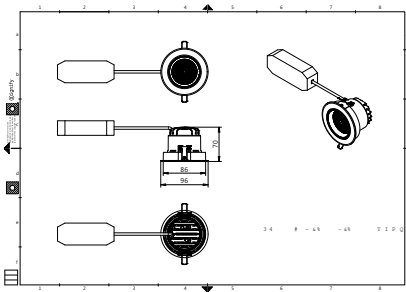

Application Conditions

Ambient temperature range	-15 to +35 °C
---------------------------	---------------

Product Data

Full product code	911401519271
Order product name	RS700B LED10 830 PSU MB BK EB YM
Order code	911401519271
SAP numerator – quantity per pack	1
Numerator – packs per outer box	1
Material no. (12 NC)	911401519271
SAP net weight (piece)	0.400 kg

Dimensional drawing

Spotlight/ projector LED