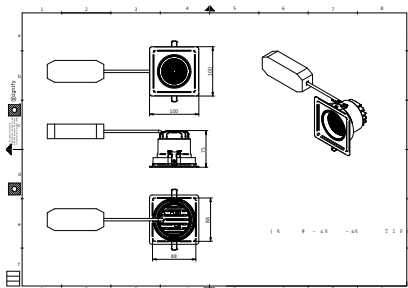

Truefashion Projector GCGM

Mech. impact protection code	-
Initial Performance (IEC Compliant)	
Initial luminous flux	1685 lm
Luminous flux tolerance	+/-10%
Initial LED luminaire efficacy	79 lm/W
Lamp colour temperature	3000 K
Colour Rendering Index	>90
Initial input power	21 W
Power consumption tolerance	+/-10%
Application Conditions	
Ambient temperature range	-15 to +35 °C

Product Data	
Full product code	911401518671
Order product name	GD700B LED20 930PW PSU MB BK
Order code	911401518671
Numerator – quantity per pack	1
Numerator – packs per outer box	1
SAP material	911401518671
SAP net weight (piece)	0.350 kg

Dimensional drawing

Spotlight/ projector LED