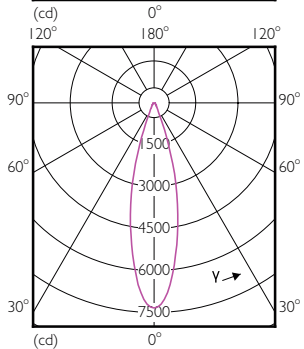

MASTER LEDspot PAR High Lumen

Order Code	Full Product Name	T-Case Maximum (Nom)
929001354808	Master LED PAR30L 32W 30D 840	79 °C
929001354908	Master LED PAR30L 32W 30D 857	79 °C
929001374308	Master LED PAR30L 40W 15D 827	90 °C
929001374408	Master LED PAR30L 40W 15D 830	90 °C
929001374508	Master LED PAR30L 40W 15D 840	90 °C
929001374608	Master LED PAR30L 40W 15D 857	90 °C
929001374708	Master LED PAR30L 40W 30D 827	90 °C
929001374808	Master LED PAR30L 40W 30D 830	90 °C
929001374908	Master LED PAR30L 40W 30D 840	90 °C
929001375008	Master LED PAR30L 40W 30D 857	90 °C