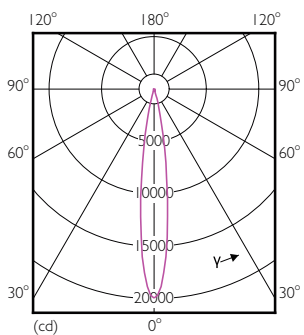

MASTER LEDspot PAR High Lumen

Order Code	Full Product Name	T-Case Maximum (Nom)
929001354808	Master LED PAR30L 32W 30D 840	79 °C
929001354908	Master LED PAR30L 32W 30D 857	79 °C
929001374308	Master LED PAR30L 40W 15D 827	90 °C
929001374408	Master LED PAR30L 40W 15D 830	90 °C
929001374508	Master LED PAR30L 40W 15D 840	90 °C
929001374608	Master LED PAR30L 40W 15D 857	90 °C
929001374708	Master LED PAR30L 40W 30D 827	90 °C
929001374808	Master LED PAR30L 40W 30D 830	90 °C
929001374908	Master LED PAR30L 40W 30D 840	90 °C
929001375008	Master LED PAR30L 40W 30D 857	90 °C