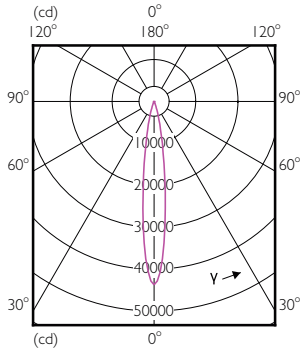

MASTER LEDspot PAR High Lumen