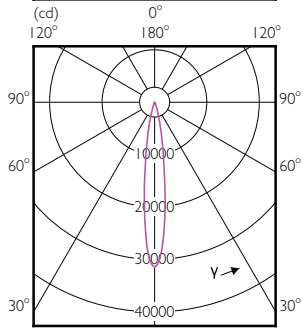

MASTER LEDspot PAR High Lumen

Order Code	Full Product Name	T-Case Maximum (Nom)
929001354808	Master LED PAR30L 32W 30D 840	79 °C
929001354908	Master LED PAR30L 32W 30D 857	79 °C
929001374308	Master LED PAR30L 40W 15D 827	90 °C
929001374408	Master LED PAR30L 40W 15D 830	90 °C
929001374508	Master LED PAR30L 40W 15D 840	90 °C
929001374608	Master LED PAR30L 40W 15D 857	90 °C
929001374708	Master LED PAR30L 40W 30D 827	90 °C
929001374808	Master LED PAR30L 40W 30D 830	90 °C
929001374908	Master LED PAR30L 40W 30D 840	90 °C
929001375008	Master LED PAR30L 40W 30D 857	90 °C