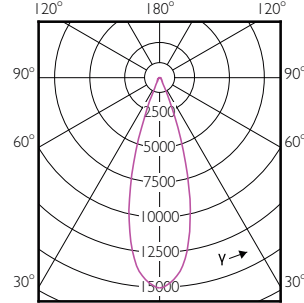

MASTER LEDspot PAR High Lumen