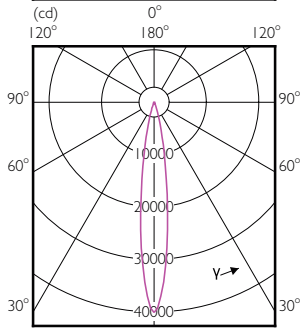

MASTER LEDspot PAR High Lumen