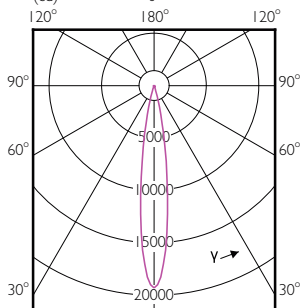

MASTER LEDspot PAR High Lumen

Order Code	Full Product Name	T-Case Maximum (Nom)
929001354808	Master LED PAR30L 32W 30D 840	79 °C
929001354908	Master LED PAR30L 32W 30D 857	79 °C
929001374308	Master LED PAR30L 40W 15D 827	90 °C
929001374408	Master LED PAR30L 40W 15D 830	90 °C
929001374508	Master LED PAR30L 40W 15D 840	90 °C
929001374608	Master LED PAR30L 40W 15D 857	90 °C
929001374708	Master LED PAR30L 40W 30D 827	90 °C
929001374808	Master LED PAR30L 40W 30D 830	90 °C
929001374908	Master LED PAR30L 40W 30D 840	90 °C
929001375008	Master LED PAR30L 40W 30D 857	90 °C