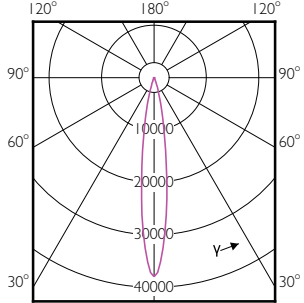

MASTER LEDspot PAR High Lumen