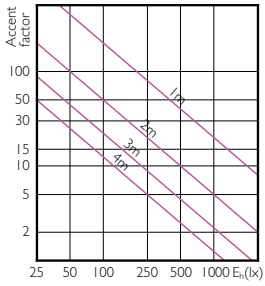

MASTER LEDspot PAR High Lumen

Accent Diagrams

LEDspot MAS 20W E27 PAR30L 830 15D ND