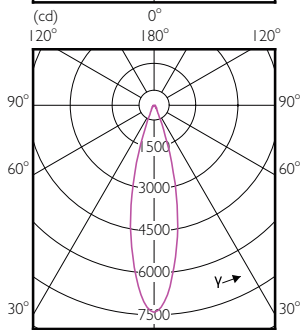

MASTER LEDspot PAR High Lumen

Order Code	Full Product Name	T-Case Maximum (Nom)
929001354808	Master LED PAR30L 32W 30D 840	79 °C
929001354908	Master LED PAR30L 32W 30D 857	79 °C
929001374308	Master LED PAR30L 40W 15D 827	90 °C
929001374408	Master LED PAR30L 40W 15D 830	90 °C
929001374508	Master LED PAR30L 40W 15D 840	90 °C
929001374608	Master LED PAR30L 40W 15D 857	90 °C
929001374708	Master LED PAR30L 40W 30D 827	90 °C
929001374808	Master LED PAR30L 40W 30D 830	90 °C
929001374908	Master LED PAR30L 40W 30D 840	90 °C
929001375008	Master LED PAR30L 40W 30D 857	90 °C