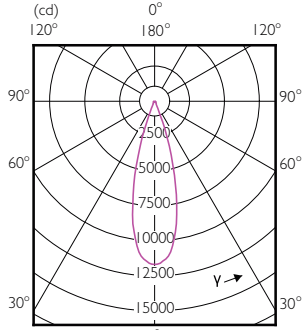

MASTER LEDspot PAR High Lumen

Order Code	Full Product Name	T-Case Maximum (Nom)
929001354808	Master LED PAR30L 32W 30D 840	79 °C
929001354908	Master LED PAR30L 32W 30D 857	79 °C
929001374308	Master LED PAR30L 40W 15D 827	90 °C
929001374408	Master LED PAR30L 40W 15D 830	90 °C
929001374508	Master LED PAR30L 40W 15D 840	90 °C
929001374608	Master LED PAR30L 40W 15D 857	90 °C
929001374708	Master LED PAR30L 40W 30D 827	90 °C
929001374808	Master LED PAR30L 40W 30D 830	90 °C
929001374908	Master LED PAR30L 40W 30D 840	90 °C
929001375008	Master LED PAR30L 40W 30D 857	90 °C