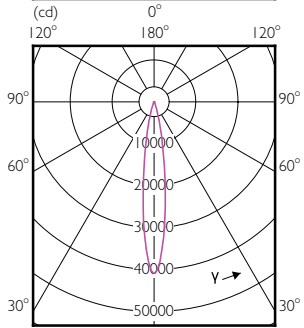

MASTER LEDspot PAR High Lumen