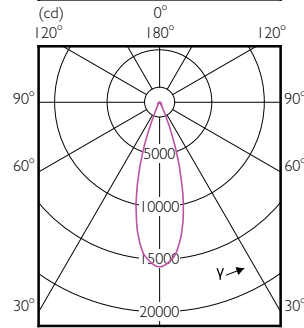

MASTER LEDspot PAR High Lumen