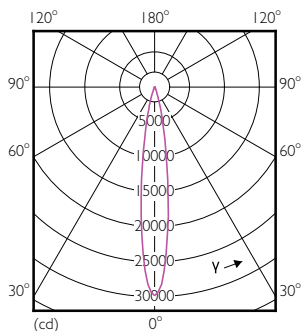

MASTER LEDspot PAR High Lumen

Order Code	Full Product Name	T-Case Maximum (Nom)
929001354808	Master LED PAR30L 32W 30D 840	79 °C
929001354908	Master LED PAR30L 32W 30D 857	79 °C
929001374308	Master LED PAR30L 40W 15D 827	90 °C
929001374408	Master LED PAR30L 40W 15D 830	90 °C
929001374508	Master LED PAR30L 40W 15D 840	90 °C
929001374608	Master LED PAR30L 40W 15D 857	90 °C
929001374708	Master LED PAR30L 40W 30D 827	90 °C
929001374808	Master LED PAR30L 40W 30D 830	90 °C
929001374908	Master LED PAR30L 40W 30D 840	90 °C
929001375008	Master LED PAR30L 40W 30D 857	90 °C