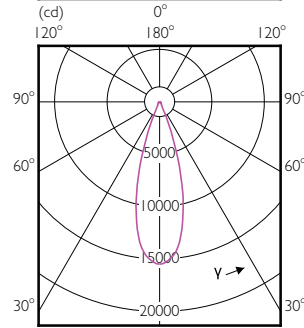

MASTER LEDspot PAR High Lumen