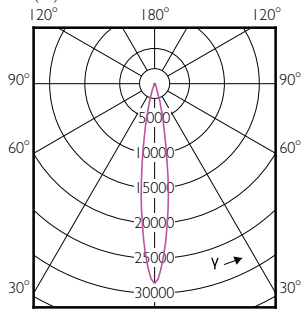

MASTER LEDspot PAR High Lumen

Order Code	Full Product Name	T-Case Maximum (Nom)
929001354808	Master LED PAR30L 32W 30D 840	79 °C
929001354908	Master LED PAR30L 32W 30D 857	79 °C
929001374308	Master LED PAR30L 40W 15D 827	90 °C
929001374408	Master LED PAR30L 40W 15D 830	90 °C
929001374508	Master LED PAR30L 40W 15D 840	90 °C
929001374608	Master LED PAR30L 40W 15D 857	90 °C
929001374708	Master LED PAR30L 40W 30D 827	90 °C
929001374808	Master LED PAR30L 40W 30D 830	90 °C
929001374908	Master LED PAR30L 40W 30D 840	90 °C
929001375008	Master LED PAR30L 40W 30D 857	90 °C