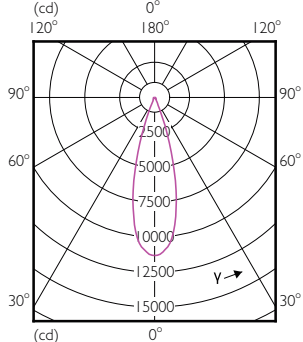

MASTER LEDspot PAR High Lumen

Order Code	Full Product Name	T-Case Maximum (Nom)
929001354808	Master LED PAR30L 32W 30D 840	79 °C
929001354908	Master LED PAR30L 32W 30D 857	79 °C
929001374308	Master LED PAR30L 40W 15D 827	90 °C
929001374408	Master LED PAR30L 40W 15D 830	90 °C
929001374508	Master LED PAR30L 40W 15D 840	90 °C
929001374608	Master LED PAR30L 40W 15D 857	90 °C
929001374708	Master LED PAR30L 40W 30D 827	90 °C
929001374808	Master LED PAR30L 40W 30D 830	90 °C
929001374908	Master LED PAR30L 40W 30D 840	90 °C
929001375008	Master LED PAR30L 40W 30D 857	90 °C