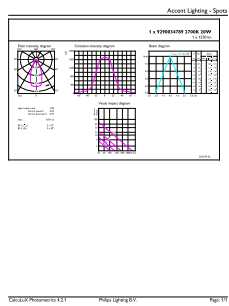

Product data

General information	
Cap base	G53 [G53]
EU RoHS compliant	Yes
Nominal lifetime (nom.)	40000 h
Switching cycle	50,000X
Light technical	
Colour Code	927 [CCT of 2,700 K]
Technical Beam Angle (Nom)	45 °
Lamp Luminous Flux 25°C EL (Nom)	1500 lm
Luminous intensity (nom.)	2100 cd
Colour Designation	Warm white (WW)
Colour Temperature, horizontal (Nom)	2700 K
Lamp Luminous Efficacy EM (Nom)	75.00 lm/W
Colour consistency	<4
Colour Rendering Index,horiz (Nom)	97
LLMF at end of nominal lifetime (nom.)	70 %

Order product name	MAS LEDExpertColor 20-100W 927 AR111 45D
EAN/UPC – product	8719514448797
Order code	929003478908
SAP numerator – quantity per pack	1
Numerator – packs per outer box	6
SAP material	929003478908
Net Weight (Piece)	0.162 kg

Dimensional drawing

MAS LEDExpertColor 20-100W 927 AR111 45D

Product	D	C
MAS LEDExpertColor 20-100W 927 AR111 45D	111 mm	62 mm

Photometric data

Accent Lighting Spots

Light Distribution Diagram

MASTER LEDspot ExpertColor AR111

Photometric data

Spectral Power Distribution Colour

Lifetime

Life Expectancy Diagram

Lumen Maintenance Diagram