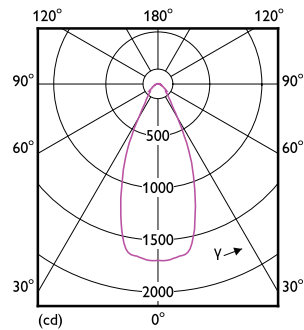

Dimensional drawing

MAS LEDExpertColor 20-100W 927 AR111 45D

Product	D	C
MAS LEDExpertColor 20-100W 927 AR111 45D	111 mm	62 mm

Photometric data

Accent Lighting Spots

Light Distribution Diagram

MASTER LEDspot ExpertColor AR111

Photometric data

Spectral Power Distribution Colour

Lifetime

Life Expectancy Diagram

Lumen Maintenance Diagram