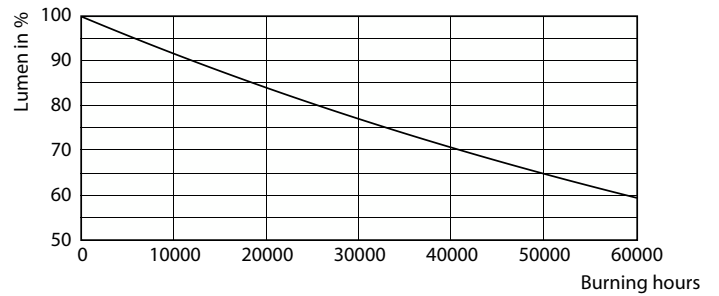

Product data

General information	
Cap base	G53 [G53]
EU RoHS compliant	Yes
Nominal lifetime (nom.)	40000 h
Switching cycle	50,000X
Light technical	
Colour Code	927 [CCT of 2,700 K]
Technical Beam Angle (Nom)	45 °
Lamp Luminous Flux 25°C EL (Nom)	1500 lm
Luminous intensity (nom.)	2100 cd
Colour Designation	Warm white (WW)
Colour Temperature, horizontal (Nom)	2700 K
Lamp Luminous Efficacy EM (Nom)	75.00 lm/W
Colour consistency	<4
Colour Rendering Index,horiz (Nom)	97
LLMF at end of nominal lifetime (nom.)	70 %

Photometric data

Spectral Power Distribution Colour

Lifetime

Life Expectancy Diagram

Lumen Maintenance Diagram