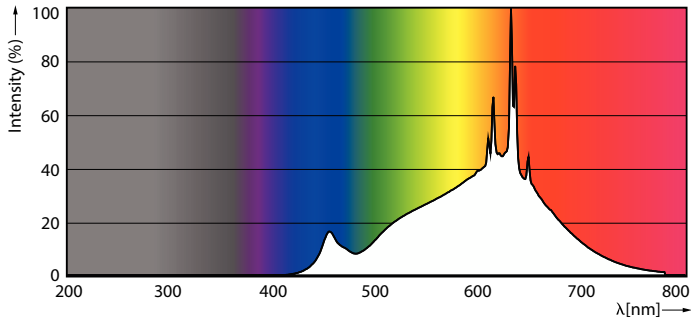

Product data

General information	
Cap base	G53 [G53]
EU RoHS compliant	Yes
Nominal lifetime (nom.)	40000 h
Switching cycle	50,000X
Light technical	
Colour Code	927 [CCT of 2,700 K]
Technical Beam Angle (Nom)	45 °
Lamp Luminous Flux 25°C EL (Nom)	1500 lm
Luminous intensity (nom.)	2100 cd
Colour Designation	Warm white (WW)
Colour Temperature, horizontal (Nom)	2700 K
Lamp Luminous Efficacy EM (Nom)	75.00 lm/W
Colour consistency	<4
Colour Rendering Index,horiz (Nom)	97
LLMF at end of nominal lifetime (nom.)	70 %

Dimensional drawing

MAS LEDExpertColor 20-100W 927 AR111 45D

Product	D	C
MAS LEDExpertColor 20-100W 927 AR111 45D	111 mm	62 mm

Photometric data

Accent Lighting Spots

Light Distribution Diagram

MASTER LEDspot ExpertColor AR111

Photometric data

Spectral Power Distribution Colour

Lifetime

Life Expectancy Diagram

Lumen Maintenance Diagram