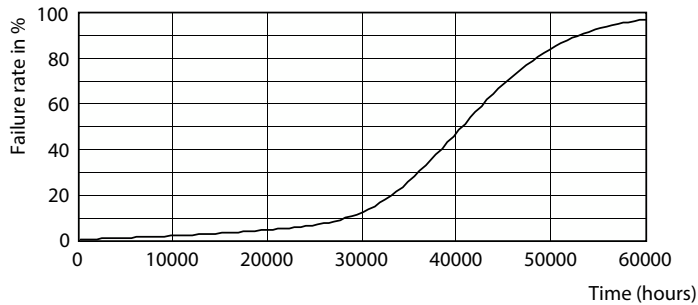

Product data

General information	
Cap base	G53 [G53]
EU RoHS compliant	Yes
Nominal lifetime (nom.)	40000 h
Switching cycle	50,000X
Light technical	
Colour Code	927 [CCT of 2,700 K]
Technical Beam Angle (Nom)	45 °
Lamp Luminous Flux 25°C EL (Nom)	1500 lm
Luminous intensity (nom.)	2100 cd
Colour Designation	Warm white (WW)
Colour Temperature, horizontal (Nom)	2700 K
Lamp Luminous Efficacy EM (Nom)	75.00 lm/W
Colour consistency	<4
Colour Rendering Index,horiz (Nom)	97
LLMF at end of nominal lifetime (nom.)	70 %

Dimensional drawing

MAS LEDExpertColor 20-100W 927 AR111 45D

Product	D	C
MAS LEDExpertColor 20-100W 927 AR111 45D	111 mm	62 mm

Photometric data

Accent Lighting Spots

Light Distribution Diagram

MASTER LEDspot ExpertColor AR111

Photometric data

Spectral Power Distribution Colour

Lifetime

Life Expectancy Diagram

Lumen Maintenance Diagram