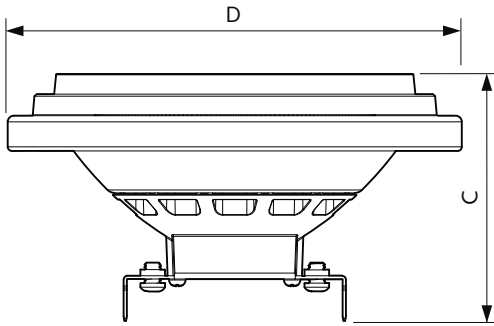

MASTER LEDspot ExpertColor AR111

Mechanical and housing

Lamp Finish	Clear
Bulb shape	AR111

Approval and application

Suitable for accent lighting	Yes

Product data

Full product code	871951444879700

Order product name	MAS LEDExpertColor 20-100W 927 AR111 45D
EAN/UPC – product	8719514448797
Order code	929003478908
SAP numerator – quantity per pack	1
Numerator – packs per outer box	6
SAP material	929003478908
Net Weight (Piece)	0.162 kg

Dimensional drawing

MAS LEDExpertColor 20-100W 927 AR111 45D

Product	D	C
MAS LEDExpertColor 20-100W 927 AR111 45D	111 mm	62 mm