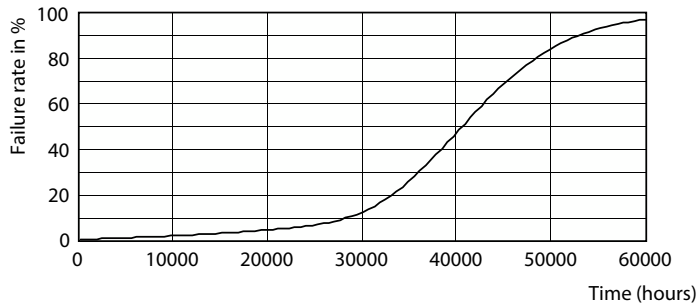

Product data

General information		Operating and electrical	
Cap base	G53 [G53]	Input frequency	50 to 60 Hz
EU RoHS compliant	Yes	Power (Rated) (Nom)	20 W
Nominal lifetime (nom.)	40000 h	Lamp current (nom.)	2000 mA
Switching cycle	50,000X	Wattage equivalent	100 W
Light technical		Starting time (nom.)	0.5 s
Colour Code	927 [CCT of 2,700 K]	Warm-up time to 60% light (nom.)	0.5 s
Technical Beam Angle (Nom)	24 °	Power factor (nom.)	0.7
Lamp Luminous Flux 25°C EL (Nom)	1500 lm	Voltage (Nom)	12 V
Luminous intensity (nom.)	4000 cd	Temperature	
Colour Designation	Warm white (WW)	T-ambient (max.)	45 °C
Colour Temperature, horizontal (Nom)	2700 K	T-ambient (min.)	-20 °C
Lamp Luminous Efficacy EM (Nom)	75.00 lm/W	T-Case maximum (nom.)	77 °C
Colour consistency	<4	Controls and dimming	
Colour Rendering Index,horiz (Nom)	97	Dimmable	Only with specific dimmers
LLMF at end of nominal lifetime (nom.)	70 %		

MASTER LEDspot ExpertColor AR111

Photometric data

© 2022 Philips Lighting N.V. Page 1/1

Accent Lighting Spots

Lifetime

Life Expectancy Diagram

Lumen Maintenance Diagram