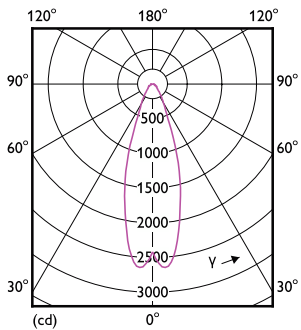

Product data

General information		Operating and electrical	
Cap base	G53 [G53]	Input frequency	50 to 60 Hz
EU RoHS compliant	Yes	Power (Rated) (Nom)	20 W
Nominal lifetime (nom.)	40000 h	Lamp current (nom.)	2000 mA
Switching cycle	50,000X	Wattage equivalent	100 W
Light technical		Starting time (nom.)	0.5 s
Colour Code	927 [CCT of 2,700 K]	Warm-up time to 60% light (nom.)	0.5 s
Technical Beam Angle (Nom)	24 °	Power factor (nom.)	0.7
Lamp Luminous Flux 25°C EL (Nom)	1500 lm	Voltage (Nom)	12 V
Luminous intensity (nom.)	4000 cd	Temperature	
Colour Designation	Warm white (WW)	T-ambient (max.)	45 °C
Colour Temperature, horizontal (Nom)	2700 K	T-ambient (min.)	-20 °C
Lamp Luminous Efficacy EM (Nom)	75.00 lm/W	T-Case maximum (nom.)	77 °C
Colour consistency	<4	Controls and dimming	
Colour Rendering Index,horiz (Nom)	97	Dimmable	Only with specific dimmers
LLMF at end of nominal lifetime (nom.)	70 %		

Dimensional drawing

MAS LEDExpertColor 20-100W 927 AR111 24D

Product	D	C
MAS LEDExpertColor 20-100W 927 AR111 24D	111 mm	62 mm

Photometric data

Light Distribution Diagram

Spectral Power Distribution Colour