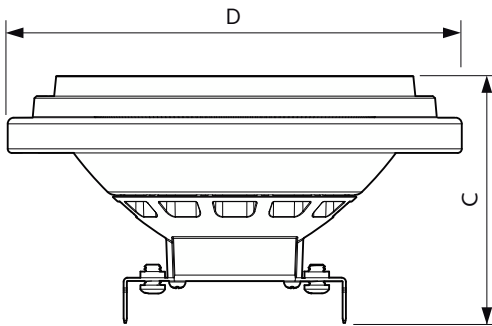

Dimensional drawing

MAS LEDExpertColor 20-100W 927 AR111 24D

Product	D	C
MAS LEDExpertColor 20-100W 927 AR111 24D	111 mm	62 mm

Photometric data

Light Distribution Diagram

Spectral Power Distribution Colour