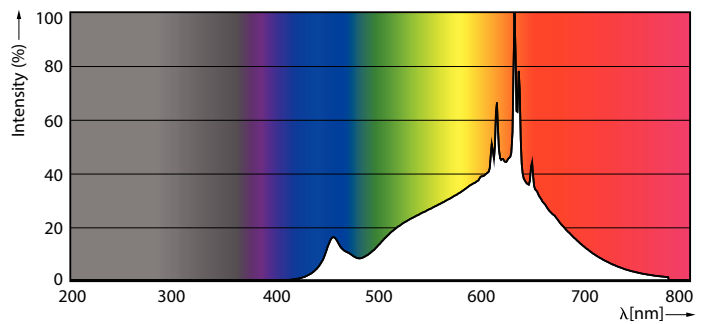

Product data

General information		Operating and electrical	
Cap base	G53 [G53]	Input frequency	50 to 60 Hz
EU RoHS compliant	Yes	Power (Rated) (Nom)	20 W
Nominal lifetime (nom.)	40000 h	Lamp current (nom.)	2000 mA
Switching cycle	50,000X	Wattage equivalent	100 W
Light technical		Starting time (nom.)	0.5 s
Colour Code	927 [CCT of 2,700 K]	Warm-up time to 60% light (nom.)	0.5 s
Technical Beam Angle (Nom)	24 °	Power factor (nom.)	0.7
Lamp Luminous Flux 25°C EL (Nom)	1500 lm	Voltage (Nom)	12 V
Luminous intensity (nom.)	4000 cd	Temperature	
Colour Designation	Warm white (WW)	T-ambient (max.)	45 °C
Colour Temperature, horizontal (Nom)	2700 K	T-ambient (min.)	-20 °C
Lamp Luminous Efficacy EM (Nom)	75.00 lm/W	T-Case maximum (nom.)	77 °C
Colour consistency	<4	Controls and dimming	
Colour Rendering Index,horiz (Nom)	97	Dimmable	Only with specific dimmers
LLMF at end of nominal lifetime (nom.)	70 %		

Dimensional drawing

MAS LEDExpertColor 20-100W 927 AR111 24D

Product	D	C
MAS LEDExpertColor 20-100W 927 AR111 24D	111 mm	62 mm

Photometric data

Light Distribution Diagram

Spectral Power Distribution Colour