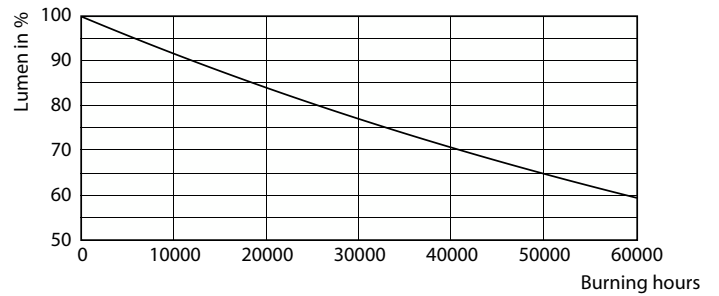

Product data

General information		Operating and electrical	
Cap base	G53 [G53]	Input frequency	50 to 60 Hz
EU RoHS compliant	Yes	Power (Rated) (Nom)	20 W
Nominal lifetime (nom.)	40000 h	Lamp current (nom.)	2000 mA
Switching cycle	50,000X	Wattage equivalent	100 W
Light technical		Starting time (nom.)	0.5 s
Colour Code	930 [CCT of 3,000 K]	Warm-up time to 60% light (nom.)	0.5 s
Technical Beam Angle (Nom)	15 °	Power factor (nom.)	0.7
Lamp Luminous Flux 25°C EL (Nom)	1600 lm	Voltage (Nom)	12 V
Luminous intensity (nom.)	8500 cd	Temperature	
Colour Designation	White (WH)	T-ambient (max.)	45 °C
Colour Temperature, horizontal (Nom)	3000 K	T-ambient (min.)	-20 °C
Lamp Luminous Efficacy EM (Nom)	80.00 lm/W	T-Case maximum (nom.)	77 °C
Colour consistency	<4	Controls and dimming	
Colour Rendering Index,horiz (Nom)	97	Dimmable	Only with specific dimmers
LLMF at end of nominal lifetime (nom.)	70 %		

Photometric data

Light Distribution Diagram

Lifetime

Life Expectancy Diagram

Lumen Maintenance Diagram