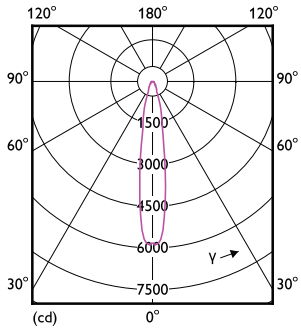

Product data

General information		Operating and electrical	
Cap base	G53 [G53]	Input frequency	50 to 60 Hz
EU RoHS compliant	Yes	Power (Rated) (Nom)	20 W
Nominal lifetime (nom.)	40000 h	Lamp current (nom.)	2000 mA
Switching cycle	50,000X	Wattage equivalent	100 W
Light technical		Starting time (nom.)	0.5 s
Colour Code	930 [CCT of 3,000 K]	Warm-up time to 60% light (nom.)	0.5 s
Technical Beam Angle (Nom)	15 °	Power factor (nom.)	0.7
Lamp Luminous Flux 25°C EL (Nom)	1600 lm	Voltage (Nom)	12 V
Luminous intensity (nom.)	8500 cd	Temperature	
Colour Designation	White (WH)	T-ambient (max.)	45 °C
Colour Temperature, horizontal (Nom)	3000 K	T-ambient (min.)	-20 °C
Lamp Luminous Efficacy EM (Nom)	80.00 lm/W	T-Case maximum (nom.)	77 °C
Colour consistency	<4	Controls and dimming	
Colour Rendering Index,horiz (Nom)	97	Dimmable	Only with specific dimmers
LLMF at end of nominal lifetime (nom.)	70 %		

Dimensional drawing

MAS LEDExpertColor 20-100W 930 AR111 15D

Product	D	C
MAS LEDExpertColor 20-100W 930 AR111 15D	111 mm	62 mm

Photometric data

Spectral Power Distribution Colour

Accent Lighting Spots

MASTER LEDspot ExpertColor AR111

Photometric data

Light Distribution Diagram

Lifetime

Life Expectancy Diagram

Lumen Maintenance Diagram