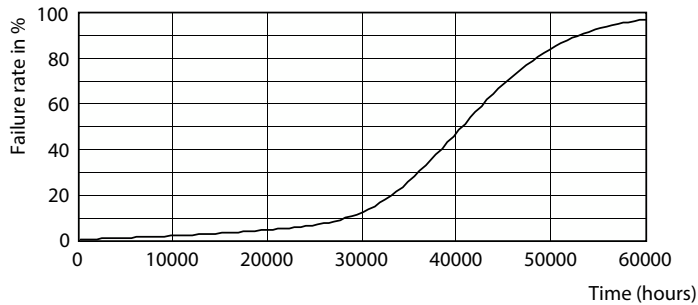

Product data

General information		Operating and electrical	
Cap base	G53 [G53]	Input frequency	50 to 60 Hz
EU RoHS compliant	Yes	Power (Rated) (Nom)	20 W
Nominal lifetime (nom.)	40000 h	Lamp current (nom.)	2000 mA
Switching cycle	50,000X	Wattage equivalent	100 W
Light technical		Starting time (nom.)	0.5 s
Colour Code	930 [CCT of 3,000 K]	Warm-up time to 60% light (nom.)	0.5 s
Technical Beam Angle (Nom)	15 °	Power factor (nom.)	0.7
Lamp Luminous Flux 25°C EL (Nom)	1600 lm	Voltage (Nom)	12 V
Luminous intensity (nom.)	8500 cd	Temperature	
Colour Designation	White (WH)	T-ambient (max.)	45 °C
Colour Temperature, horizontal (Nom)	3000 K	T-ambient (min.)	-20 °C
Lamp Luminous Efficacy EM (Nom)	80.00 lm/W	T-Case maximum (nom.)	77 °C
Colour consistency	<4	Controls and dimming	
Colour Rendering Index,horiz (Nom)	97	Dimmable	Only with specific dimmers
LLMF at end of nominal lifetime (nom.)	70 %		

Dimensional drawing

MAS LEDExpertColor 20-100W 930 AR111 15D

Product	D	C
MAS LEDExpertColor 20-100W 930 AR111 15D	111 mm	62 mm

Photometric data

Spectral Power Distribution Colour

Accent Lighting Spots

MASTER LEDspot ExpertColor AR111

Photometric data

Light Distribution Diagram

Lifetime

Life Expectancy Diagram

Lumen Maintenance Diagram