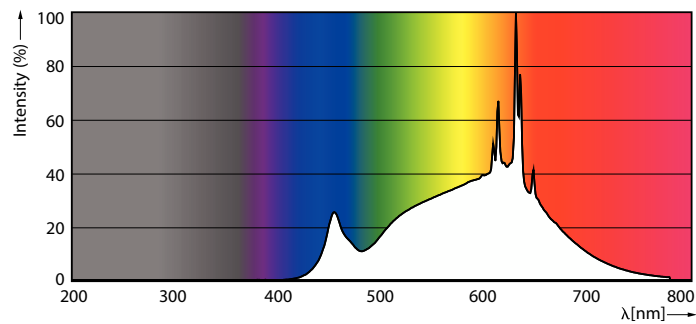

Product data

General information		Operating and electrical	
Cap base	G53 [G53]	Input frequency	50 to 60 Hz
EU RoHS compliant	Yes	Power (Rated) (Nom)	20 W
Nominal lifetime (nom.)	40000 h	Lamp current (nom.)	2000 mA
Switching cycle	50,000X	Wattage equivalent	100 W
Light technical		Starting time (nom.)	0.5 s
Colour Code	930 [CCT of 3,000 K]	Warm-up time to 60% light (nom.)	0.5 s
Technical Beam Angle (Nom)	15 °	Power factor (nom.)	0.7
Lamp Luminous Flux 25°C EL (Nom)	1600 lm	Voltage (Nom)	12 V
Luminous intensity (nom.)	8500 cd	Temperature	
Colour Designation	White (WH)	T-ambient (max.)	45 °C
Colour Temperature, horizontal (Nom)	3000 K	T-ambient (min.)	-20 °C
Lamp Luminous Efficacy EM (Nom)	80.00 lm/W	T-Case maximum (nom.)	77 °C
Colour consistency	<4	Controls and dimming	
Colour Rendering Index,horiz (Nom)	97	Dimmable	Only with specific dimmers
LLMF at end of nominal lifetime (nom.)	70 %		

MASTER LEDspot ExpertColor AR111

Mechanical and housing	
Lamp Finish	Clear
Bulb shape	AR111
Approval and application	
Suitable for accent lighting	Yes
Product data	
Full product code	871951445183400

Order product name	MAS LEDExpertColor 20-100W 930 AR111 15D
EAN/UPC – product	8719514451834
Order code	929003478408
SAP numerator – quantity per pack	1
Numerator – packs per outer box	6
SAP material	929003478408
Net Weight (Piece)	0.162 kg

Dimensional drawing

MAS LEDExpertColor 20-100W 930 AR111 15D

Product	D	C
MAS LEDExpertColor 20-100W 930 AR111 15D	111 mm	62 mm

Photometric data

Spectral Power Distribution Colour

Accent Lighting Spots

MASTER LEDspot ExpertColor AR111