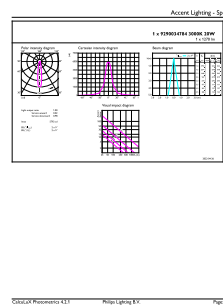

Product data

General information		Operating and electrical	
Cap base	G53 [G53]	Input frequency	50 to 60 Hz
EU RoHS compliant	Yes	Power (Rated) (Nom)	20 W
Nominal lifetime (nom.)	40000 h	Lamp current (nom.)	2000 mA
Switching cycle	50,000X	Wattage equivalent	100 W
Light technical		Starting time (nom.)	0.5 s
Colour Code	930 [CCT of 3,000 K]	Warm-up time to 60% light (nom.)	0.5 s
Technical Beam Angle (Nom)	15 °	Power factor (nom.)	0.7
Lamp Luminous Flux 25°C EL (Nom)	1600 lm	Voltage (Nom)	12 V
Luminous intensity (nom.)	8500 cd	Temperature	
Colour Designation	White (WH)	T-ambient (max.)	45 °C
Colour Temperature, horizontal (Nom)	3000 K	T-ambient (min.)	-20 °C
Lamp Luminous Efficacy EM (Nom)	80.00 lm/W	T-Case maximum (nom.)	77 °C
Colour consistency	<4	Controls and dimming	
Colour Rendering Index,horiz (Nom)	97	Dimmable	Only with specific dimmers
LLMF at end of nominal lifetime (nom.)	70 %		

MASTER LEDspot ExpertColor AR111

Mechanical and housing	
Lamp Finish	Clear
Bulb shape	AR111
Approval and application	
Suitable for accent lighting	Yes
Product data	
Full product code	871951445183400

Order product name	MAS LEDExpertColor 20-100W 930 AR111 15D
EAN/UPC – product	8719514451834
Order code	929003478408
SAP numerator – quantity per pack	1
Numerator – packs per outer box	6
SAP material	929003478408
Net Weight (Piece)	0.162 kg

Dimensional drawing

MAS LEDExpertColor 20-100W 930 AR111 15D

Product	D	C
MAS LEDExpertColor 20-100W 930 AR111 15D	111 mm	62 mm

Photometric data

Spectral Power Distribution Colour

Accent Lighting Spots

MASTER LEDspot ExpertColor AR111

Photometric data

Light Distribution Diagram

Lifetime

Life Expectancy Diagram

Lumen Maintenance Diagram