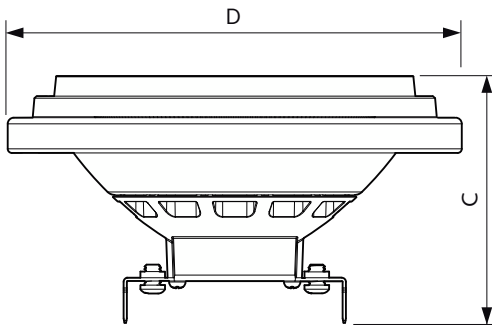

Product data

General information		Operating and electrical	
Cap base	G53 [G53]	Input frequency	50 to 60 Hz
EU RoHS compliant	Yes	Power (Rated) (Nom)	20 W
Nominal lifetime (nom.)	40000 h	Lamp current (nom.)	2000 mA
Switching cycle	50,000X	Wattage equivalent	100 W
Light technical		Starting time (nom.)	0.5 s
Colour Code	930 [CCT of 3,000 K]	Warm-up time to 60% light (nom.)	0.5 s
Technical Beam Angle (Nom)	15 °	Power factor (nom.)	0.7
Lamp Luminous Flux 25°C EL (Nom)	1600 lm	Voltage (Nom)	12 V
Luminous intensity (nom.)	8500 cd	Temperature	
Colour Designation	White (WH)	T-ambient (max.)	45 °C
Colour Temperature, horizontal (Nom)	3000 K	T-ambient (min.)	-20 °C
Lamp Luminous Efficacy EM (Nom)	80.00 lm/W	T-Case maximum (nom.)	77 °C
Colour consistency	<4	Controls and dimming	
Colour Rendering Index,horiz (Nom)	97	Dimmable	Only with specific dimmers
LLMF at end of nominal lifetime (nom.)	70 %		

Dimensional drawing

MAS LEDExpertColor 20-100W 930 AR111 15D

Product	D	C
MAS LEDExpertColor 20-100W 930 AR111 15D	111 mm	62 mm

Photometric data

Spectral Power Distribution Colour

Accent Lighting Spots

MASTER LEDspot ExpertColor AR111