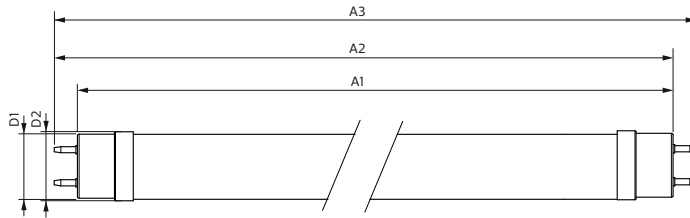

MASTER Value LEDtube T8

Bulb shape	Tube, double-ended

Approval and Application

Energy-saving product	Yes
Approval marks	RoHS compliance KEMA Keur certificate

Product Data

Full product code	871951435068700
Order product name	MASTER LEDtube VLE 600mm HO 8W 830 T8

EAN/UPC – product	8719514350687
Order code	929003069808
SAP numerator – quantity per pack	1
Numerator – packs per outer box	10
SAP material	929003069808
SAP net weight (piece)	0.120 kg

Dimensional drawing

Product	D1	D2	A1	A2	A3
MASTER LEDtube VLE 600mm HO 8W 830 T8	25.8 mm	28 mm	588.5 mm	595.5 mm	602.5 mm

MASTER LEDtube VLE 600mm HO 8W 830 T8

Photometric data