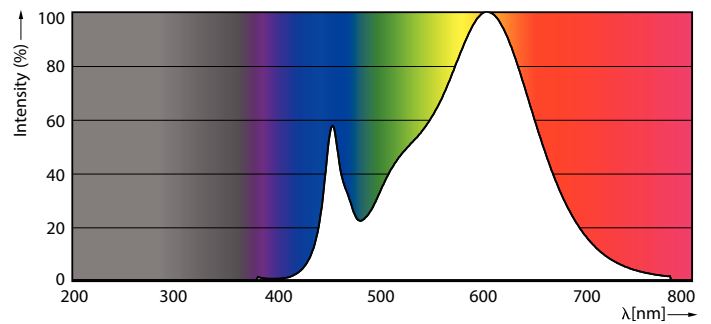

LEDtube MAS GMGC 14W G13 2000lm-LDD

LEDtube MAS GMGC 8W G13 1000lm 830-POC