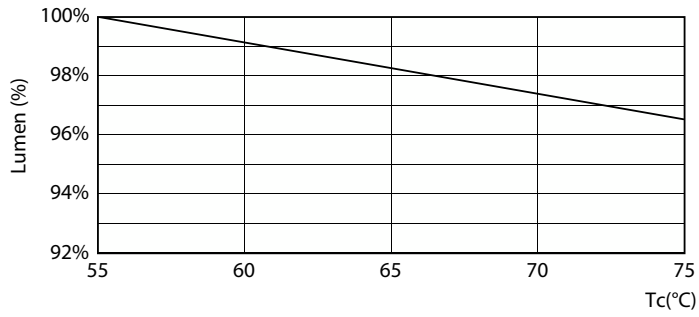

MASTER Value LEDtube T8

Lifetime

LEDtube MAS GMGC 8W 50K LumenVsTc-LMP