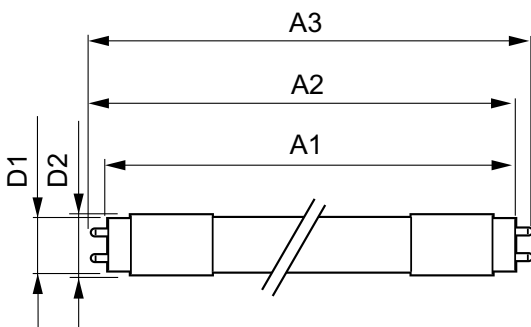

### Product data

General Information	
Cap base	G13 ROT (Rotating) [ Medium Bi-Pin Fluorescent]
EU RoHS compliant	Yes
Nominal lifetime (nom.)	75000 h
Switching cycle	200,000X Sphere
Light Technical	
Colour Code	840 [ CCT of 4,000 K]
Technical Beam Angle (Nom)	160 °
Lamp Luminous Flux 25°C EL (Nom)	3700 lm
Colour Designation	Cool White (CW)
Colour Temperature, horizontal (Nom)	4000 K
Lamp Luminous Efficacy EM (Nom)	185.00 lm/W
Colour consistency	<6
Colour Rendering Index,horiz (Nom)	80

# MASTER LEDtube EM/Mains

T-Case maximum (nom.)	60 °C
<b>Controls and Dimming</b>	
Dimmable	No
<b>Mechanical and Housing</b>	
Lamp Finish	Frosted
Bulb material	Glass
Product length	1500 mm
Bulb shape	Tube, double-ended
<b>Approval and Application</b>	
Energy Efficiency Class	B
Energy-saving product	Yes
Approval marks	RoHS compliance CE marking KEMA Keur certificate

## Dimensional drawing

MASTER LEDtube 1500mm UE 20W 840 T8

Product	D1	D2	A1	A2	A3
MASTER LEDtube 1500mm UE 20W 840 T8	25.8 mm	28 mm	1498.8 mm	1505.9 mm	1513 mm