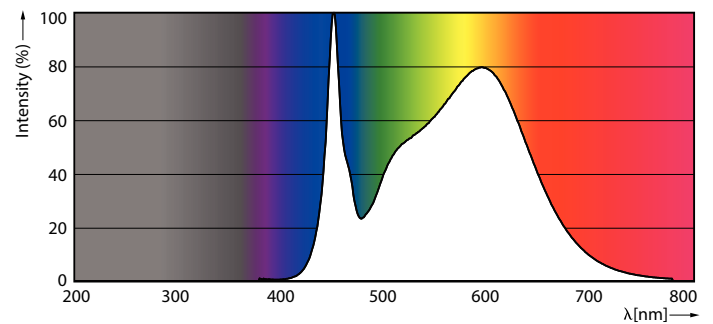

LEDtube MAS 20W G13 3700lm 840-GUL

LEDtube MAS 13,5W G13 2500lm 840-POC