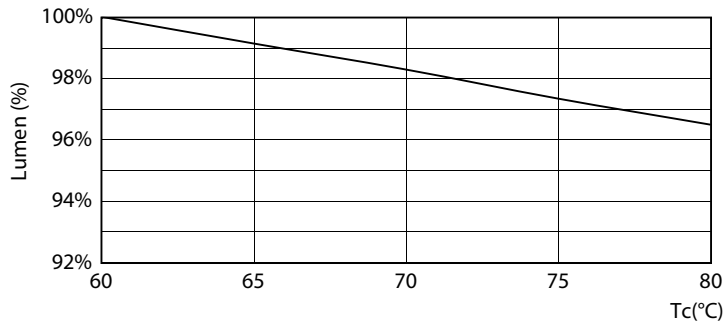

Lifetime

LEDtube MAS 20W 70K LumenVsTc-LMP