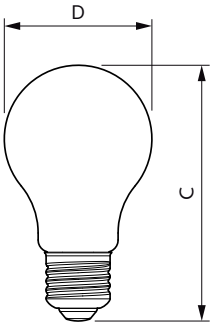

MASTER Glass LED bulbs

Approval and Application

Energy Efficiency Class	D
Energy consumption kWh/1,000 hours	6 kWh
	453247

Product Data

Full product code	871951432475600
Order product name	MAS LEDBulb DT5.9-60W E27 927 A60 FR G

EAN/UPC – product	8719514324756
Order code	929003010402
SAP numerator – quantity per pack	1
Numerator – packs per outer box	10
SAP material	929003010402
SAP net weight (piece)	0.030 kg

Dimensional drawing

Bulb A60 EU 6-60W 810lm WG E27 FR

Product	D	C
MAS LEDBulb DT5.9-60W E27 927 A60 FR G	60 mm	104 mm

Photometric data

LEDbulb MAS SLR 5,9W A60 E27 927 CL-POC

LEDbulb MAS SLR 5,9W A60 E27 927 FR-GUL

LEDbulb MAS SLR A60 5,9W E27 927 FR-LDD