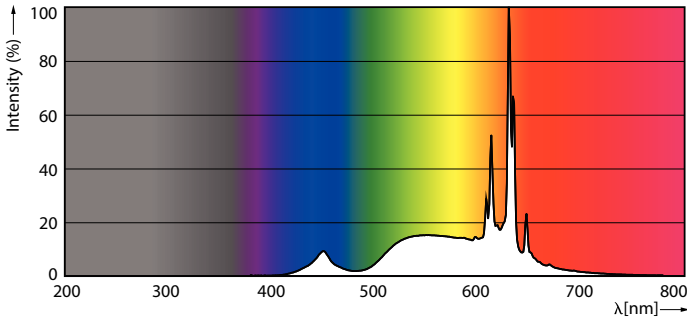

Photometric data

LEDbulb MAS SLR 5,9W A60 E27 927 CL-POC