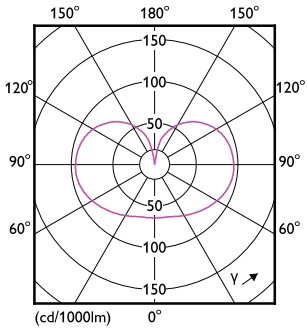

Product data

General Information	
Cap base	E27 [E27]
EU RoHS compliant	Yes
Nominal lifetime (nom.)	25000 h
Switching cycle	20,000X
	Sphere
Light Technical	
Colour Code	922-927 [CCT of 2,200 K-2,700 K]
Lamp Luminous Flux 25°C EL (Nom)	806 lm
Colour Designation	Warm Glow (WG)
Colour Temperature, horizontal (Nom)	2200 2700 K
Lamp Luminous Efficacy EM (Nom)	136.00 lm/W
Colour consistency	<6
Colour Rendering Index,horiz (Nom)	90
LLMF at end of nominal lifetime (nom.)	70 %

MASTER Glass LED bulbs

Approval and Application

Energy Efficiency Class	D
Energy consumption kWh/1,000 hours	6 kWh
	453247

Product Data

Full product code	871951432475600
Order product name	MAS LEDBulb DT5.9-60W E27 927 A60 FR G

Bulb A60 EU 6-60W 810lm WG E27 FR

Product	D	C
MAS LEDBulb DT5.9-60W E27 927 A60 FR G	60 mm	104 mm

Photometric data

LEDbulb MAS SLR 5,9W A60 E27 927 CL-POC

LEDbulb MAS SLR 5,9W A60 E27 927 FR-GUL

LEDbulb MAS SLR A60 5,9W E27 927 FR-LDD