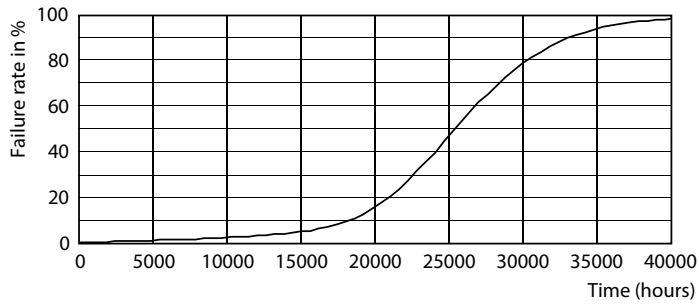

MASTER Glass LED bulbs

Lifetime

LEDspots LED 25K

LEDspots LMP 25K