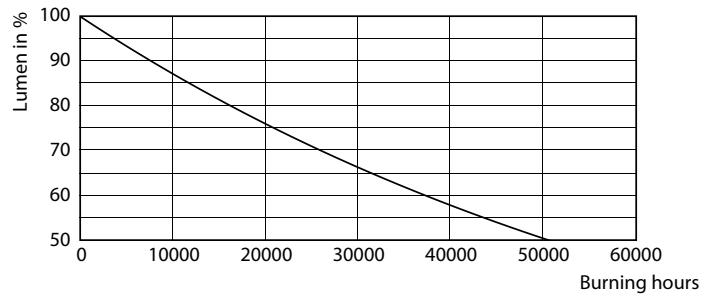

MASTER Glass LED bulbs

Lifetime

LEDspots LED 25K

LEDspots LMP 25K