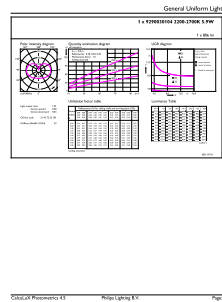

EAN/UPC – product	8719514324756
Order code	929003010402
SAP numerator – quantity per pack	1
Numerator – packs per outer box	10
SAP material	929003010402
SAP net weight (piece)	0.030 kg

Dimensional drawing

Bulb A60 EU 6-60W 810lm WG E27 FR

Product	D	C
MAS LEDBulb DT5.9-60W E27 927 A60 FR G	60 mm	104 mm

Photometric data

LEDbulb MAS SLR 5,9W A60 E27 927 CL-POC

LEDbulb MAS SLR 5,9W A60 E27 927 FR-GUL

LEDbulb MAS SLR A60 5,9W E27 927 FR-LDD