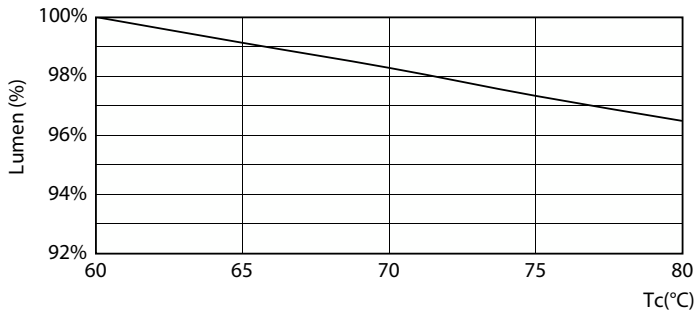

Lumen Maintenance Diagram - MAS LEDtube 1500mm UO 21.7W 865 T8