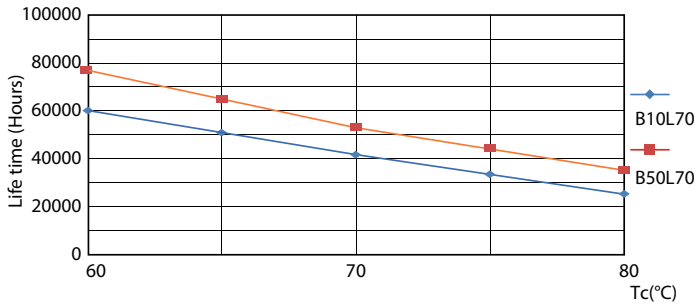

Lifetime

Life Expectancy Diagram - MAS LEDtube 1500mm UO 21.7W 865 T8