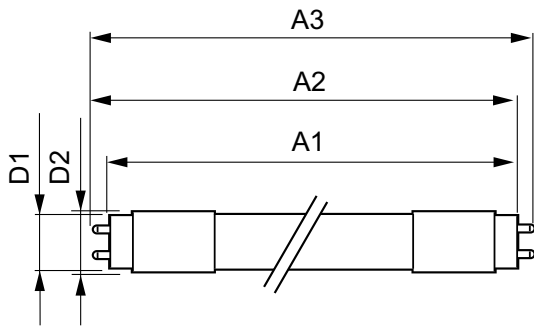

MASTER LEDtube EM/Mains

T-Case maximum (nom.)	60 °C
Controls and Dimming	
Dimmable	No
Mechanical and Housing	
Lamp Finish	Frosted
Bulb material	Plastic
Product length	1500 mm
Bulb shape	Tube, double-ended
Approval and Application	
Energy Efficiency Class	C
Energy-saving product	Yes
Approval marks	RoHS compliance CE marking KEMA Keur certificate

Energy consumption kWh/1,000 hours	22 kWh
	403548
Product Data	
Full product code	871951431666900
Order product name	MASTER LEDtube 1500mm UO 21.7W 865 T8
EAN/UPC – product	8719514316669
Order code	929002998702
SAP numerator – quantity per pack	1
Numerator – packs per outer box	10
SAP material	929002998702
SAP net weight (piece)	0.450 kg

Dimensional drawing

TLED T8 220-240V 21.8-58W 3700lm 6500K

Product	D1	D2	A1	A2	A3
MASTER LEDtube 1500mm UO 21.7W 865 T8	25.8 mm	28 mm	1498.8 mm	1505.9 mm	1513 mm

Photometric data

LEDtube MAS 21,7W G13 3700lm 865