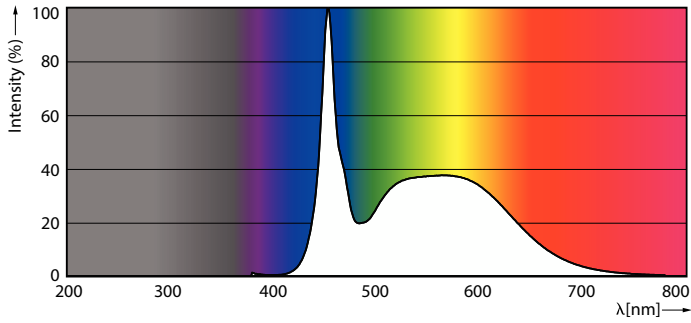

MASTER LEDtube EM/Mains T8

Photometric data

Spectral Power Distribution Colour - MAS LEDtube 1500mm UO 21.7W 865 T8