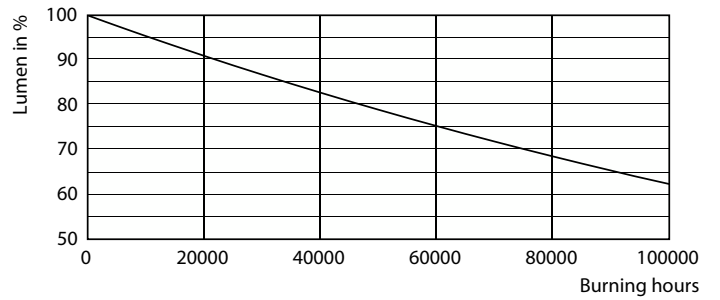

MASTER LEDtube EM/Mains T8

Photometric data

Lifetime

Life Expectancy Diagram - MAS LEDtube 1500mm UO 21.7W 865 T8