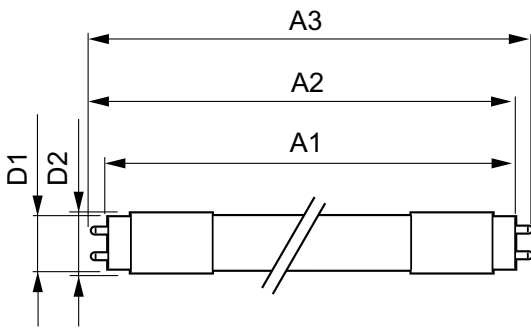

MASTER LEDtube EM/Mains T8

Temperature

Ambient temperature range	-20 °C to 45 °C
T-Case Maximum (Nom)	60 °C

Controls and Dimming

Dimmable	No

Mechanical and Housing

Bulb Finish	Frosted
Bulb Material	Plastic
Product Length	1,500 mm
Bulb Shape	Tube, double-ended

Approval and Application

Energy Efficiency Class	C
Energy Saving Product	Yes
Approval Marks	RoHS compliance TUV CE marking KEMA Keur certificate

Energy Consumption kWh/1000 h	22 kWh
EPREL Registration Number	1206978

Product Data

Full product code	871951431666900
Order product name	MAS LEDtube 1500mm UO 21.7W 865 T8
Order code	929002998702
Numerator - Quantity Per Pack	1
Numerator - Packs per outer box	10
Material Nr. (12NC)	929002998702
Full product name	MAS LEDtube 1500mm UO 21.7W 865 T8
EAN/UPC - Case	8719514316676
EAN/UPC - Product/Case	8719514316669

Dimensional drawing

Product	D1	D2	A1	A2	A3
MAS LEDtube 1500mm UO 21.7W 865 T8	25.8 mm	28 mm	1,498.8 mm	1,505.9 mm	1,513 mm

Photometric data