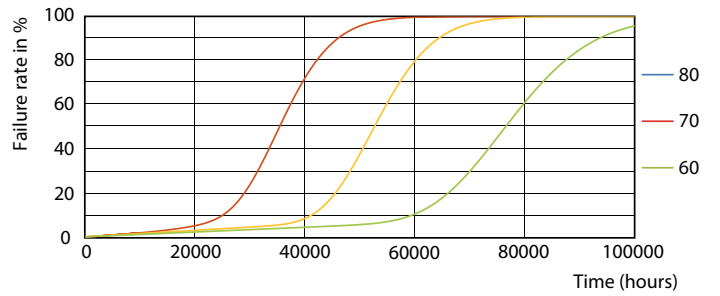

## Lifetime

Life Expectancy Diagram - MAS LEDtube 1500mm UO 21.7W 865 T8

Lumen Maintenance Diagram - MAS LEDtube 1500mm UO 21.7W 865 T8

Lumen Maintenance Diagram - MAS LEDtube 1500mm UO 21.7W 865 T8

Life Expectancy Diagram - MAS LEDtube 1500mm UO 21.7W 865 T8