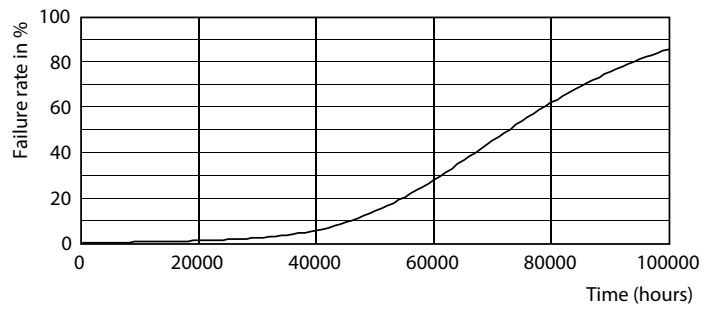

LEDtube MAS 14,7W G13 2300lm

MASTER LEDtube EM/Mains

Photometric data

LEDtube MAS 21,7W G13 3700lm 865

Lifetime

LEDtube MAS 21,7W 70K LumenVsTc

LEDtube_70K-LED

LEDtube_70K_LifetimeVsTc-LED