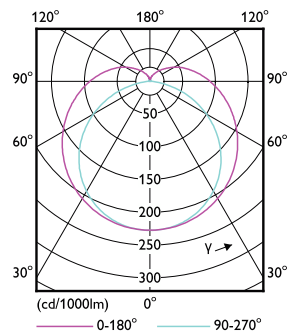

General uniform lighting - MAS LEDtube 1500mm UO 21.7W 865 T8

Light Distribution Diagram - MAS LEDtube 1500mm UO 21.7W 865 T8