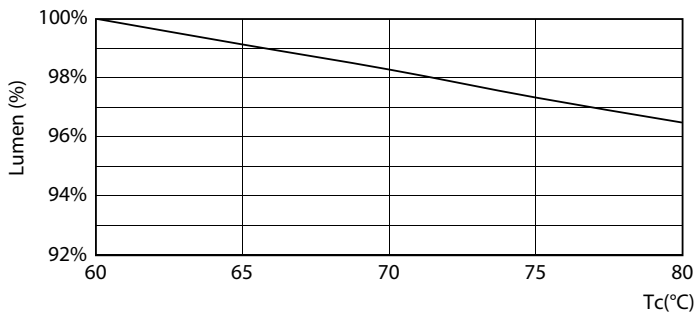

Warnings and Safety

• -

Product data

General Information	
Cap base	G13 ROT (Rotating) [Medium Bi-Pin Fluorescent]
EU RoHS compliant	Yes
Nominal lifetime (nom.)	70000 h
Switching cycle	200,000X Sphere

Light Technical	
Colour Code	865 [CCT of 6,500 K]
Technical Beam Angle (Nom)	160 °
Lamp Luminous Flux 25°C EL (Nom)	3700 lm
Colour Designation	Cool Daylight
Colour Temperature, horizontal (Nom)	6500 K
Lamp Luminous Efficacy EM (Nom)	170.00 lm/W
Colour consistency	<6
Colour Rendering Index,horiz (Nom)	80

LEDtube MAS 14,7W G13 2300lm

MASTER LEDtube EM/Mains

Photometric data

LEDtube MAS 21,7W G13 3700lm 865

Lifetime

LEDtube MAS 21,7W 70K LumenVsTc

LEDtube_70K-LED

LEDtube_70K_LifetimeVsTc-LED