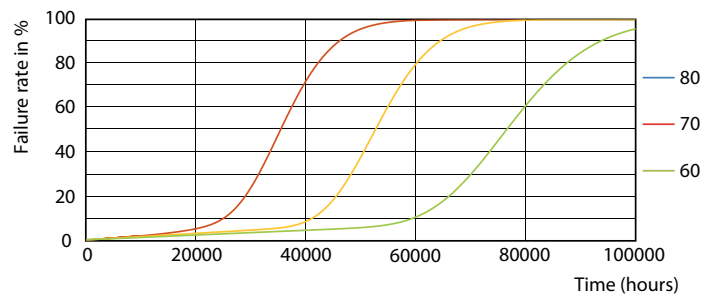

Lumen Maintenance Diagram - MAS LEDtube 1500mm UO 21.7W 840 T8

Life Expectancy Diagram - MAS LEDtube 1500mm UO 21.7W 840 T8