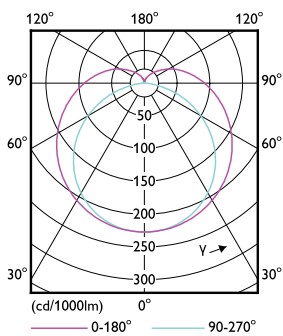

Dimensional drawing

Product	D1	D2	A1	A2	A3
MAS LEDtube 1500mm UO 21.7W 840 T8	25.8 mm	28 mm	1,498.8 mm	1,505.9 mm	1,513 mm

Photometric data

Light Distribution Diagram - MAS LEDtube 1500mm UO 21.7W 840 T8