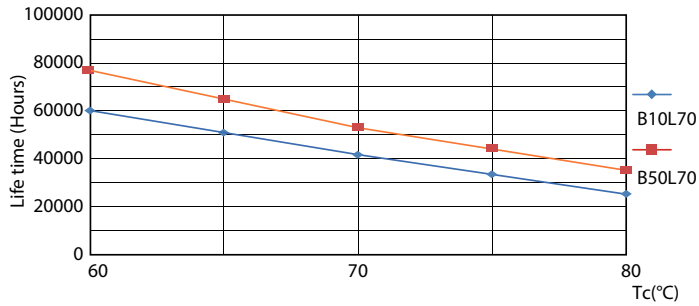

General uniform lighting - MAS LEDtube 1500mm UO 21.7W 840 T8

MASTER LEDtube EM/Mains T8

Photometric data

Spectral Power Distribution Colour - MAS LEDtube 1500mm UO 21.7W 840 T8

Lifetime

Life Expectancy Diagram - MAS LEDtube 1500mm UO 21.7W 840 T8