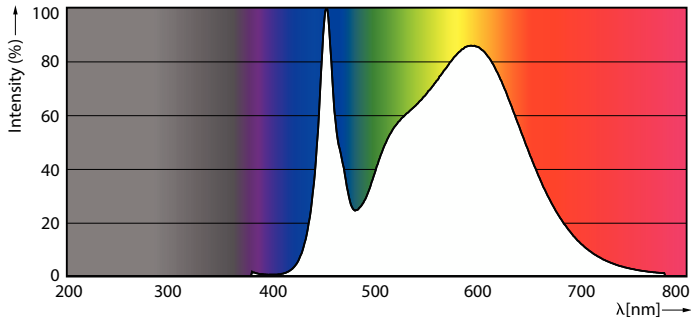

MASTER LEDtube EM/Mains T8

Photometric data

Spectral Power Distribution Colour - MAS LEDtube 1500mm UO 21.7W 840 T8