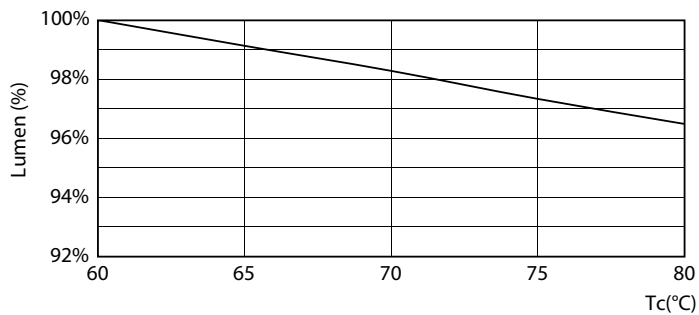

Lumen Maintenance Diagram - MAS LEDtube 1500mm UO 21.7W 840 T8