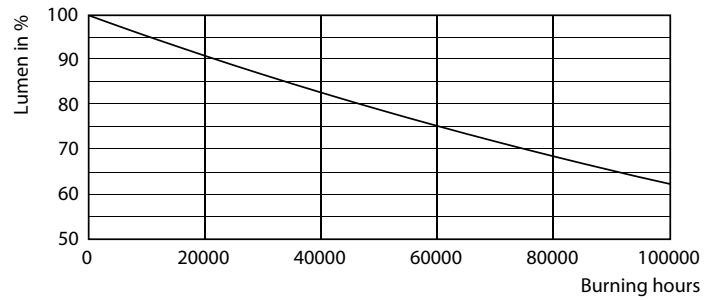

General uniform lighting - MAS LEDtube 1500mm UO 21.7W 840 T8

MASTER LEDtube EM/Mains T8

Photometric data

Spectral Power Distribution Colour - MAS LEDtube 1500mm UO 21.7W 840 T8

Lifetime

Life Expectancy Diagram - MAS LEDtube 1500mm UO 21.7W 840 T8