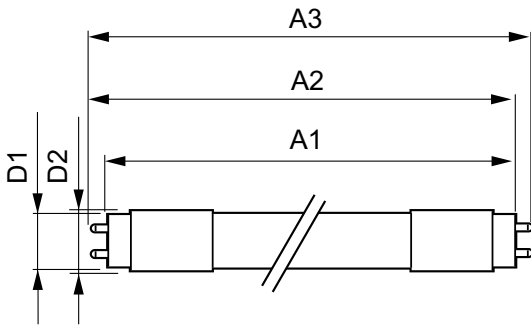

Temperature	
Ambient temperature range	-20 °C to 45 °C
T-Case Maximum (Nom)	60 °C

MASTER LEDtube EM/Mains T8

Controls and Dimming

Dimmable	No
----------	----

Mechanical and Housing

Bulb Finish	Frosted
Bulb Material	Plastic
Product Length	1,500 mm
Bulb Shape	Tube, double-ended

Dimensional drawing

Product	D1	D2	A1	A2	A3
MAS LEDtube 1500mm UO 21.7W 840 T8	25.8 mm	28 mm	1,498.8 mm	1,505.9 mm	1,513 mm

Photometric data

Light Distribution Diagram - MAS LEDtube 1500mm UO 21.7W 840 T8