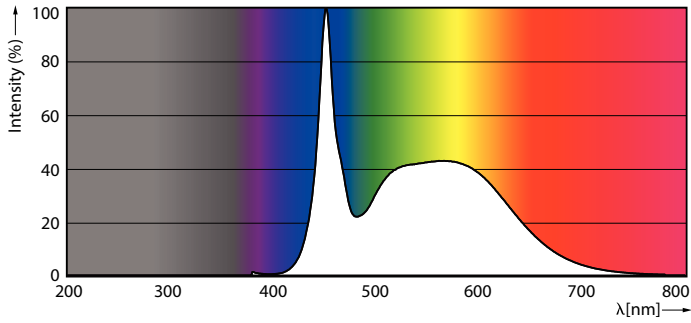

MASTER LEDtube Mains T5

Photometric data

LEDtube MAS 16,5W G5 2500lm 865