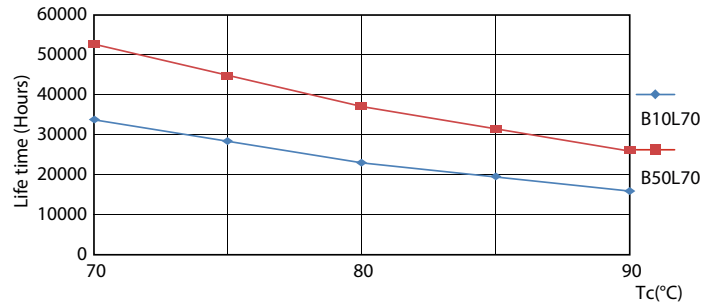

Product data

General Information	
Cap base	G5 [G5]
EU RoHS compliant	Yes
Nominal lifetime (nom.)	50000 h
Switching cycle	200,000X
Technical type	20-35W
	Sphere

Light Technical	
Colour Code	865 [CCT of 6,500 K]
Technical Beam Angle (Nom)	200 °
Lamp Luminous Flux 25°C EL (Nom)	3000 lm
Colour Designation	Cool Daylight
Colour Temperature, horizontal (Nom)	6500 K
Lamp Luminous Efficacy EM (Nom)	150.00 lm/W
Colour consistency	<6
Colour Rendering Index,horiz (Nom)	80

MASTER LEDtube Mains T5

Photometric data

LEDtube MAS 16,5W G5 2500lm 865

Lifetime

LEDtube 50K-LED

LEDtube MAS 1 26W 50K LifetimeVsTc-LED

LEDtube MAS 1 26W 50K FailureRate-LED

LEDtube MAS G3 20W 50K LumenVsTc-LMP