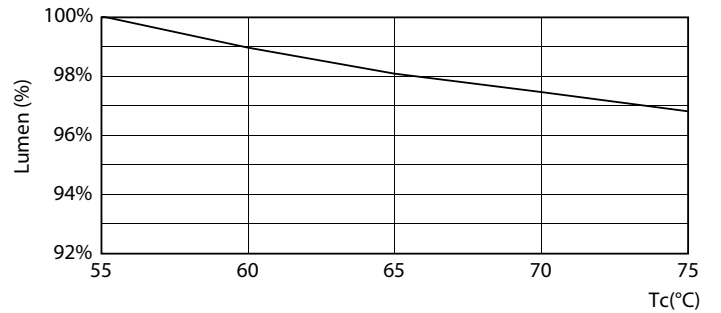

LEDtube MAS G3 20W 50K LumenVsTc-LMP