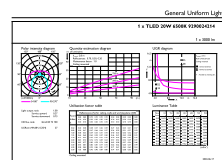

Dimensional drawing

Master LEDtube 1500mm 20W865 G5 EU

Product	D1	D2	A1	A2	A3
MASTER LEDtube 1500mm HE 20W 865 T5	15.8 mm	19 mm	1449 mm	1454.9 mm	1463.2 mm

Photometric data

LEDtube MAS 8W G5 1000lm

LEDtube MAS 20W G5 3000lm 865