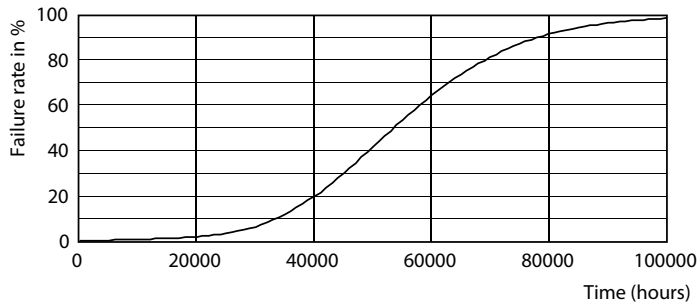

Lifetime

LEDtube 50K-LED