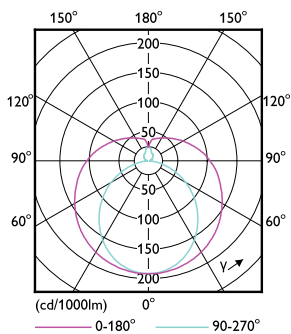

Product data

General Information	
Cap base	G5 [G5]
EU RoHS compliant	Yes
Nominal lifetime (nom.)	50000 h
Switching cycle	200,000X
Technical type	20-35W
	Sphere

Light Technical	
Colour Code	865 [CCT of 6,500 K]
Technical Beam Angle (Nom)	200 °
Lamp Luminous Flux 25°C EL (Nom)	3000 lm
Colour Designation	Cool Daylight
Colour Temperature, horizontal (Nom)	6500 K
Lamp Luminous Efficacy EM (Nom)	150.00 lm/W
Colour consistency	<6
Colour Rendering Index,horiz (Nom)	80

Dimensional drawing

Master LEDtube 1500mm 20W865 G5 EU

Product	D1	D2	A1	A2	A3
MASTER LEDtube 1500mm HE 20W 865 T5	15.8 mm	19 mm	1449 mm	1454.9 mm	1463.2 mm

Photometric data

LEDtube MAS 8W G5 1000lm

LEDtube MAS 20W G5 3000lm 865