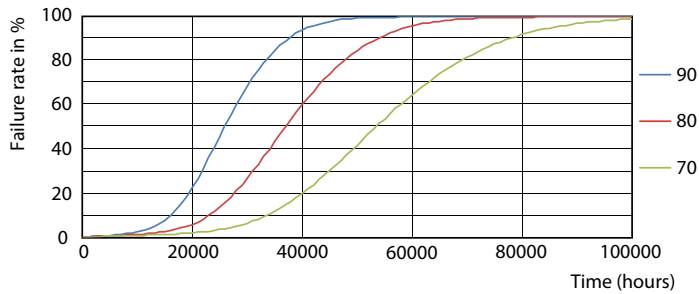

MASTER LEDtube Mains T5

Photometric data

LEDtube MAS 16,5W G5 2500lm 865

Lifetime

LEDtube 50K-LED

LEDtube MAS 1 26W 50K LifetimeVsTc-LED

LEDtube MAS 1 26W 50K FailureRate-LED

LEDtube MAS G3 20W 50K LumenVsTc-LMP