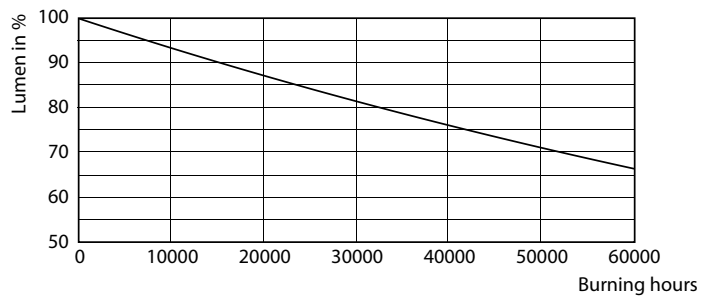

MASTER LEDtube Mains T5

Lifetime

LEDtube 50K-LMP