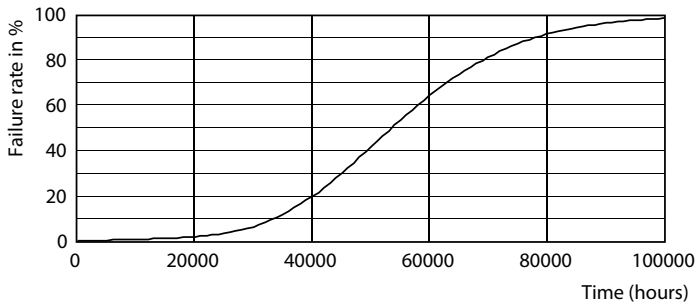

LEDtube MAS 8W G5 1000lm

MASTER LEDtube Mains T5

Photometric data

© 2021 Philips Lighting B.V. Page 11 of 11

LEDtube MAS 20W G5 3000lm 840

Lifetime

LEDtube 50K-LED

LEDtube MAS 1 26W 50K FailureRate-LED