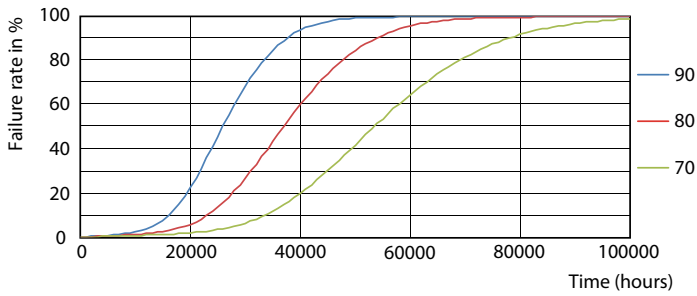

LEDtube MAS 8W G5 1000lm

MASTER LEDtube Mains T5

Photometric data

© 2021 Philips Lighting B.V. Page 11 of 11

LEDtube MAS 20W G5 3000lm 840

Lifetime

LEDtube 50K-LED

LEDtube MAS 1 26W 50K FailureRate-LED