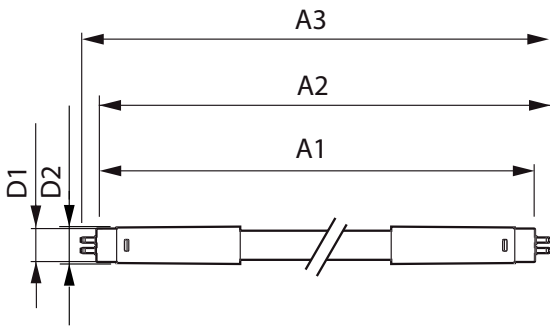

Product data

General Information	
Cap base	G5 [G5]
EU RoHS compliant	Yes
Nominal lifetime (nom.)	50000 h
Switching cycle	200,000X
Technical type	20-35W
	Sphere

Light Technical	
Colour Code	840 [CCT of 4,000 K]
Technical Beam Angle (Nom)	200 °
Lamp Luminous Flux 25°C EL (Nom)	3000 lm
Colour Designation	Cool White (CW)
Colour Temperature, horizontal (Nom)	4000 K
Lamp Luminous Efficacy EM (Nom)	150.00 lm/W
Colour consistency	<6
Colour Rendering Index,horiz (Nom)	80

Temperature	
T-ambient (max.)	45 °C
T-ambient (min.)	-20 °C
T storage (max.)	65 °C
T storage (min.)	-40 °C

MASTER LEDtube Mains T5

T-Case maximum (nom.)	75 °C
Controls and Dimming	
Dimmable	No
Mechanical and Housing	
Lamp Finish	Frosted
Bulb material	Glass
Product length	1500 mm
Bulb shape	Tube, double-ended
Approval and Application	
Energy Efficiency Class	D
Energy-saving product	Yes
Approval marks	RoHS compliance CE marking KEMA Keur certificate

Energy consumption kWh/1,000 hours	20 kWh
	467355
Product Data	
Full product code	871869978357000
Order product name	MASTER LEDtube 1500mm HE 20W 840 T5
EAN/UPC – product	8718699783570
Order code	929002421308
SAP numerator – quantity per pack	1
Numerator – packs per outer box	10
SAP material	929002421308
SAP net weight (piece)	0.176 kg

Dimensional drawing

Master LEDtube 1500mm 20W840 G5 EU

Product	D1	D2	A1	A2	A3
MASTER LEDtube 1500mm HE 20W 840 T5	15.8 mm	19 mm	1449 mm	1454.9 mm	1463.2 mm

Photometric data

LEDtube MAS 16,5W G5 2500lm 840