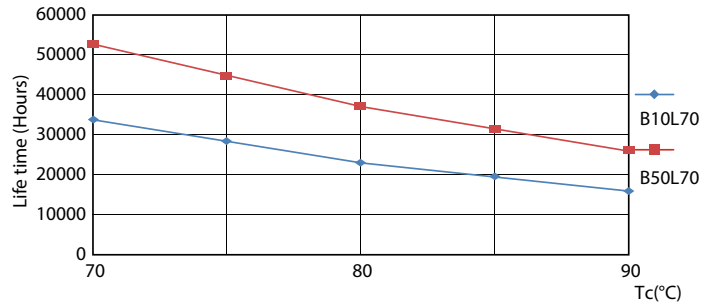

Product data

General Information	
Cap base	G5 [G5]
EU RoHS compliant	Yes
Nominal lifetime (nom.)	50000 h
Switching cycle	200,000X
Technical type	20-35W
	Sphere

Light Technical	
Colour Code	840 [CCT of 4,000 K]
Technical Beam Angle (Nom)	200 °
Lamp Luminous Flux 25°C EL (Nom)	3000 lm
Colour Designation	Cool White (CW)
Colour Temperature, horizontal (Nom)	4000 K
Lamp Luminous Efficacy EM (Nom)	150.00 lm/W
Colour consistency	<6
Colour Rendering Index,horiz (Nom)	80

LEDtube MAS 8W G5 1000lm

MASTER LEDtube Mains T5

Photometric data

© 2021 Philips Lighting B.V. Page 11 of 11

LEDtube MAS 20W G5 3000lm 840

Lifetime

LEDtube 50K-LED

LEDtube MAS 1 26W 50K FailureRate-LED