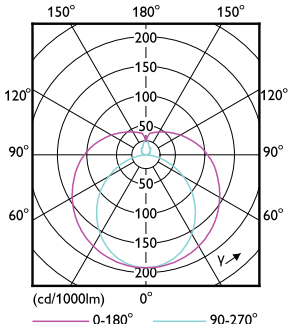

Product data

General Information	
Cap base	G5 [G5]
EU RoHS compliant	Yes
Nominal lifetime (nom.)	50000 h
Switching cycle	200,000X
Technical type	20-35W
	Sphere

Light Technical	
Colour Code	840 [CCT of 4,000 K]
Technical Beam Angle (Nom)	200 °
Lamp Luminous Flux 25°C EL (Nom)	3000 lm
Colour Designation	Cool White (CW)
Colour Temperature, horizontal (Nom)	4000 K
Lamp Luminous Efficacy EM (Nom)	150.00 lm/W
Colour consistency	<6
Colour Rendering Index,horiz (Nom)	80

Dimensional drawing

Master LEDtube 1500mm 20W840 G5 EU

Product	D1	D2	A1	A2	A3
MASTER LEDtube 1500mm HE 20W 840 T5	15.8 mm	19 mm	1449 mm	1454.9 mm	1463.2 mm

Photometric data

LEDtube MAS 16,5W G5 2500lm 840