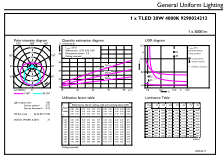

MASTER LEDtube Mains T5

Photometric data

© 2021 Philips Lighting B.V. Page 11 of 11

LEDtube MAS 20W G5 3000lm 840