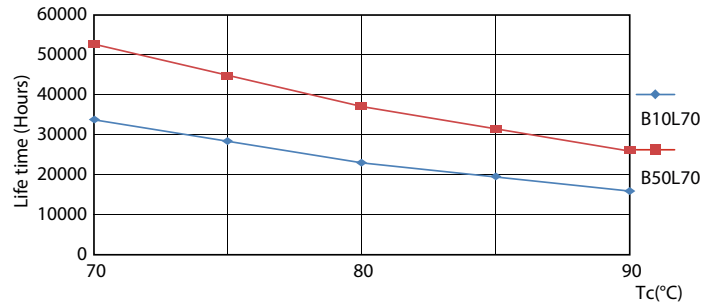

LEDtube MAS 1 26W 50K LifetimeVsTc-LED