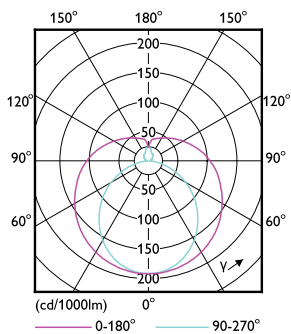

Photometric data

LEDtube MAS 8W G5 1000lm

LEDtube MAS 20W G5 2800lm 830