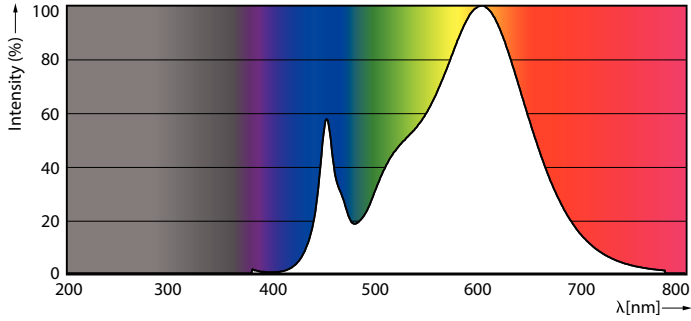

MASTER LEDtube Mains T5

Photometric data

LEDtube MAS 16,5W G5 2300lm 830