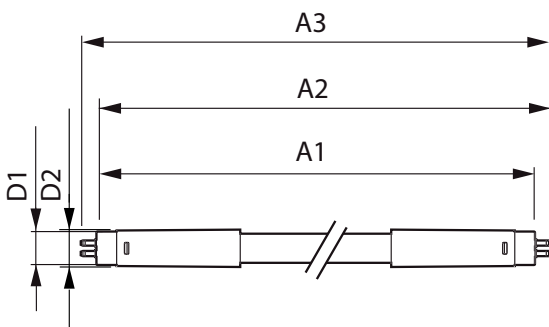

### Product data

General Information	
Cap base	G5 [ G5]
EU RoHS compliant	Yes
Nominal lifetime (nom.)	50000 h
Switching cycle	200,000X
Technical type	20-35W
	Sphere

Light Technical	
Colour Code	830 [ CCT of 3,000 K]
Technical Beam Angle (Nom)	200 °
Lamp Luminous Flux 25°C EL (Nom)	2800 lm
Colour Designation	White (WH)
Colour Temperature, horizontal (Nom)	3000 K
Lamp Luminous Efficacy EM (Nom)	140.00 lm/W
Colour consistency	<6
Colour Rendering Index,horiz (Nom)	80

# MASTER LEDtube Mains T5

T-Case maximum (nom.)	75 °C
<b>Controls and Dimming</b>	
Dimmable	No
<b>Mechanical and Housing</b>	
Lamp Finish	Frosted
Bulb material	Glass
Product length	1500 mm
Bulb shape	Tube, double-ended
<b>Approval and Application</b>	
Energy Efficiency Class	D
Energy-saving product	Yes
Approval marks	RoHS compliance CE marking KEMA Keur certificate

## Dimensional drawing

Master LEDtube 1500mm 20W830 G5 EU

Product	D1	D2	A1	A2	A3
MASTER LEDtube 1500mm HE 20W 830 T5	15.8 mm	19 mm	1449 mm	1454.9 mm	1463.2 mm