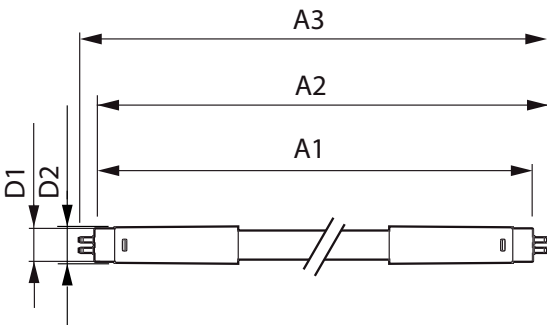

Product data

General Information	
Cap base	G5 [G5]
EU RoHS compliant	Yes
Nominal lifetime (nom.)	50000 h
Switching cycle	200,000X
Technical type	16.5-28W

Light Technical	
Colour Code	830 [CCT of 3,000 K]
Technical Beam Angle (Nom)	200 °
Lamp Luminous Flux 25°C EL (Nom)	2300 lm
Colour Designation	White (WH)
Colour Temperature, horizontal (Nom)	3000 K
Lamp Luminous Efficacy EM (Nom)	139.00 lm/W
Colour consistency	<6
Colour Rendering Index,horiz (Nom)	80
LLMF at end of nominal lifetime (nom.)	70 %

Mechanical and Housing

Lamp Finish	Frosted
Bulb material	Glass
Product length	1200 mm
Bulb shape	Tube, double-ended

Approval and Application

Energy-saving product	Yes
Approval marks	RoHS compliance CE marking KEMA Keur certificate

Energy consumption kWh/1,000 hours	17 kWh
------------------------------------	--------

Product Data

Full product code	871869978349500
Order product name	MASTER LEDtube 1200mm HE 16.5W 830 T5
EAN/UPC – product	8718699783495
Order code	929002420908
SAP numerator – quantity per pack	1
Numerator – packs per outer box	10
SAP material	929002420908
SAP net weight (piece)	0.215 kg

Dimensional drawing

Master LEDtube 1200mm 16.5W830 G5 WV

Product	D1	D2	A1	A2	A3
MASTER LEDtube 1200mm HE 16.5W 830 T5	15.8 mm	19 mm	1149 mm	1156.1 mm	1163.2 mm

Photometric data

LEDtube MAS 16,5W G5 2300lm 830