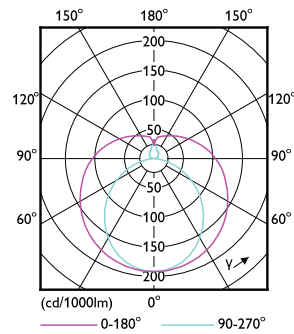

Product data

General Information	
Cap base	G5 [G5]
EU RoHS compliant	Yes
Nominal lifetime (nom.)	50000 h
Switching cycle	200,000X
Technical type	16.5-28W

Light Technical	
Colour Code	830 [CCT of 3,000 K]
Technical Beam Angle (Nom)	200 °
Lamp Luminous Flux 25°C EL (Nom)	2300 lm
Colour Designation	White (WH)
Colour Temperature, horizontal (Nom)	3000 K
Lamp Luminous Efficacy EM (Nom)	139.00 lm/W
Colour consistency	<6
Colour Rendering Index,horiz (Nom)	80
LLMF at end of nominal lifetime (nom.)	70 %

Mechanical and Housing

Lamp Finish	Frosted
Bulb material	Glass
Product length	1200 mm
Bulb shape	Tube, double-ended

Approval and Application

Energy-saving product	Yes
Approval marks	RoHS compliance CE marking KEMA Keur certificate

Dimensional drawing

Master LEDtube 1200mm 16.5W830 G5 WV

Product	D1	D2	A1	A2	A3
MASTER LEDtube 1200mm HE 16.5W 830 T5	15.8 mm	19 mm	1149 mm	1156.1 mm	1163.2 mm

Photometric data

LEDtube MAS 16,5W G5 2300lm 830

LEDtube MAS 8W G5 1000lm

MASTER LEDtube Mains T5

Photometric data

LEDtube MAS 16,5W G5 2300lm 830

Lifetime

LEDtube 50K-LED

LEDtube 50K FailureRate-LED

LEDtube 16,5W 50K LumenVsTc