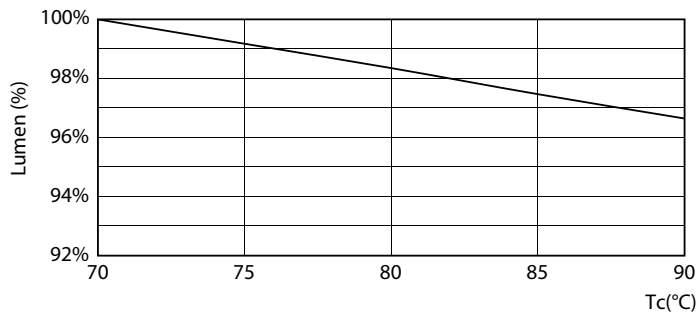

Product data

General Information	
Cap base	G5 [G5]
EU RoHS compliant	Yes
Nominal lifetime (nom.)	50000 h
Switching cycle	200,000X
Technical type	16.5-28W

Light Technical	
Colour Code	830 [CCT of 3,000 K]
Technical Beam Angle (Nom)	200 °
Lamp Luminous Flux 25°C EL (Nom)	2300 lm
Colour Designation	White (WH)
Colour Temperature, horizontal (Nom)	3000 K
Lamp Luminous Efficacy EM (Nom)	139.00 lm/W
Colour consistency	<6
Colour Rendering Index,horiz (Nom)	80
LLMF at end of nominal lifetime (nom.)	70 %

LEDtube MAS 8W G5 1000lm

MASTER LEDtube Mains T5

Photometric data

LEDtube MAS 16,5W G5 2300lm 830

Lifetime

LEDtube 50K-LED

LEDtube 50K FailureRate-LED

LEDtube 16,5W 50K LumenVsTc