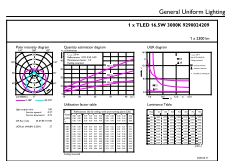

Energy consumption kWh/1,000 hours	17 kWh
------------------------------------	--------

Product Data

Full product code	871869978349500
Order product name	MASTER LEDtube 1200mm HE 16.5W 830 T5
EAN/UPC – product	8718699783495
Order code	929002420908
SAP numerator – quantity per pack	1
Numerator – packs per outer box	10
SAP material	929002420908
SAP net weight (piece)	0.215 kg

Dimensional drawing

Master LEDtube 1200mm 16.5W830 G5 WV

Product	D1	D2	A1	A2	A3
MASTER LEDtube 1200mm HE 16.5W 830 T5	15.8 mm	19 mm	1149 mm	1156.1 mm	1163.2 mm

Photometric data

LEDtube MAS 16,5W G5 2300lm 830