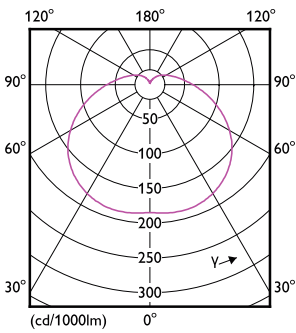

Product data

General Information		Lamp Luminous Efficacy EM (Nom)	
Cap base	E40 [E40]		107.00 lm/W
EU RoHS compliant	Yes	Colour consistency	<6
Nominal lifetime (nom.)	25000 h	Colour Rendering Index,horiz (Nom)	80
Switching cycle	50,000X	LLMF at end of nominal lifetime (nom.)	70 %
Technical type	65-125W	Operating and Electrical	
Light Technical		Input frequency	50 to 60 Hz
Colour Code	865 [CCT of 6,500 K]	Power (Rated) (Nom)	65 W
Technical Beam Angle (Nom)	180 °	Lamp current (nom.)	540 mA
Lamp Luminous Flux 25°C EL (Nom)	7000 lm	Wattage equivalent	125 W
Colour Designation	Cool Daylight	Starting time (nom.)	0.5 s
Colour Temperature, horizontal (Nom)	6500 K	Warm-up time to 60% light (nom.)	0.5 s
		Power factor (nom.)	0.5

Product Data	
Full product code	871869978075300
Order product name	TrueForce Core HB 65W E40 865 GN3
EAN/UPC – product	8718699780753
Order code	929002409108
SAP numerator – quantity per pack	1
Numerator – packs per outer box	4
SAP material	929002409108
SAP net weight (piece)	0.290 kg

Dimensional drawing

TrueForce Core HB 65W E40 865 GN3

Product	D	C
TrueForce Core HB 65W E40 865 GN3	140 mm	224 mm

Photometric data

LEDTForce Core HB 65W Tshape E40 865

LEDTForce Core HB 65W Tshape E40

TrueForce Core LED Industrial and Retail (Highbay – HPI/SON/HPL)