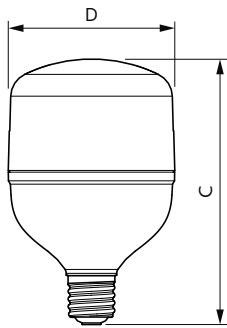

Product data

General Information		Lamp Luminous Efficacy EM (Nom)	
Cap base	E40 [E40]		107.00 lm/W
EU RoHS compliant	Yes	Colour consistency	<6
Nominal lifetime (nom.)	25000 h	Colour Rendering Index,horiz (Nom)	80
Switching cycle	50,000X	LLMF at end of nominal lifetime (nom.)	70 %
Technical type	65-125W	Operating and Electrical	
Light Technical		Input frequency	50 to 60 Hz
Colour Code	865 [CCT of 6,500 K]	Power (Rated) (Nom)	65 W
Technical Beam Angle (Nom)	180 °	Lamp current (nom.)	540 mA
Lamp Luminous Flux 25°C EL (Nom)	7000 lm	Wattage equivalent	125 W
Colour Designation	Cool Daylight	Starting time (nom.)	0.5 s
Colour Temperature, horizontal (Nom)	6500 K	Warm-up time to 60% light (nom.)	0.5 s
		Power factor (nom.)	0.5

Dimensional drawing

TrueForce Core HB 65W E40 865 GN3

Product	D	C
TrueForce Core HB 65W E40 865 GN3	140 mm	224 mm

Photometric data

LEDTForce Core HB 65W Tshape E40 865

LEDTForce Core HB 65W Tshape E40

TrueForce Core LED Industrial and Retail (Highbay – HPI/SON/HPL)