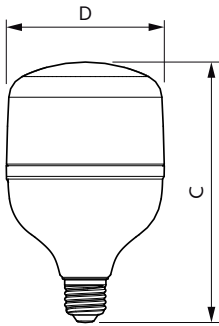

### Product data

General Information		Operating and Electrical	
Cap base	E27 [ E27]	Lamp Luminous Efficacy EM (Nom)	100.00 lm/W
EU RoHS compliant	Yes	Colour consistency	<6
Nominal lifetime (nom.)	15000 h	Colour Rendering Index,horiz (Nom)	80
Switching cycle	50,000X	LLMF at end of nominal lifetime (nom.)	70 %
Technical type	30-45W	Input frequency	50 to 60 Hz
Light Technical		Power (Rated) (Nom)	30 W
Colour Code	830 [ CCT of 3,000 K]	Lamp current (nom.)	245 mA
Technical Beam Angle (Nom)	180 °	Wattage equivalent	45 W
Lamp Luminous Flux 25°C EL (Nom)	3000 lm	Starting time (nom.)	0.5 s
Colour Designation	White (WH)	Warm-up time to 60% light (nom.)	0.5 s
Colour Temperature, horizontal (Nom)	3000 K	Power factor (nom.)	0.5

## Dimensional drawing

TrueForce Core HB 30W E27 830 GN3

Product	D	C
TrueForce Core HB 30W E27 830 GN3	100 mm	165 mm