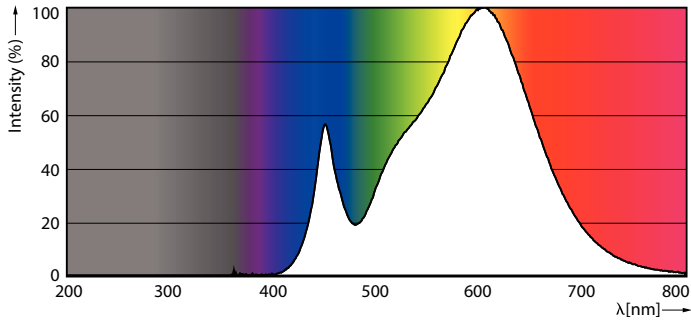

TrueForce Core LED Industrial and Retail (Highbay – HPI/SON/HPL)

Photometric data

LEDTrueForce Core HB 25W Tshape E27 830-POC