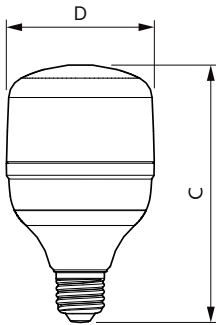

Product data

General information		Operating and electrical	
Cap base	E27 [E27]	Lamp Luminous Efficacy EM (Nom)	104.00 lm/W
EU RoHS compliant	Yes	Colour consistency	<6
Nominal lifetime (nom.)	15000 h	Colour Rendering Index,horiz (Nom)	80
Switching cycle	50000	LLMF at end of nominal lifetime (nom.)	70 %
Technical type	25-40W		
Light technical			
Colour Code	830 [CCT of 3,000 K]	Input frequency	50 to 60 Hz
Technical Beam Angle (Nom)	180 °	Power (Rated) (Nom)	25 W
Lamp Luminous Flux 25°C EL (Nom)	2600 lm	Lamp current (nom.)	200 mA
Colour Designation	White (WH)	Wattage equivalent	40 W
Colour Temperature, horizontal (Nom)	3000 K	Starting time (nom.)	0.5 s
		Warm-up time to 60% light (nom.)	0.5 s
		Power factor (nom.)	0.5

Approval and application	
Energy consumption kWh/1,000 hours	- kWh
Product data	
Full product code	871869978055500
Order product name	TrueForce Core HB 25W E27 830 GN3
EAN/UPC – product	8718699780555
Order code	929002408108
SAP numerator – quantity per pack	1
Numerator – packs per outer box	6
SAP material	929002408108
Net Weight (Piece)	0.048 kg

Dimensional drawing

TrueForce Core HB 25W E27 830 GN3

Product	D	C
TrueForce Core HB 25W E27 830 GN3	80 mm	139 mm

Photometric data

LEDTForce Core HB 25W Tshape E27 830-GUL

LEDTForce Core HB 25W Tshape E27-LDD