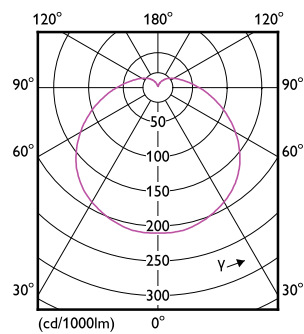

Product data

General information		Operating and electrical	
Cap base	E27 [E27]	Lamp Luminous Efficacy EM (Nom)	104.00 lm/W
EU RoHS compliant	Yes	Colour consistency	<6
Nominal lifetime (nom.)	15000 h	Colour Rendering Index,horiz (Nom)	80
Switching cycle	50000	LLMF at end of nominal lifetime (nom.)	70 %
Technical type	25-40W		
Light technical			
Colour Code	830 [CCT of 3,000 K]	Input frequency	50 to 60 Hz
Technical Beam Angle (Nom)	180 °	Power (Rated) (Nom)	25 W
Lamp Luminous Flux 25°C EL (Nom)	2600 lm	Lamp current (nom.)	200 mA
Colour Designation	White (WH)	Wattage equivalent	40 W
Colour Temperature, horizontal (Nom)	3000 K	Starting time (nom.)	0.5 s
		Warm-up time to 60% light (nom.)	0.5 s
		Power factor (nom.)	0.5

Dimensional drawing

TrueForce Core HB 25W E27 830 GN3

Product	D	C
TrueForce Core HB 25W E27 830 GN3	80 mm	139 mm

Photometric data

LEDTForce Core HB 25W Tshape E27 830-GUL

LEDTForce Core HB 25W Tshape E27-LDD