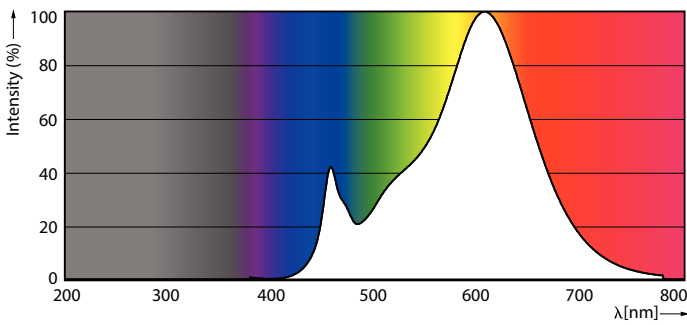

Photometric data

Spectral Power Distribution Colour - CorePro LEDcapsuleLV 2.1-20W G4 827 D