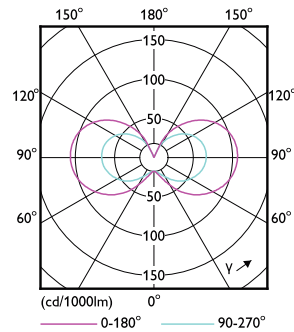

Photometric data

Light Distribution Diagram - CorePro LEDcapsuleLV 2.1-20W G4 827 D