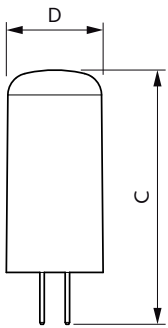

## Dimensional drawing

Product	D	C
CorePro LEDcapsuleLV 2.1-20W G4 827 D	15 mm	40 mm