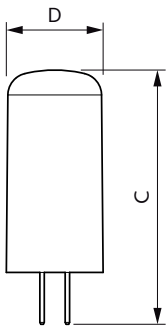

Product data

General Information		LLMF At End Of Nominal Lifetime (Nom)	
Cap-Base	G4 [G4]		70 %
Nominal lifetime	15,000 hour(s)	Operating and Electrical	
Switching Cycle	50,000	Line Frequency	- Hz
Lighting Technology	LED	Input Frequency	- Hz
Flux measurement reference	Sphere	Power Consumption	2.7 W
CE mark	Yes	Lamp Current (Nom)	340 mA
EU RoHS compliant	Yes	Wattage Equivalent	28 W
Light Technical		Starting Time (Nom)	0.5 s
Color Code	827 [CCT of 2700K]	Warm-up time to 60% light	0.5 s
Beam Angle (Nom)	300 degree(s)	Power Factor (Fraction)	0.65
Luminous Flux	315 lumen	Voltage (Nom)	ac electronic 12 V
Color Designation	Warm White (WW)	Temperature	
Correlated Color Temperature (Nom)	2700 K	T-Case Maximum (Nom)	85 °C
Luminous Efficacy (rated) (Nom)	116.00 lm/W	Controls and Dimming	
Color Consistency	<6	Dimmable	No
Color rendering index (CRI)	80		

Dimensional drawing

Product	D	C
CorePro LEDcapsuleLV 2.7-28W G4 827	15 mm	40 mm

Photometric data

General uniform lighting - CorePro LEDcapsuleLV 2.7-28W G4 827

Spectral Power Distribution Colour - CorePro LEDcapsuleLV 2.7-28W G4 827