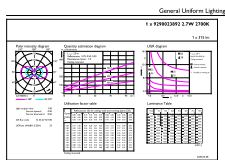

Product data

General Information		LLMF At End Of Nominal Lifetime (Nom)	
Cap-Base	G4 [G4]		70 %
Nominal lifetime	15,000 hour(s)	Operating and Electrical	
Switching Cycle	50,000	Line Frequency	- Hz
Lighting Technology	LED	Input Frequency	- Hz
Flux measurement reference	Sphere	Power Consumption	2.7 W
CE mark	Yes	Lamp Current (Nom)	340 mA
EU RoHS compliant	Yes	Wattage Equivalent	28 W
Light Technical		Starting Time (Nom)	0.5 s
Color Code	827 [CCT of 2700K]	Warm-up time to 60% light	0.5 s
Beam Angle (Nom)	300 degree(s)	Power Factor (Fraction)	0.65
Luminous Flux	315 lumen	Voltage (Nom)	ac electronic 12 V
Color Designation	Warm White (WW)	Temperature	
Correlated Color Temperature (Nom)	2700 K	T-Case Maximum (Nom)	85 °C
Luminous Efficacy (rated) (Nom)	116.00 lm/W	Controls and Dimming	
Color Consistency	<6	Dimmable	No
Color rendering index (CRI)	80		

Dimensional drawing

Product	D	C
CorePro LEDcapsuleLV 2.7-28W G4 827	15 mm	40 mm

Photometric data

General uniform lighting - CorePro LEDcapsuleLV 2.7-28W G4 827

Spectral Power Distribution Colour - CorePro LEDcapsuleLV 2.7-28W G4 827