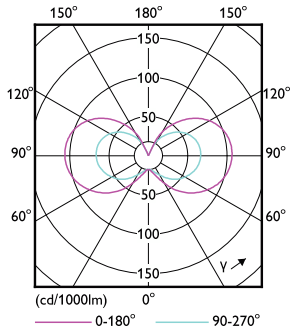

Product data

General Information		LLMF At End Of Nominal Lifetime (Nom)	
Cap-Base	G4 [G4]		70 %
Nominal lifetime	15,000 hour(s)	Operating and Electrical	
Switching Cycle	50,000	Line Frequency	- Hz
Lighting Technology	LED	Input Frequency	- Hz
Flux measurement reference	Sphere	Power Consumption	2.7 W
CE mark	Yes	Lamp Current (Nom)	340 mA
EU RoHS compliant	Yes	Wattage Equivalent	28 W
Light Technical		Starting Time (Nom)	0.5 s
Color Code	827 [CCT of 2700K]	Warm-up time to 60% light	0.5 s
Beam Angle (Nom)	300 degree(s)	Power Factor (Fraction)	0.65
Luminous Flux	315 lumen	Voltage (Nom)	ac electronic 12 V
Color Designation	Warm White (WW)	Temperature	
Correlated Color Temperature (Nom)	2700 K	T-Case Maximum (Nom)	85 °C
Luminous Efficacy (rated) (Nom)	116.00 lm/W	Controls and Dimming	
Color Consistency	<6	Dimmable	No
Color rendering index (CRI)	80		

Dimensional drawing

Product	D	C
CorePro LEDcapsuleLV 2.7-28W G4 827	15 mm	40 mm

Photometric data

General uniform lighting - CorePro LEDcapsuleLV 2.7-28W G4 827

Spectral Power Distribution Colour - CorePro LEDcapsuleLV 2.7-28W G4 827

CorePro LEDcapsule LV

Photometric data

Light Distribution Diagram - CorePro LEDcapsuleLV 2.7-28W G4 827

Lifetime

Life Expectancy Diagram - CorePro LEDcapsuleLV 2.7-28W G4 827

Lumen Maintenance Diagram - CorePro LEDcapsuleLV 2.7-28W G4 827