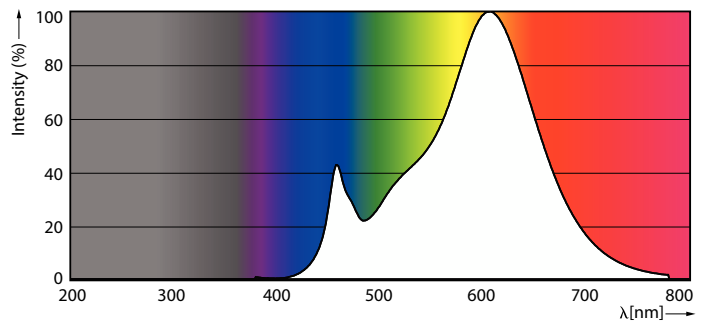

General uniform lighting - CorePro LEDcapsuleLV 2.7-28W G4 827

Spectral Power Distribution Colour - CorePro LEDcapsuleLV 2.7-28W G4 827